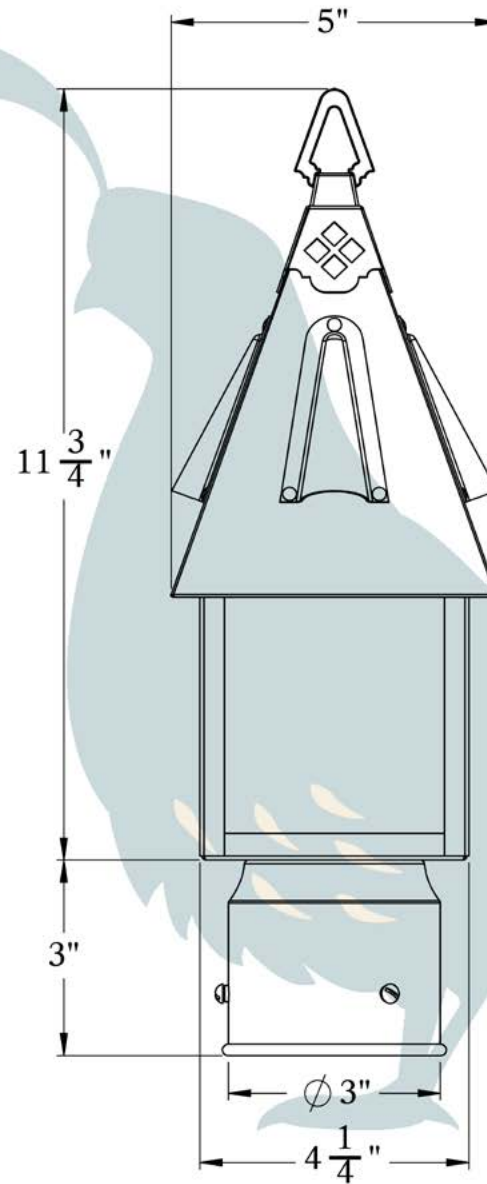

THE ANNANDALE SERIES
Post Mount Lantern
SMALL

OLD CALIFORNIA
FINE LIGHTING &
HOME GOODS

Small

OLD CALIFORNIA
 975 N ENTERPRISE ST • ORANGE, CA 92867

PRODUCT No.	1002-3	LAMP BASE	Medium Base (E26)
TITLE	Annandale	MAX WATTAGE	60W
UL RATING	Wet	VOLTAGE	12V or 120V

DIMENSIONS

Roof Width 5"
 Body Width 4 1/4"
 Lantern Height 11 3/4"
 Height 14 3/4"
 Mounts To 3" Diameter Post

OVERLAYS AVAILABLE IN THIS SERIES

Lozenge

Lattice

Trellis

Diamonds

Cross

Glass Only

ELECTRICAL SPECS

UL Rating Wet
 Voltage 12V or 120V
 Socket Type Medium Base - E26
 Number of Light Bulbs 1
 Max Wattage per Bulb 60W
 LED Bulb Supplied

ADDITIONAL INFORMATION

Manufacturer Old California
 Mounting Location Exterior Only
 Material Brass
 Multiple Overlay Options Yes
 Optional Post Available Yes