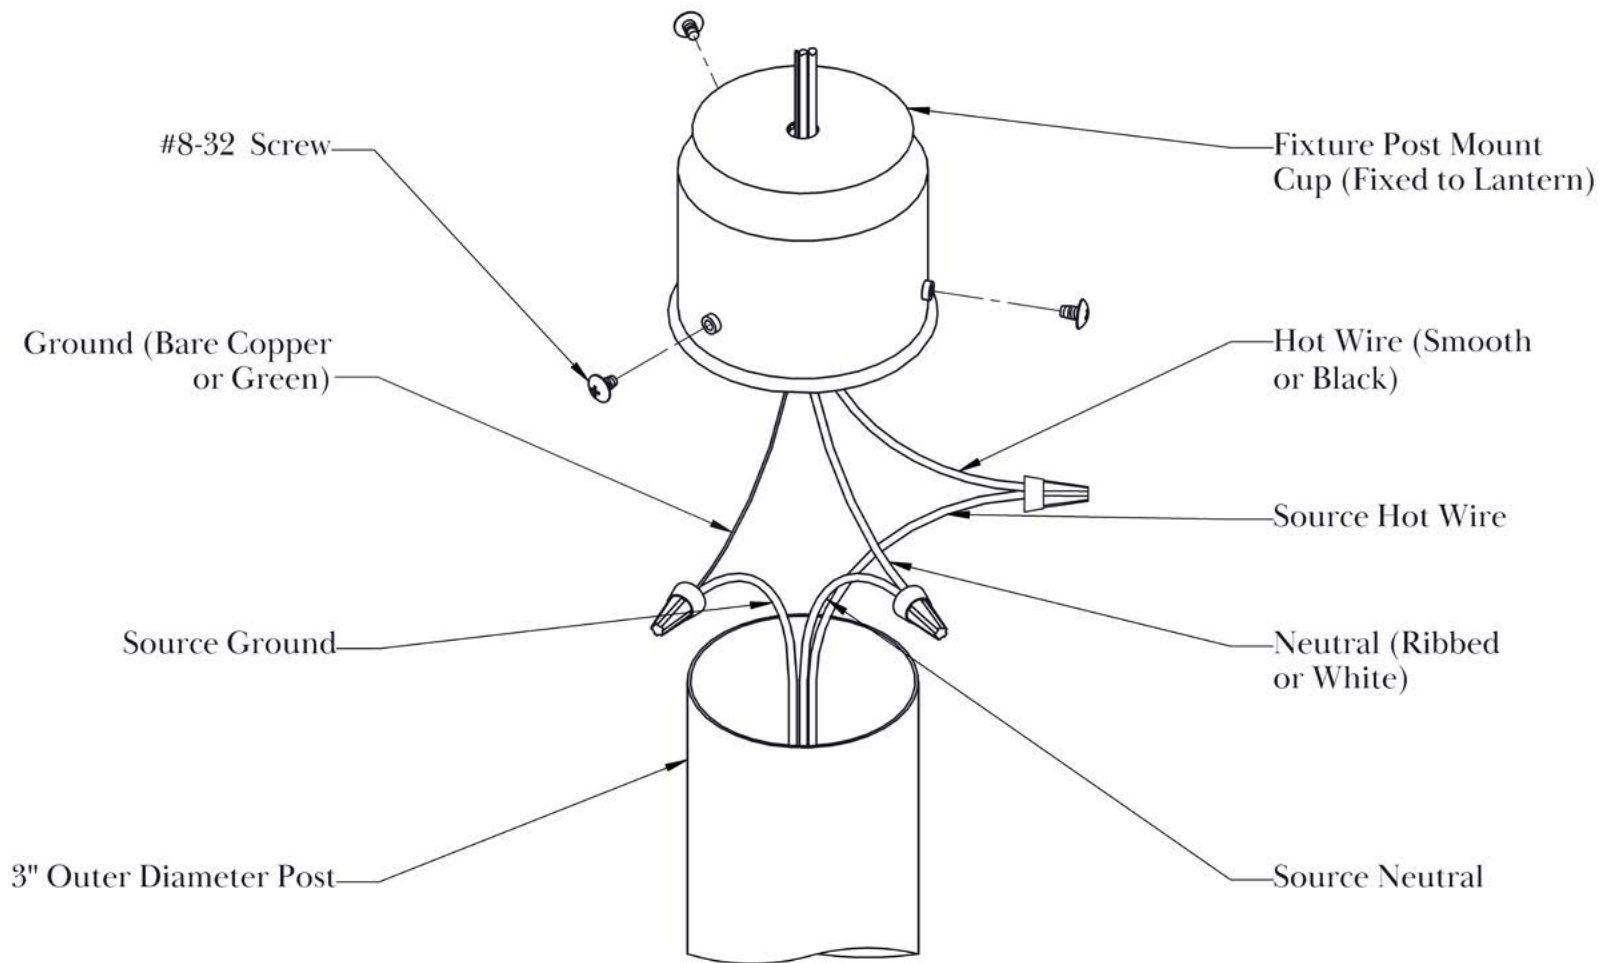

Glass Only

ELECTRICAL SPECS

UL Rating Wet
 Voltage 12V or 120V
 Socket Type Medium Base - E26
 Number of Light Bulbs 1
 Max Wattage per Bulb 60W
 LED Bulb Supplied

ADDITIONAL INFORMATION

Manufacturer Old California
 Mounting Location Exterior Only
 Material Brass
 Multiple Overlay Options Yes
 Optional Post Available Yes

MOUNTING INSTRUCTIONS • 3-inch Metal Post

CAUTION—DISCONNECT POWER

Always shut off power when installing or repairing this (or any other) electrical appliance. Failure to do so may result in severe injury or death. This product must be installed in accordance with applicable installation codes by a person familiar with the construction and operation of the product, and the hazards involved.