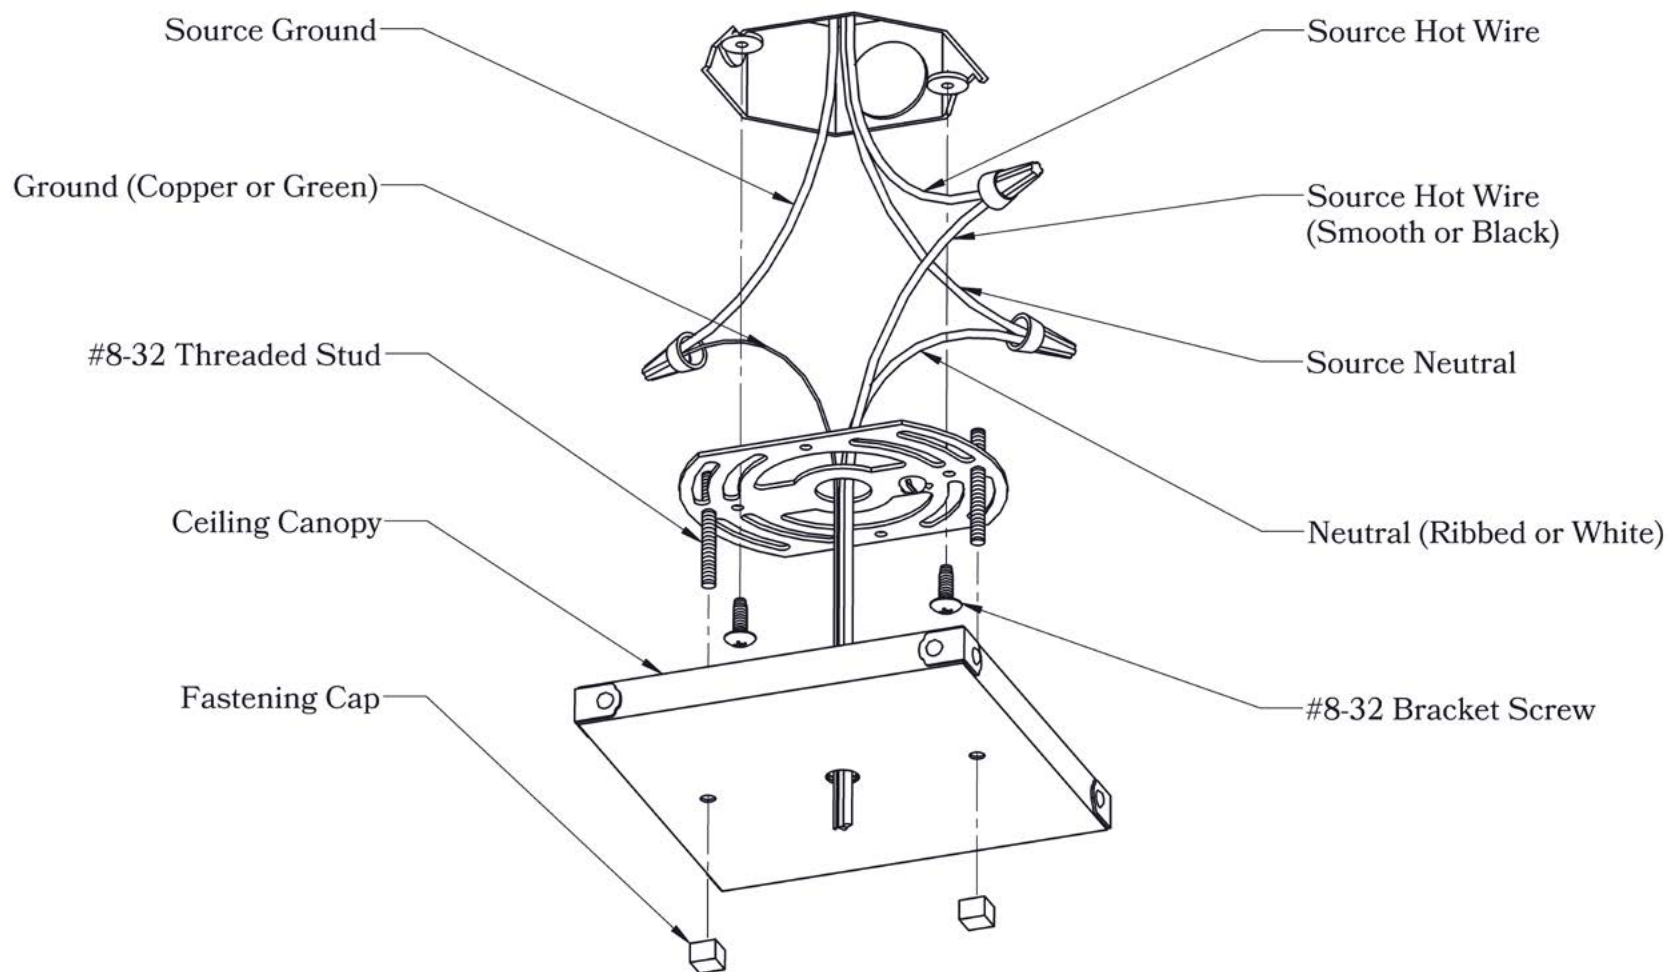

PRODUCT No.	1002-4	LAMP BASE	Medium Base (E26)
TITLE	Annandale	MAX WATTAGE	60W
UL RATING	Damp	VOLTAGE	120V

DIMENSIONS

Roof Width	5"
Body Width	4"
Lantern Height	10"
Minimum Height	14 1/4"
Canopy	5"

OVERLAYS AVAILABLE IN THIS SERIES

Lozenge

Lattice

Trellis

Diamonds

Cross

Glass Only

ELECTRICAL SPECS

UL Rating	Damp
Voltage	120V
Socket Type	Medium Base - E26
Number of Light Bulbs	1
Max Wattage per Bulb	60W
LED Bulb	Supplied
Dimmable	Yes

ADDITIONAL INFORMATION

Manufacturer	Old California
Mounting Location	Interior and Exterior
Material	Brass
Multiple Overlay Options	Yes
Bottom Glass Panels	Included

MOUNTING INSTRUCTIONS • Chain Mount Without Fire Pan**CAUTION—DISCONNECT POWER**