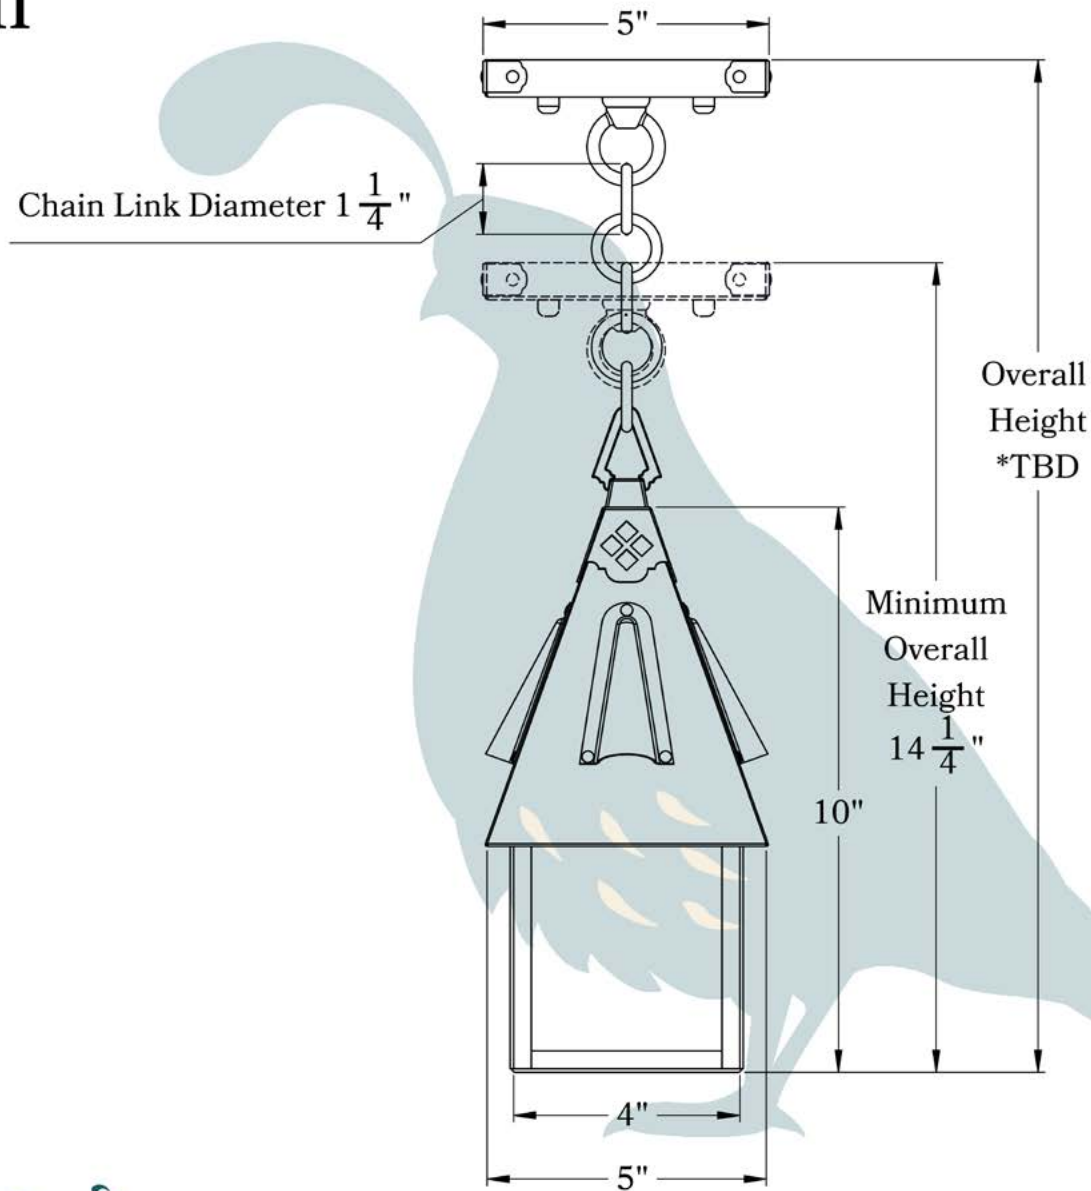

THE ANNANDALE SERIES
Chain Pendant Lantern
SMALL

OLD CALIFORNIA
FINE LIGHTING &
HOME GOODS

Small

*TBD= To be determined

PROPRIETARY AND CONFIDENTIAL

The information contained in this drawing is the sole property of Old California. Any reproduction in part or as a whole without written permission from Old California is prohibited.

PRODUCT No.	1002-4	LAMP BASE	Medium Base (E26)
TITLE	Annandale	MAX WATTAGE	60W
UL RATING	Damp	VOLTAGE	120V

DIMENSIONS

Roof Width	5"
Body Width	4"
Lantern Height	10"
Minimum Height	14 1/4"
Canopy	5"

OVERLAYS AVAILABLE IN THIS SERIES

Lozenge

Lattice

Trellis

Diamonds

Cross

Glass Only

ELECTRICAL SPECS

UL Rating	Damp
Voltage	120V
Socket Type	Medium Base - E26
Number of Light Bulbs	1
Max Wattage per Bulb	60W
LED Bulb	Supplied
Dimmable	Yes

ADDITIONAL INFORMATION

Manufacturer	Old California
Mounting Location	Interior and Exterior
Material	Brass
Multiple Overlay Options	Yes
Bottom Glass Panels	Included

MOUNTING INSTRUCTIONS • Chain Mount Without Fire Pan**CAUTION—DISCONNECT POWER**