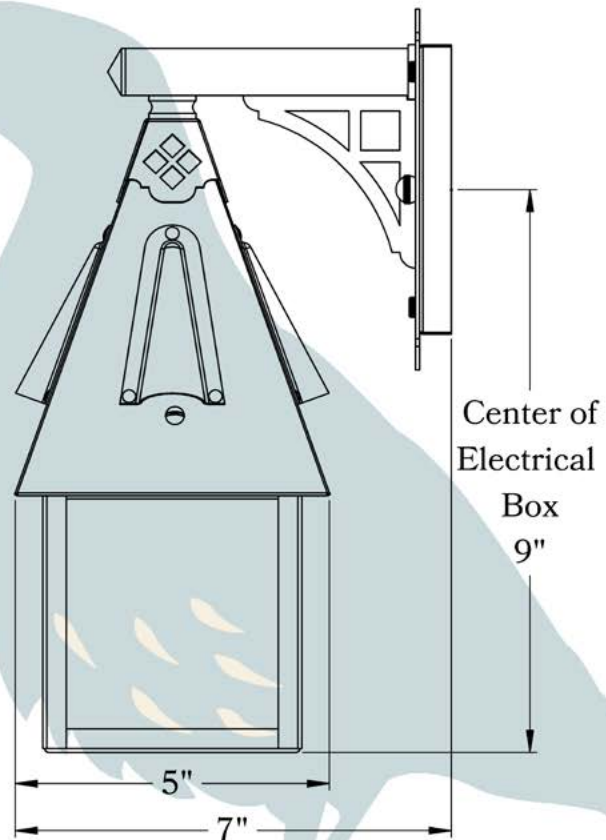

THE ANNANDALE SERIES
Straight Arm Sconce
SMALL

OLD CALIFORNIA
FINE LIGHTING &
HOME GOODS

Small

FRONT VIEW

SIDE VIEW

BACKPLATE VIEW

975 N ENTERPRISE ST • ORANGE, CA 92867

PRODUCT No. | 1002-8
TITLE | Annandale
UL RATING | Wet

LAMP BASE | Medium Base (E26)
MAX WATTAGE | 60W
VOLTAGE | 120V

PROPRIETARY AND CONFIDENTIAL
The information contained in this drawing is the sole property of Old California. Any reproduction in part or as a whole without written permission from Old California is prohibited.

DIMENSIONS

Roof Width	5"
Body Width	4 1/4"
Lantern Height	10"
Height	11 3/4"
Projection	7"
Mounting Plate	4 3/4" x 5 3/4"

OVERLAYS AVAILABLE IN THIS SERIES

Lozenge

Lattice

Trellis

Diamonds

Cross

Glass Only

ELECTRICAL SPECS

UL Rating	Wet
Voltage	120V
Socket Type	Medium Base - E26
Number of Light Bulbs	1
Max Wattage per Bulb	60W
LED Bulb	Supplied
Dimmable	Yes

ADDITIONAL INFORMATION

Manufacturer	Old California
Mounting Location	Interior or Exterior
Material	Brass
Multiple Overlay Options	Yes
Bottom Glass Panels	Included