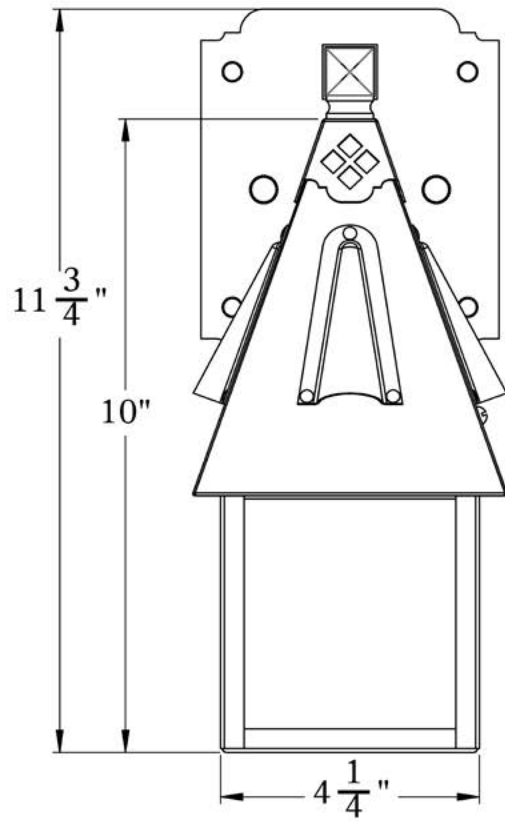

THE ANNANDALE SERIES
Straight Arm Sconce
SMALL

OLD CALIFORNIA
FINE LIGHTING &
HOME GOODS

Small

FRONT VIEW

SIDE VIEW

BACKPLATE VIEW

975 N ENTERPRISE ST • ORANGE, CA 92867

PRODUCT No. | 1002-8
TITLE | Annandale
UL RATING | Wet

LAMP BASE | Medium Base (E26)
MAX WATTAGE | 60W
VOLTAGE | 120V

PROPRIETARY AND CONFIDENTIAL
The information contained in this drawing is the sole property of Old California. Any reproduction in part or as a whole without written permission from Old California is prohibited.

DIMENSIONS

Roof Width	5"
Body Width	4 1/4"
Lantern Height	10"
Height	11 3/4"
Projection	7"
Mounting Plate	4 3/4" x 5 3/4"

OVERLAYS AVAILABLE IN THIS SERIES

Lozenge

Lattice

Trellis

Diamonds

Cross

Glass Only

ELECTRICAL SPECS

UL Rating	Wet
Voltage	120V
Socket Type	Medium Base - E26
Number of Light Bulbs	1
Max Wattage per Bulb	60W
LED Bulb	Supplied
Dimmable	Yes

ADDITIONAL INFORMATION

Manufacturer	Old California
Mounting Location	Interior or Exterior
Material	Brass
Multiple Overlay Options	Yes
Bottom Glass Panels	Included