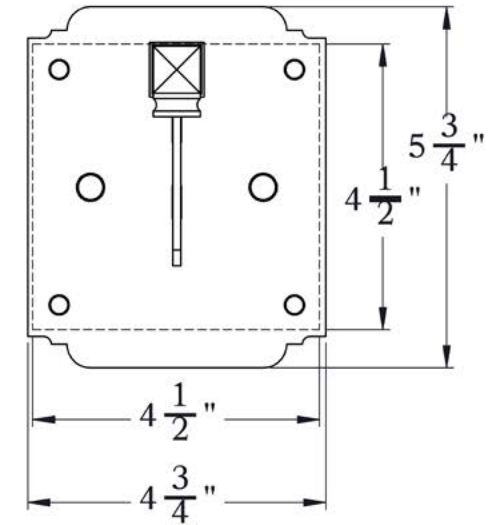

BACKPLATE VIEW

975 N ENTERPRISE ST • ORANGE, CA 92867

PRODUCT No. | 1002-8
TITLE | Annandale
UL RATING | Wet

LAMP BASE | Medium Base (E26)
MAX WATTAGE | 60W
VOLTAGE | 120V

PROPRIETARY AND CONFIDENTIAL
The information contained in this drawing is the sole property of Old California. Any reproduction in part or as a whole without written permission from Old California is prohibited.