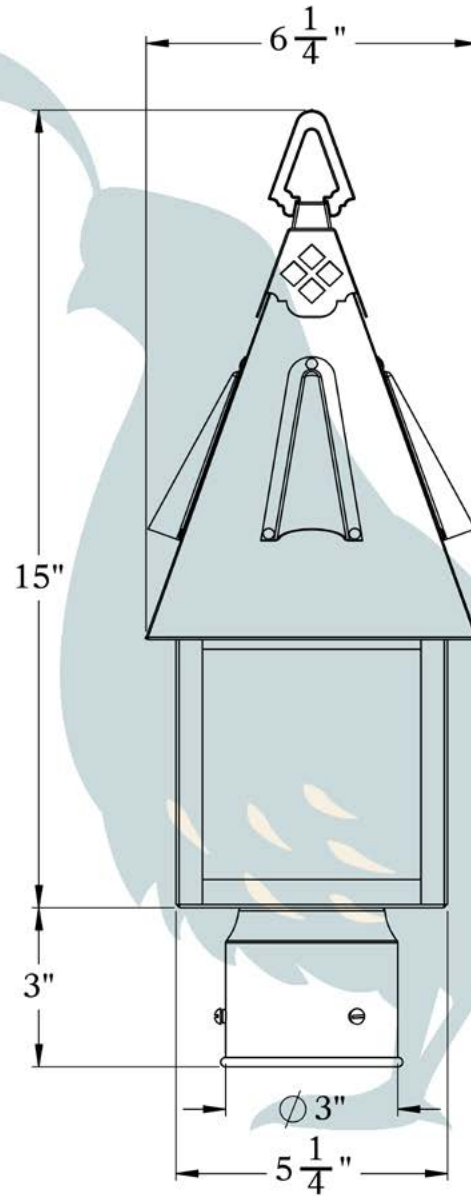

THE ANNANDALE SERIES
Post Mount Lantern
MEDIUM

OLD CALIFORNIA
FINE LIGHTING &
HOME GOODS

Medium

OLD CALIFORNIA
 975 N ENTERPRISE ST • ORANGE, CA 92867

PRODUCT No.	1003-3	LAMP BASE	Medium Base (E26)
TITLE	Annandale	MAX WATTAGE	100W
UL RATING	Wet	VOLTAGE	12V or 120V

DIMENSIONS

Roof Width 6 1/4"
 Body Width 5 1/4"
 Lantern Height 15"
 Height 18"
 Mounts To 3" Diameter Post

OVERLAYS AVAILABLE IN THIS SERIES

Lozenge

Lattice

Trellis

Diamonds

Cross

Glass Only

ELECTRICAL SPECS

UL Rating Wet
 Voltage 12V or 120V
 Socket Type Medium Base - E26
 Number of Light Bulbs 1
 Max Wattage per Bulb 100W
 LED Bulb Supplied

ADDITIONAL INFORMATION

Manufacturer Old California
 Mounting Location Exterior Only
 Material Brass
 Multiple Overlay Options Yes
 Optional Post Available Yes