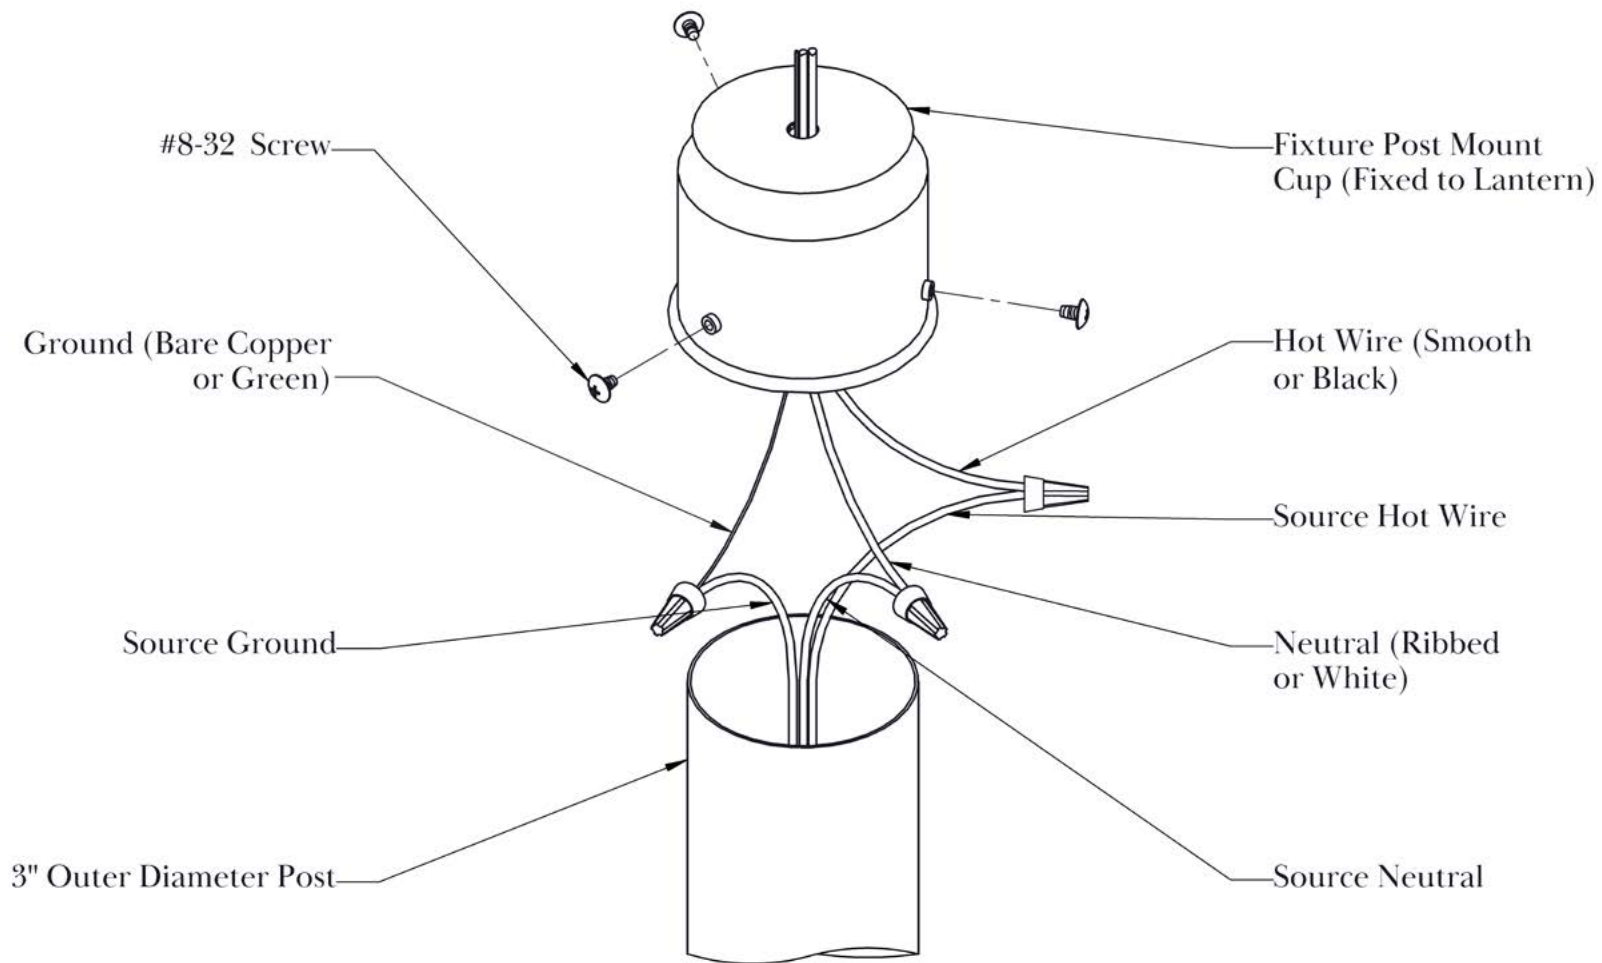

Glass Only

ELECTRICAL SPECS

UL Rating Wet
 Voltage 12V or 120V
 Socket Type Medium Base - E26
 Number of Light Bulbs 1
 Max Wattage per Bulb 100W
 LED Bulb Supplied

ADDITIONAL INFORMATION

Manufacturer Old California
 Mounting Location Exterior Only
 Material Brass
 Multiple Overlay Options Yes
 Optional Post Available Yes

MOUNTING INSTRUCTIONS • 3-inch Metal Post

CAUTION—DISCONNECT POWER

Always shut off power when installing or repairing this (or any other) electrical appliance. Failure to do so may result in severe injury or death. This product must be installed in accordance with applicable installation codes by a person familiar with the construction and operation of the product, and the hazards involved.