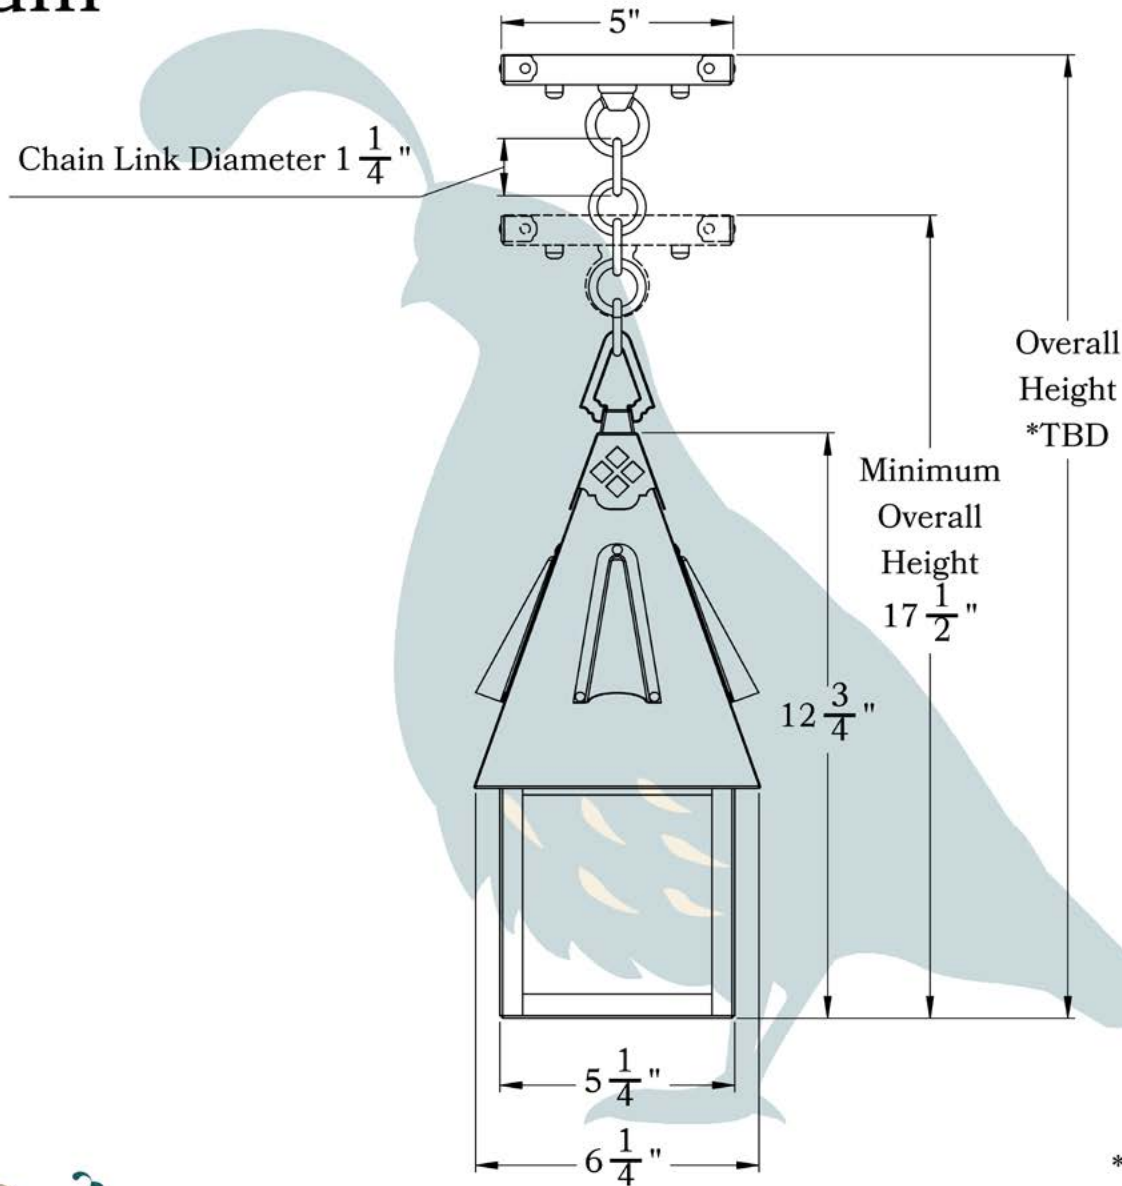

THE ANNANDALE SERIES
Chain Pendant Lantern
MEDIUM

OLD CALIFORNIA
FINE LIGHTING &
HOME GOODS

Medium

*TBD= To be determined

PRODUCT No.	1003-4	LAMP BASE	Medium Base (E26)
TITLE	Annandale	MAX WATTAGE	100W
UL RATING	Damp	VOLTAGE	120V

DIMENSIONS

Roof Width	6 1/4"
Body Width	5 1/4"
Lantern Height	12 3/4"
Minimum Height	17 1/2"
Canopy	5"

OVERLAYS AVAILABLE IN THIS SERIES

Lozenge

Lattice

Trellis

Diamonds

Cross

Glass Only

ELECTRICAL SPECS

UL Rating	Damp
Voltage	120V
Socket Type	Medium Base - E26
Number of Light Bulbs	1
Max Wattage per Bulb	100W
LED Bulb	Supplied
Dimmable	Yes

ADDITIONAL INFORMATION

Manufacturer	Old California
Mounting Location	Interior and Exterior
Material	Brass
Multiple Overlay Options	Yes
Bottom Glass Panels	Included