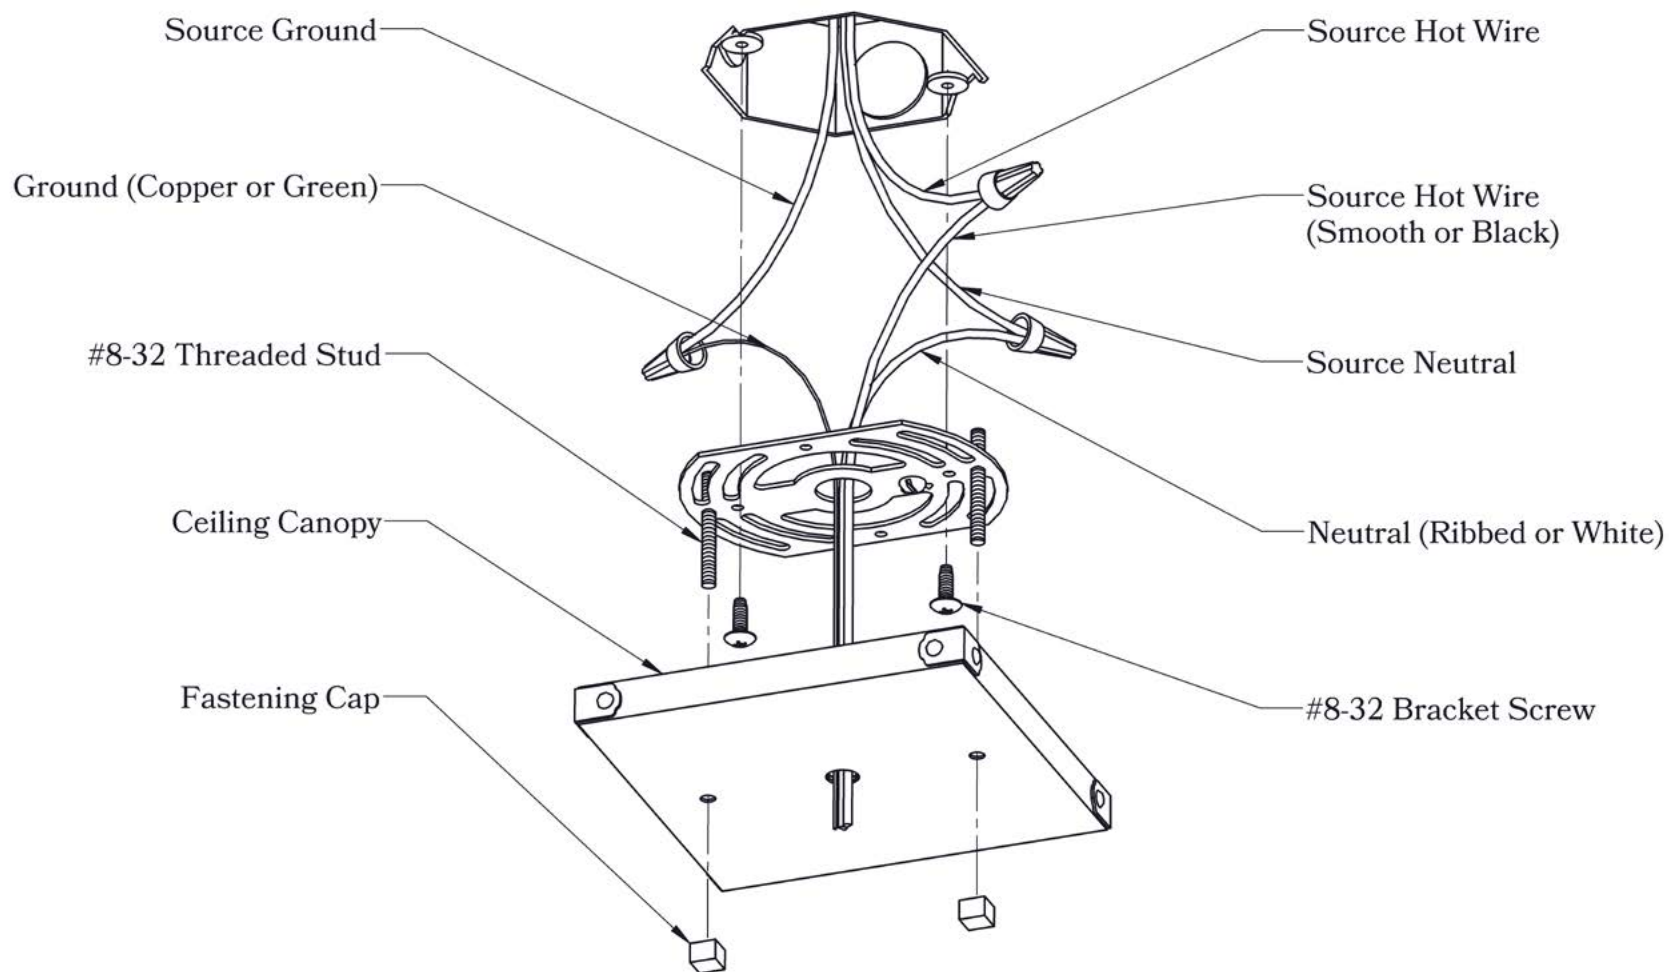

MOUNTING INSTRUCTIONS • Chain Mount Without Fire Pan

CAUTION—DISCONNECT POWER

Always shut off power when installing or repairing this (or any other) electrical appliance. Failure to do so may result in severe injury or death. This product must be installed in accordance with applicable installation codes by a person familiar with the construction and operation of the product, and the hazards involved.