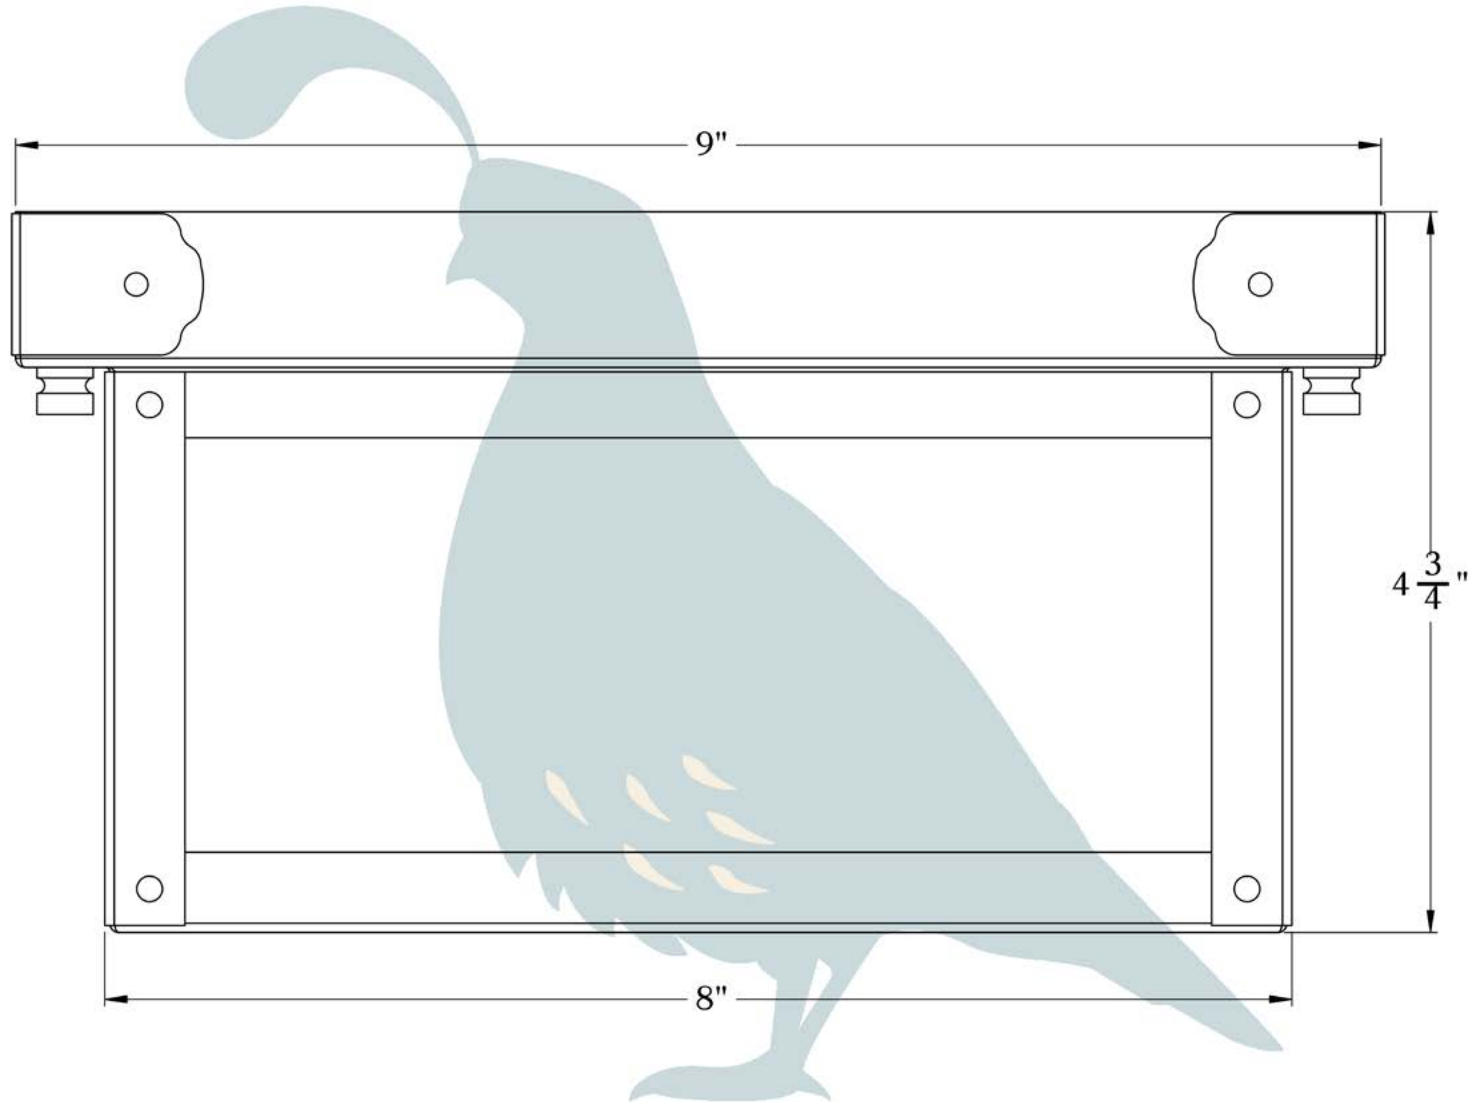

# Medium

  
975 N ENTERPRISE ST • ORANGE, CA 92867

PRODUCT No.	1003-5
TITLE	Annandale
UL RATING	Damp

LAMP BASE	Medium Base (E26)
MAX WATTAGE	100W
VOLTAGE	120V

**PROPRIETARY AND CONFIDENTIAL**  
The information contained in this drawing is the sole property of Old California. Any reproduction in part or as a whole without written permission from Old California is prohibited.

### DIMENSIONS

Height 4 3/4"  
 Width 9"  
 Body Width 8"  
 Mounting Plate 9"