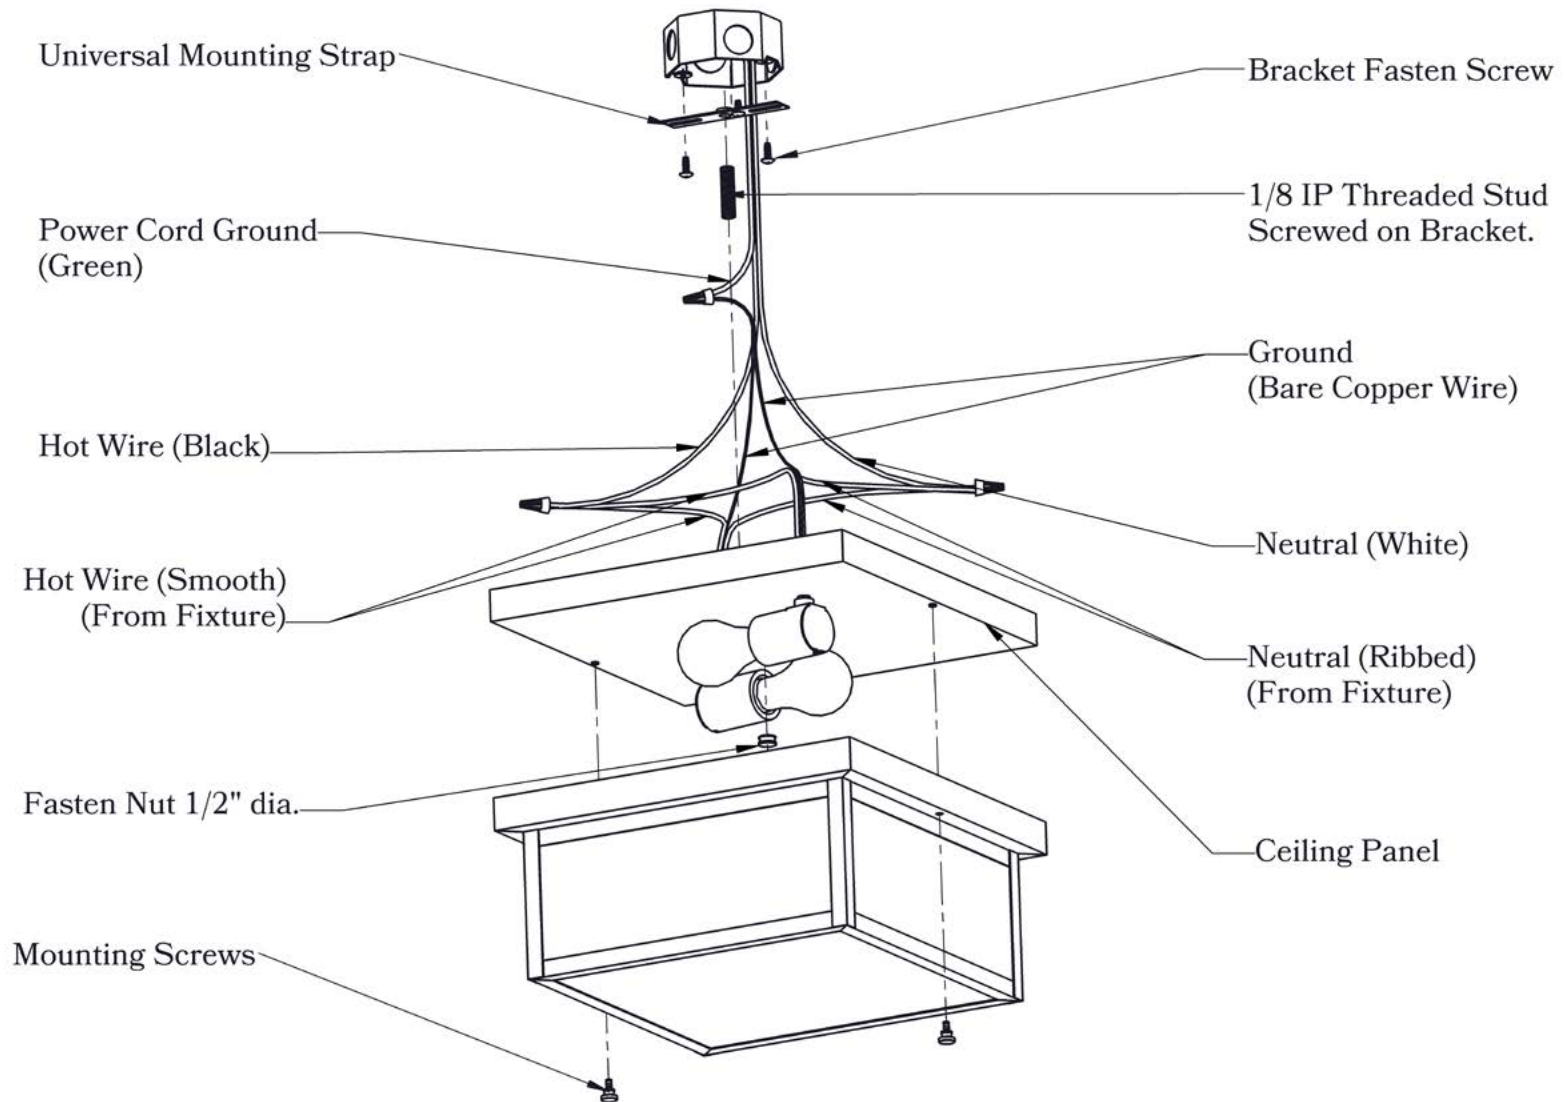

MOUNTING INSTRUCTIONS • Standard Ceiling Mount Version 1

CAUTION—DISCONNECT POWER

Always shut off power when installing or repairing this (or any other) electrical appliance. Failure to do so may result in severe injury or death. This product must be installed in accordance with applicable installation codes by a person familiar with the construction and operation of the product, and the hazards involved.