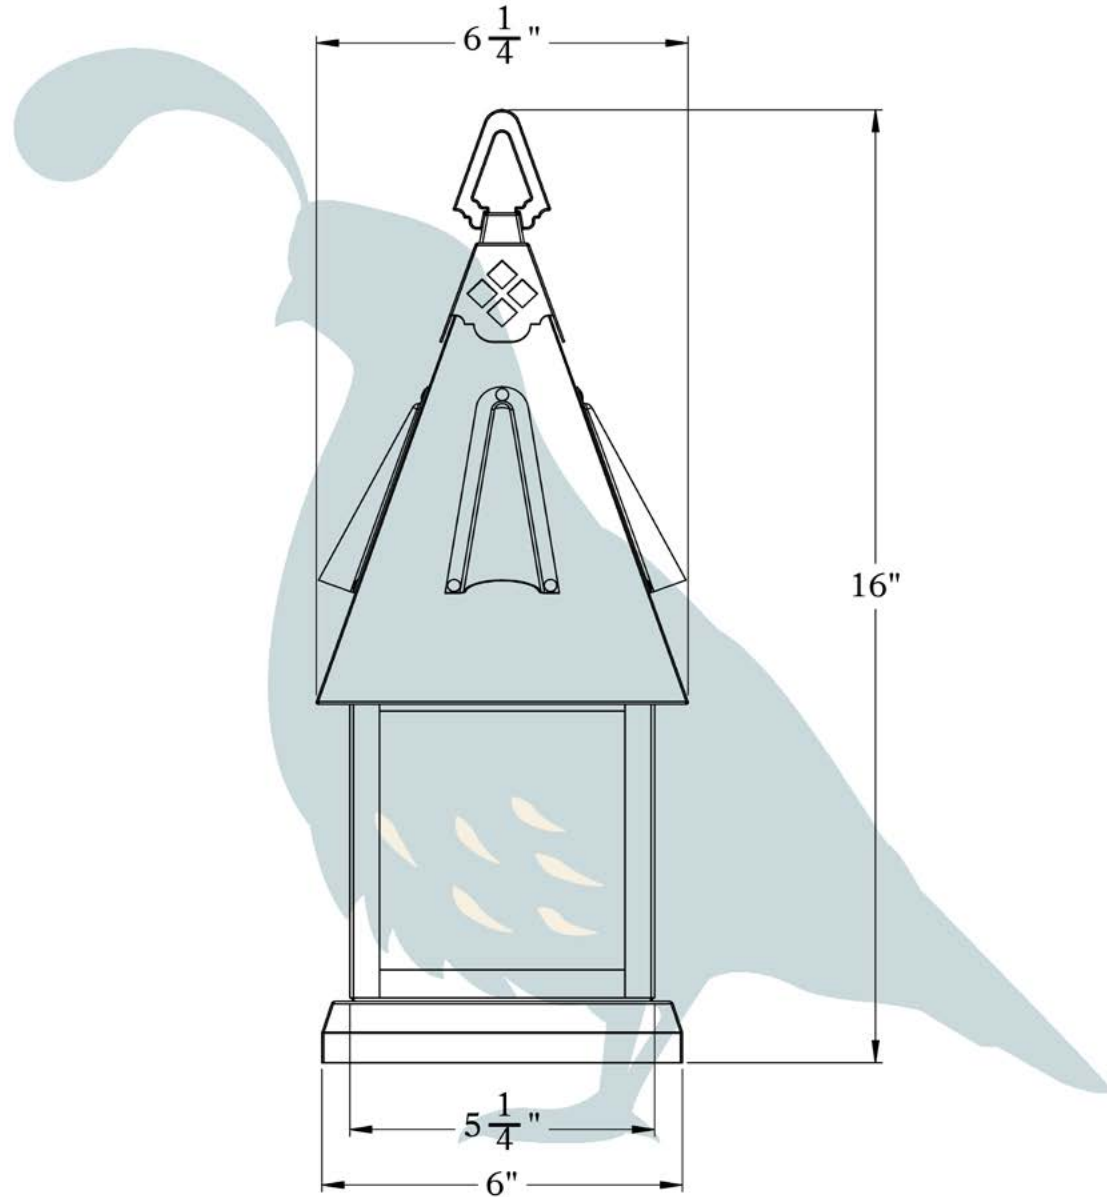

THE ANNANDALE SERIES
Column Mount Lantern
MEDIUM

OLD CALIFORNIA
FINE LIGHTING &
HOME GOODS

Medium

OLD CALIFORNIA
 975 N ENTERPRISE ST • ORANGE, CA 92867

PRODUCT No.	1003-6	LAMP BASE	Medium Base (E26)
TITLE	Annandale	MAX WATTAGE	100W
UL RATING	Wet	VOLTAGE	12V or 120V

DIMENSIONS

Roof Width 6 1/4"
 Body Width 5 1/4"
 Height 16"
 Mounting Base 6"

OVERLAYS AVAILABLE IN THIS SERIES

Lozenge

Lattice

Trellis

Diamonds

Cross

Glass Only

ELECTRICAL SPECS

UL Rating Wet
 Voltage 12V or 120V
 Socket Type Medium Base - E26
 Number of Light Bulbs 1
 Max Wattage per Bulb 100W
 LED Bulb Supplied

ADDITIONAL INFORMATION

Manufacturer Old California
 Mounting Location Exterior Only
 Material Brass
 Multiple Overlay Options Yes