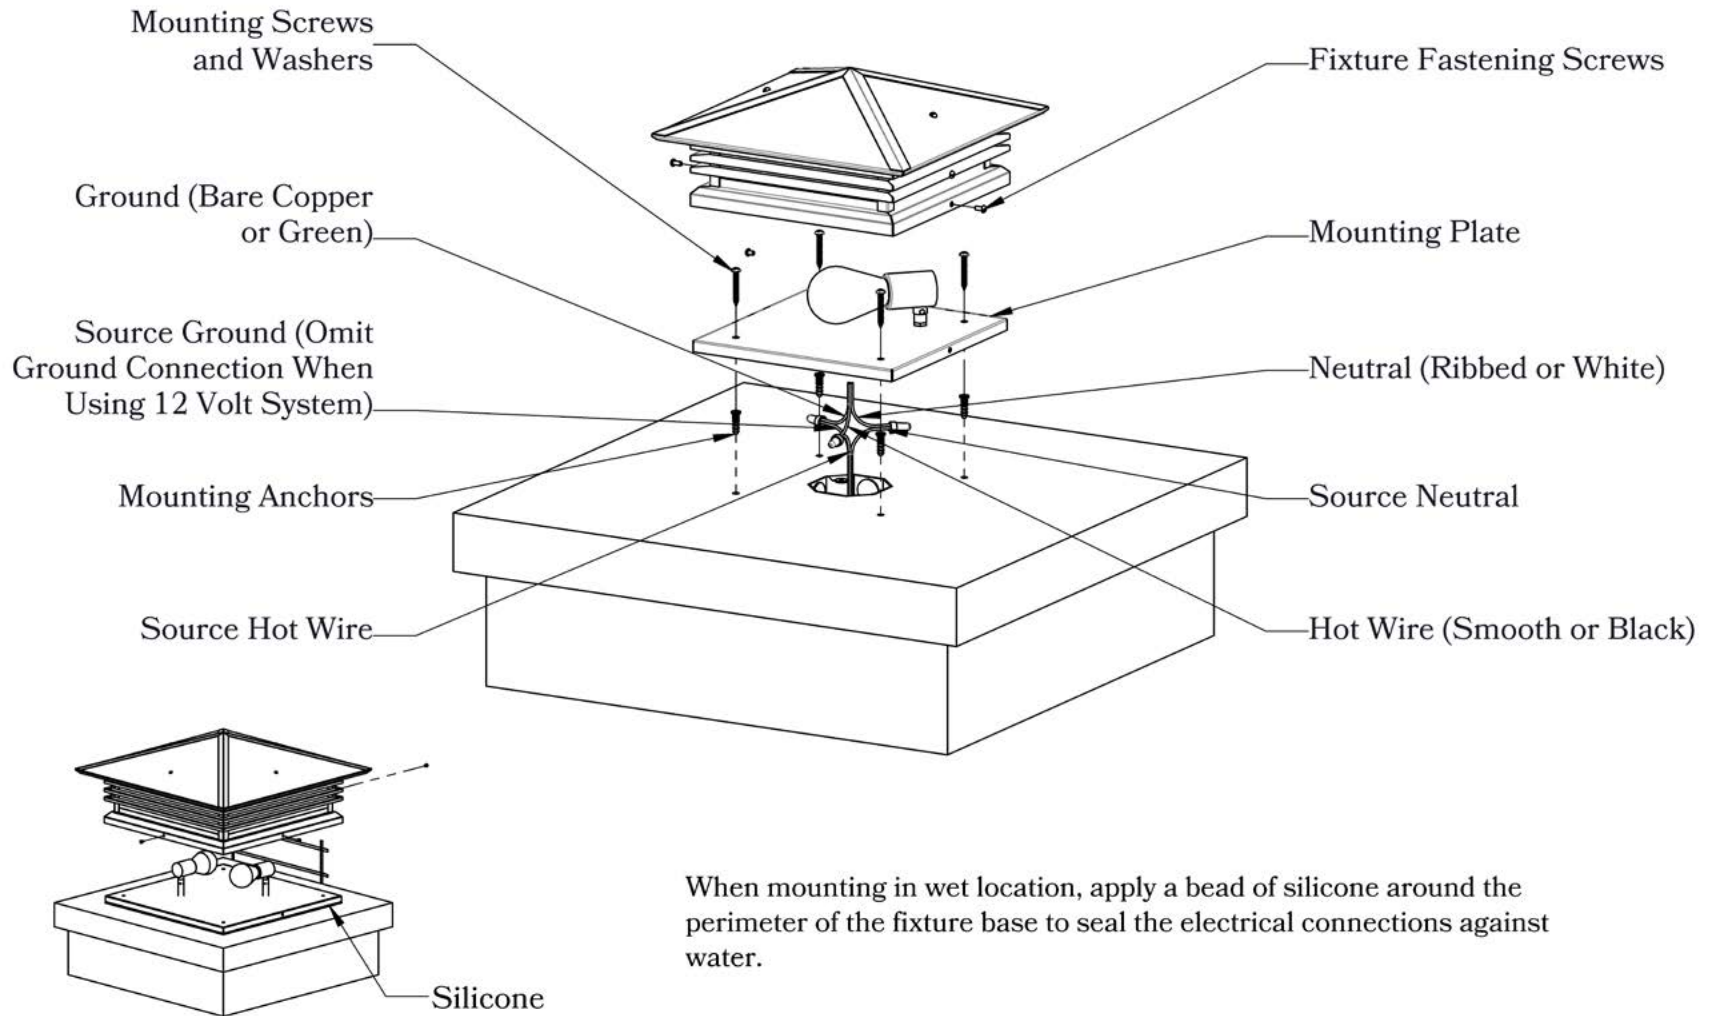

MOUNTING INSTRUCTIONS • Column Light Version One

CAUTION—DISCONNECT POWER

Always shut off power when installing or repairing this (or any other) electrical appliance. Failure to do so may result in severe injury or death. This product must be installed in accordance with applicable installation codes by a person familiar with the construction and operation of the product, and the hazards involved.