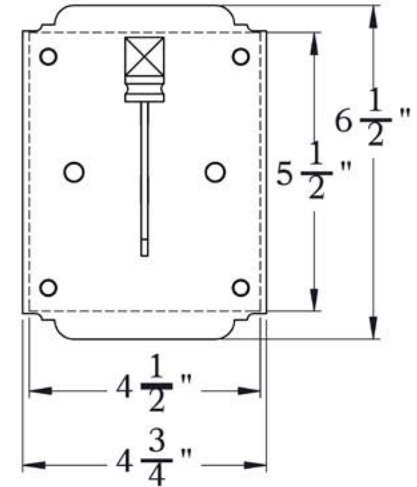

BACKPLATE VIEW

975 N ENTERPRISE ST • ORANGE, CA 92867

PRODUCT No. | 1003-8
TITLE | Annandale
UL RATING | Wet

LAMP BASE | Medium Base (E26)
MAX WATTAGE | 100W
VOLTAGE | 120V

PROPRIETARY AND CONFIDENTIAL
The information contained in this drawing is the sole property of Old California. Any reproduction in part or as a whole without written permission from Old California is prohibited.