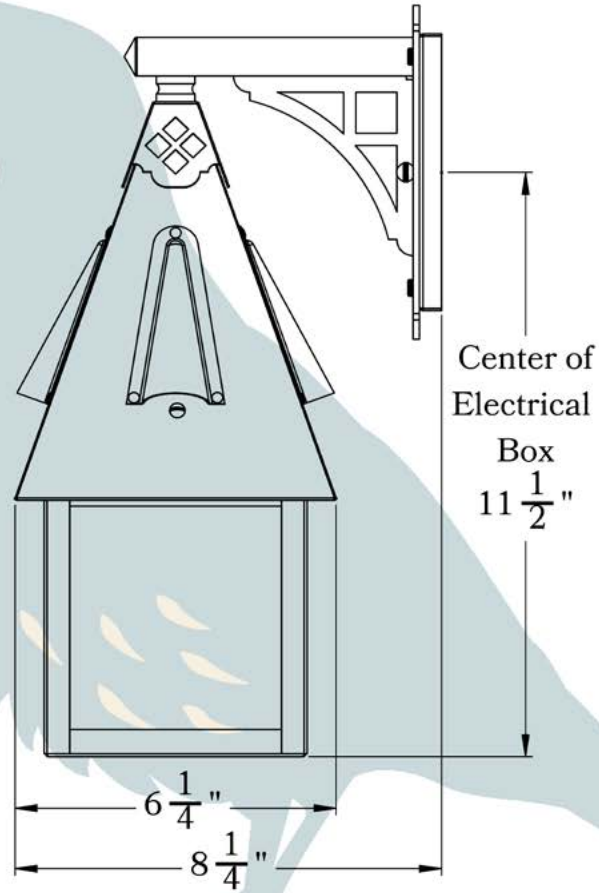

THE ANNANDALE SERIES
Straight Arm Sconce
MEDIUM

OLD CALIFORNIA
FINE LIGHTING &
HOME GOODS

Medium

FRONT VIEW

SIDE VIEW

BACKPLATE VIEW

975 N ENTERPRISE ST • ORANGE, CA 92867

PRODUCT No. | 1003-8
TITLE | Annandale
UL RATING | Wet

LAMP BASE | Medium Base (E26)
MAX WATTAGE | 100W
VOLTAGE | 120V

PROPRIETARY AND CONFIDENTIAL
The information contained in this drawing is the sole property of Old California. Any reproduction in part or as a whole without written permission from Old California is prohibited.

DIMENSIONS

Roof Width	6 1/4"
Body Width	5 1/4"
Lantern Height	12 3/4"
Height	14 3/4"
Projection	8 1/4"
Mounting Plate	4 3/4" x 6 1/2"

OVERLAYS AVAILABLE IN THIS SERIES

Lozenge

Lattice

Trellis

Diamonds

Cross

Glass Only

ELECTRICAL SPECS

UL Rating	Wet
Voltage	120V
Socket Type	Medium Base - E26
Number of Light Bulbs	1
Max Wattage per Bulb	100W
LED Bulb	Supplied
Dimmable	Yes

ADDITIONAL INFORMATION

Manufacturer	Old California
Mounting Location	Interior or Exterior
Material	Brass
Multiple Overlay Options	Yes
Bottom Glass Panels	Included