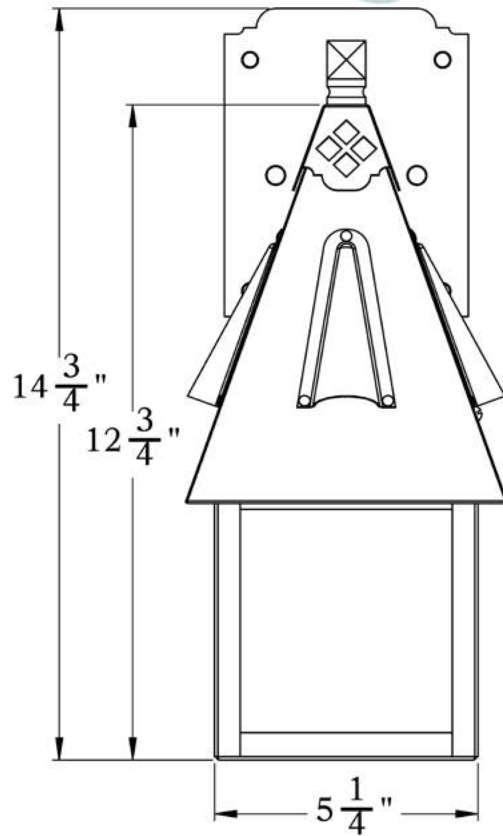

Medium

975 N ENTERPRISE ST • ORANGE, CA 92867

PRODUCT No. | 1003-8
TITLE | Annandale
UL RATING | Wet

LAMP BASE | Medium Base (E26)
MAX WATTAGE | 100W
VOLTAGE | 120V

PROPRIETARY AND CONFIDENTIAL
The information contained in this drawing is the sole property of Old California. Any reproduction in part or as a whole without written permission from Old California is prohibited.