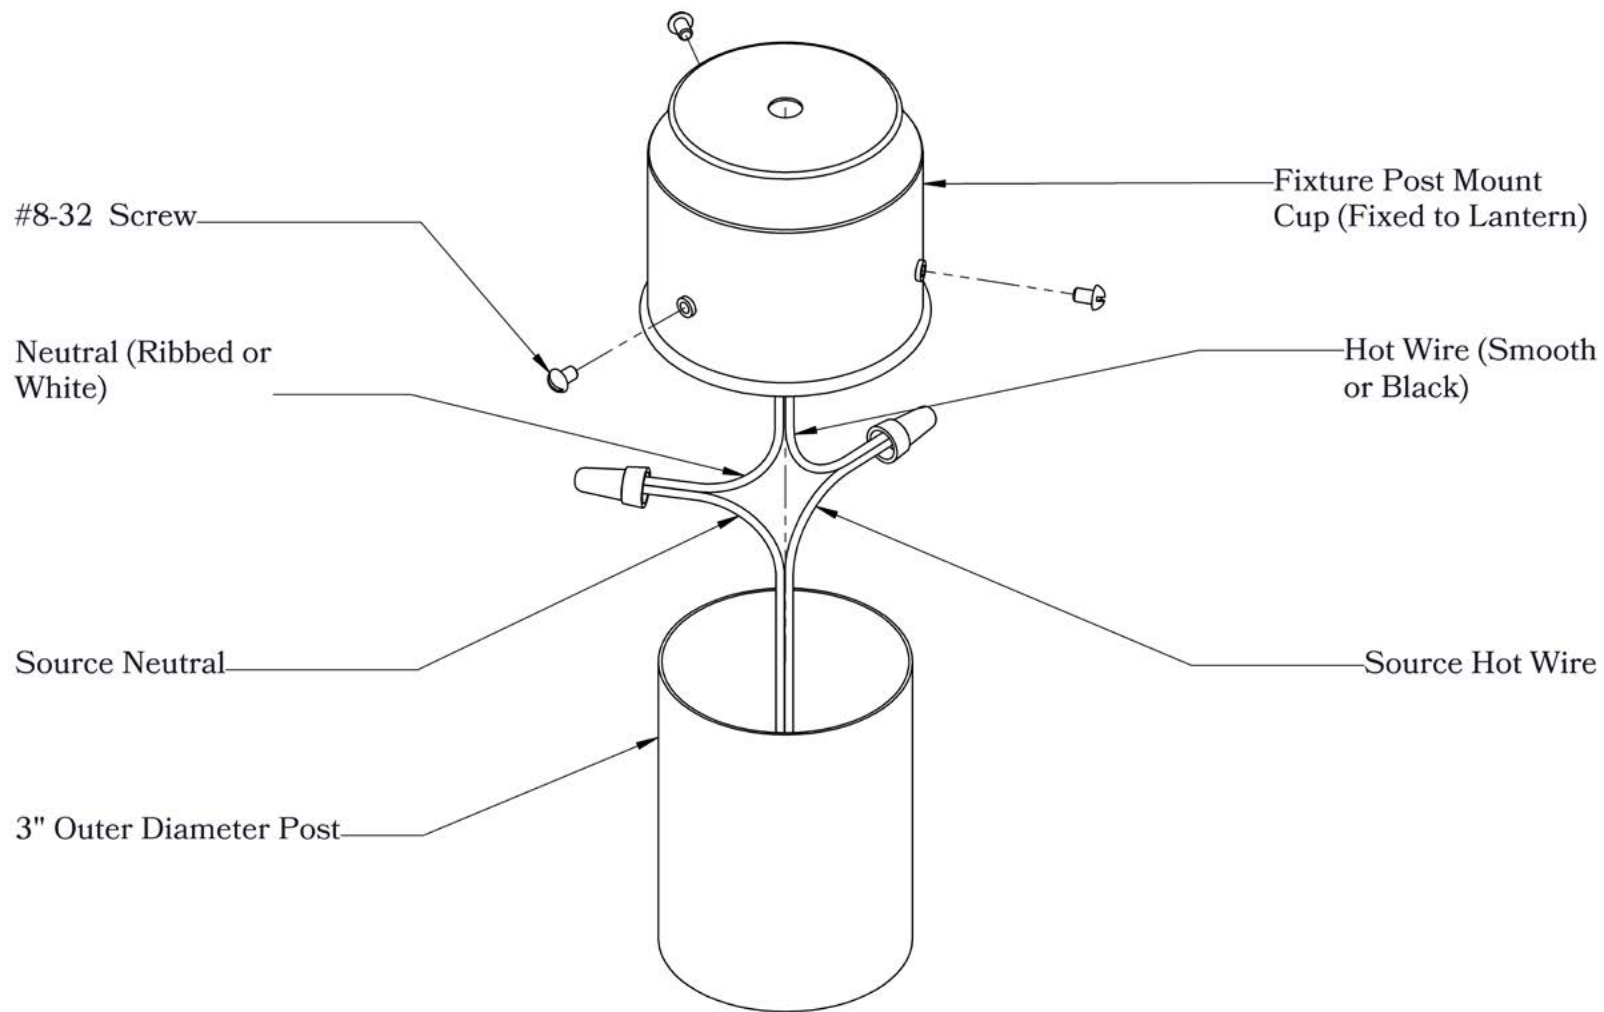

MOUNTING INSTRUCTIONS • 3-inch Metal Post (12 Volts)

CAUTION—DISCONNECT POWER

Always shut off power when installing or repairing this (or any other) electrical appliance. Failure to do so may result in severe injury or death. This product must be installed in accordance with applicable installation codes by a person familiar with the construction and operation of the product, and the hazards involved.