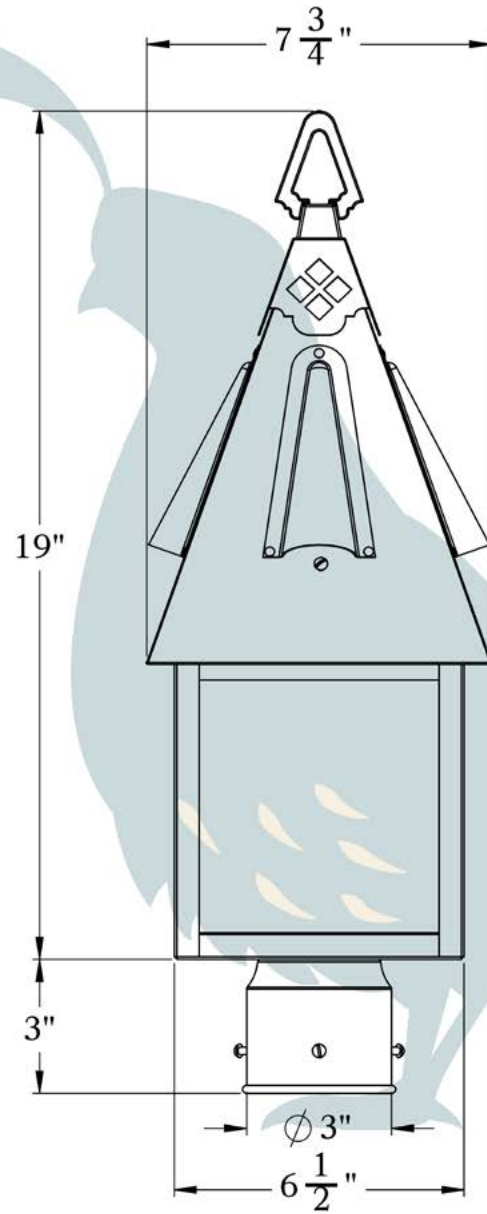

THE ANNANDALE SERIES  
**Post Mount Lantern  
with Candle Cluster**

**OLD CALIFORNIA**  
FINE LIGHTING &  
HOME GOODS

PRODUCT No.	1004-3-CC	LAMP BASE	Candelabra Base (E12)
TITLE	Annandale	MAX WATTAGE	2-40W
UL RATING	Wet	VOLTAGE	120V

## DIMENSIONS

Roof Width 7 3/4"  
 Body Width 6 1/2"  
 Lantern Height 19"  
 Height 22"  
 Mounts To 3" Diameter Post