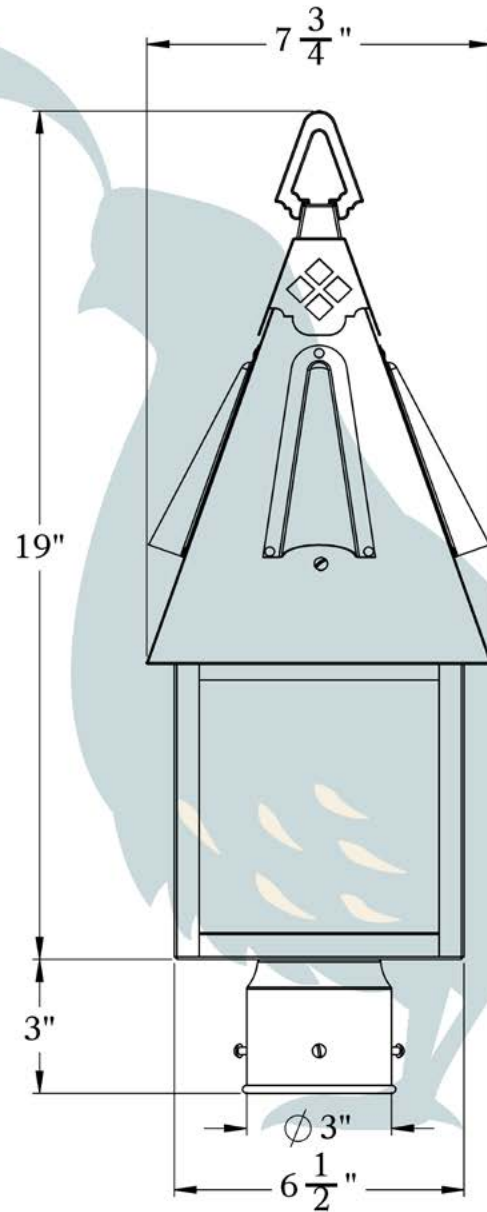

THE ANNANDALE SERIES
Post Mount Lantern
LARGE

OLD CALIFORNIA
FINE LIGHTING & HOME GOODS

Large

OLD CALIFORNIA
 975 N ENTERPRISE ST • ORANGE, CA 92867

PRODUCT No.	1004-3	LAMP BASE	Medium Base (E26)
TITLE	Annandale	MAX WATTAGE	100W
UL RATING	Wet	VOLTAGE	12V or 120V

DIMENSIONS

Roof Width 7 3/4"
 Body Width 6 1/2"
 Lantern Height 19"
 Height 22"
 Mounts To 3" Diameter Post

OVERLAYS AVAILABLE IN THIS SERIES

Lozenge

Lattice

Trellis

Diamonds

Cross

Glass Only

ELECTRICAL SPECS

UL Rating Wet
 Voltage 12V or 120V
 Socket Type Medium Base - E26
 Number of Light Bulbs 1
 Max Wattage per Bulb 100W
 LED Bulb Supplied

ADDITIONAL INFORMATION

Manufacturer Old California
 Mounting Location Exterior Only
 Material Brass
 Multiple Overlay Options Yes
 Optional Post Available Yes