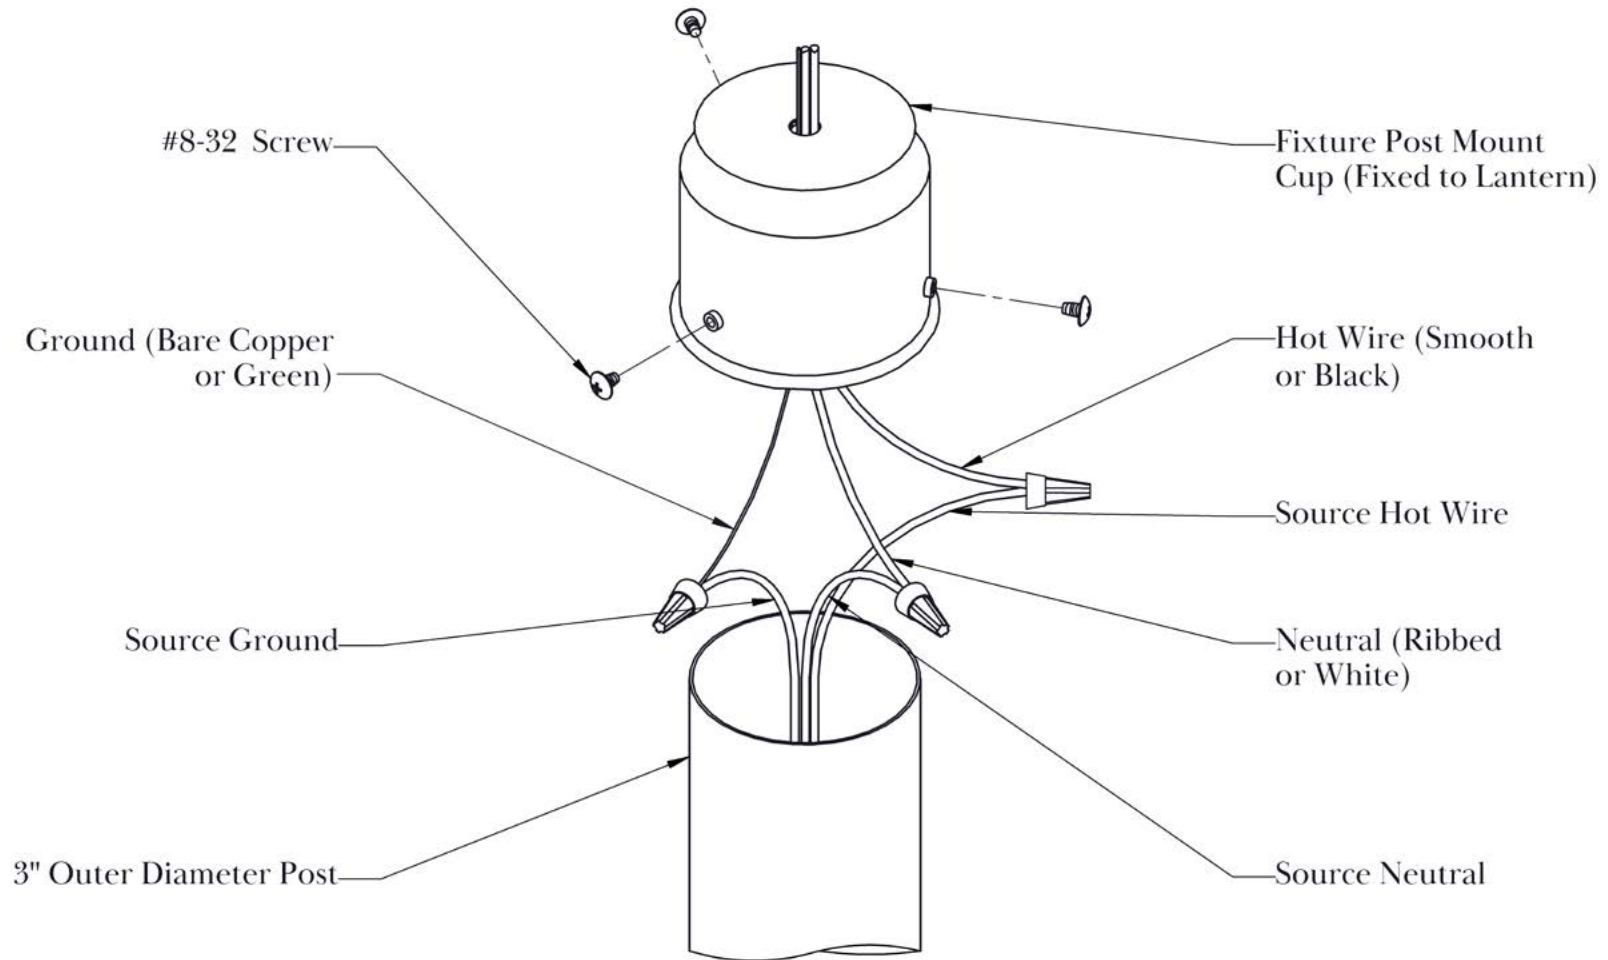

Glass Only

ELECTRICAL SPECS

UL Rating Wet
 Voltage 12V or 120V
 Socket Type Medium Base - E26
 Number of Light Bulbs 1
 Max Wattage per Bulb 100W
 LED Bulb Supplied

ADDITIONAL INFORMATION

Manufacturer Old California
 Mounting Location Exterior Only
 Material Brass
 Multiple Overlay Options Yes
 Optional Post Available Yes

MOUNTING INSTRUCTIONS • 3-inch Metal Post

**CAUTION—DISCONNECT POWER**

Always shut off power when installing or repairing this (or any other) electrical appliance. Failure to do so may result in severe injury or death. This product must be installed in accordance with applicable installation codes by a person familiar with the construction and operation of the product, and the hazards involved.