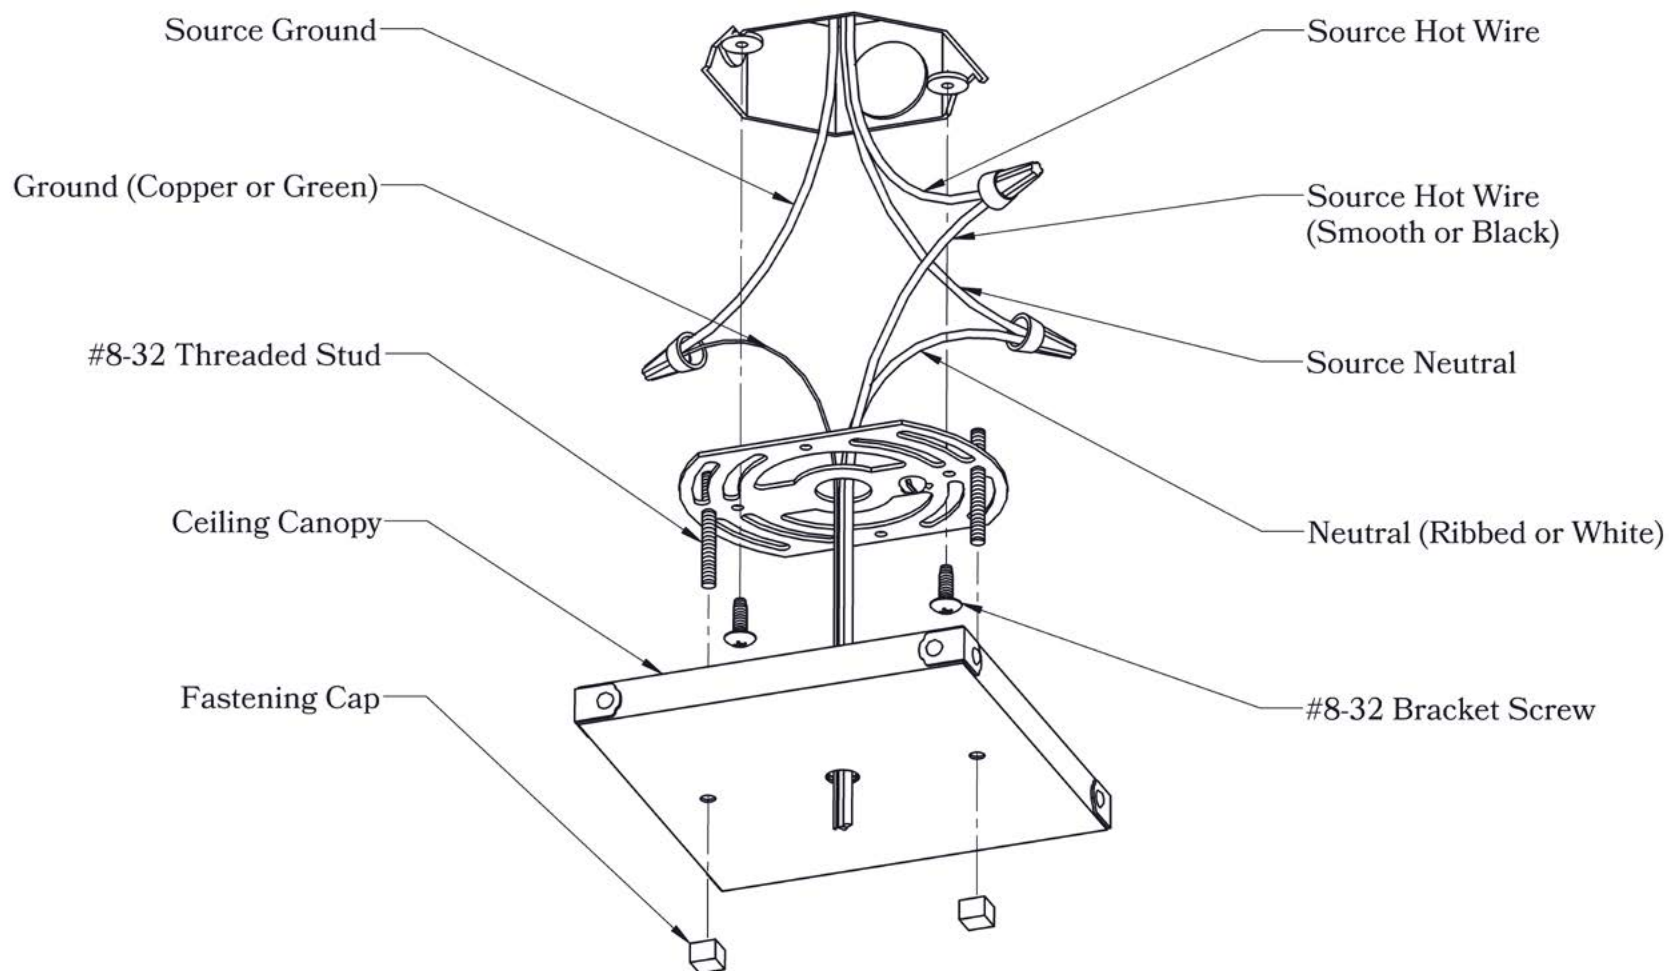

MOUNTING INSTRUCTIONS • Chain Mount Without Fire Pan

CAUTION—DISCONNECT POWER

Always shut off power when installing or repairing this (or any other) electrical appliance. Failure to do so may result in severe injury or death. This product must be installed in accordance with applicable installation codes by a person familiar with the construction and operation of the product, and the hazards involved.