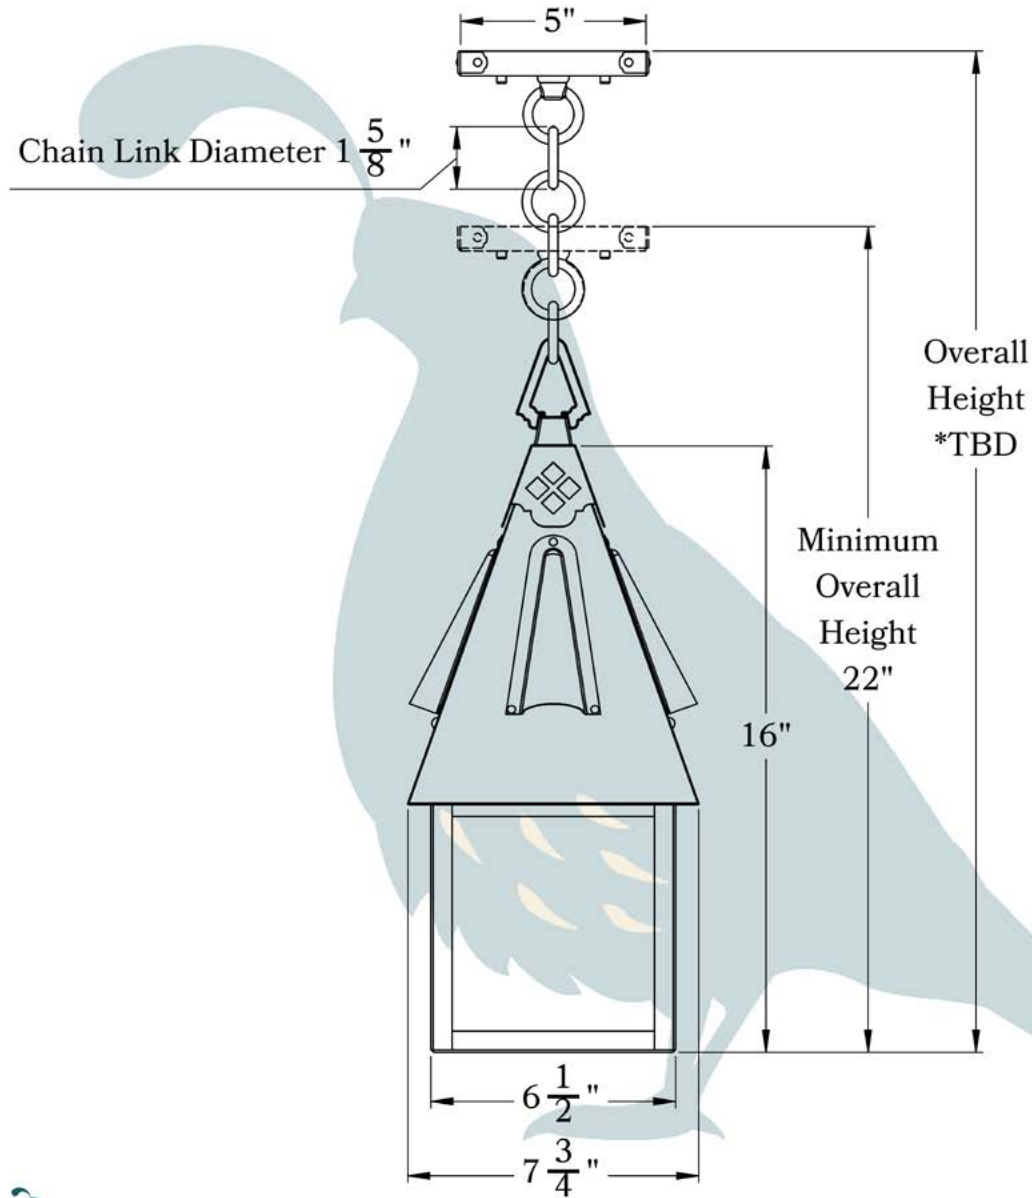

THE ANNANDALE SERIES
**Chain Pendant Lantern
with Candle Cluster**
LARGE

OLD CALIFORNIA
FINE LIGHTING &
HOME GOODS

Large

*TBD= To be determined

PROPRIETARY AND CONFIDENTIAL

The information contained in this drawing is the sole property of Old California. Any reproduction in part or as a whole without written permission from Old California is prohibited.

DIMENSIONS

Roof Width	7 3/4"
Body Width	6 1/2"
Lantern Height	16"
Minimum Height	22"
Canopy	5"

OVERLAYS AVAILABLE IN THIS SERIES

Lozenge

Lattice

Trellis

Diamonds

Cross

Glass Only

ELECTRICAL SPECS

UL Rating	Damp
Voltage	120V
Socket Type	Candelabra Base - E12
Number of Light Bulbs	2
Max Wattage per Bulb	40W
LED Bulb	Supplied
Dimmable	Yes

ADDITIONAL INFORMATION

Manufacturer	Old California
Mounting Location	Interior and Exterior
Material	Brass
Multiple Overlay Options	Yes
Bottom Glass Panels	Included