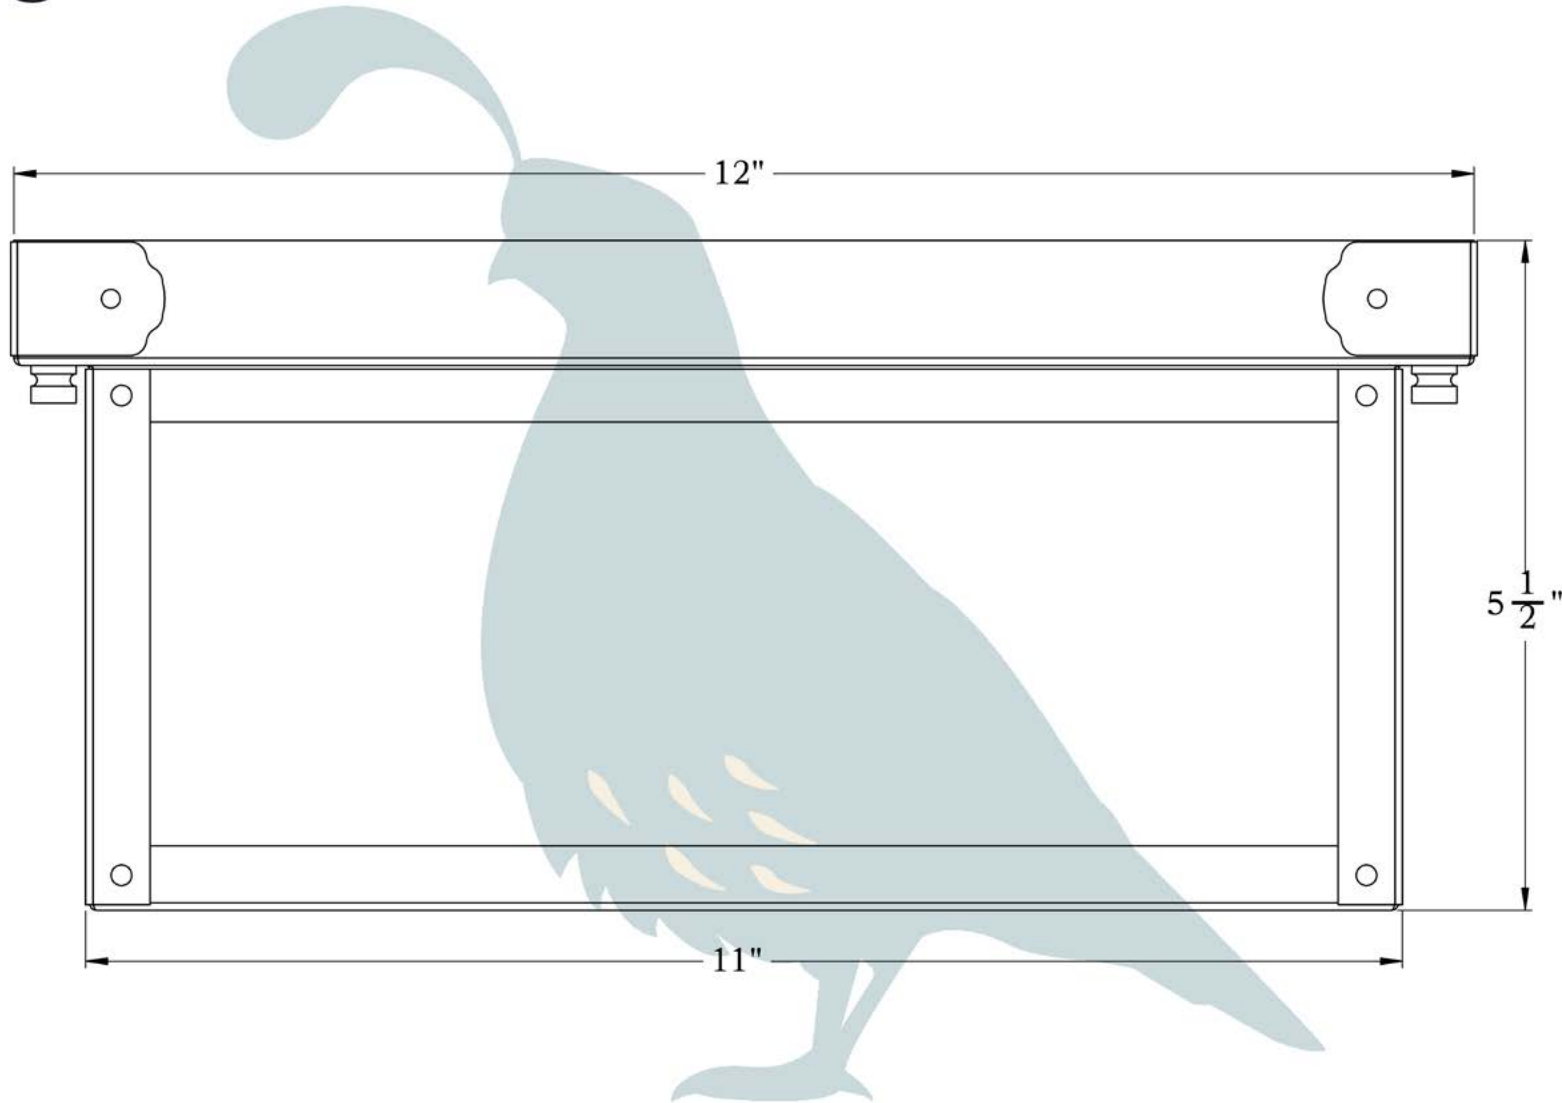

THE ANNANDALE SERIES
Ceiling Light
LARGE

OLD CALIFORNIA
FINE LIGHTING &
HOME GOODS

Large

DIMENSIONS

Height 5 1/2"
 Width 12"
 Body Width 11"
 Mounting Plate 12"

OVERLAYS AVAILABLE IN THIS SERIES

Lozenge

Lattice

Trellis

Diamonds

Cross

Glass Only

ELECTRICAL SPECS

UL Rating Damp
 Voltage 120V
 Socket Type Medium Base - E26
 Number of Light Bulbs 2
 Max Wattage per Bulb 60W
 LED Bulb Supplied
 Dimmable Yes

ADDITIONAL INFORMATION

Manufacturer Old California
 Mounting Location Interior and Exterior
 Material Brass
 Multiple Overlay Options Yes
 Bottom Glass Panels Included

MOUNTING INSTRUCTIONS • Standard Ceiling Mount Version 1**CAUTION—DISCONNECT POWER**