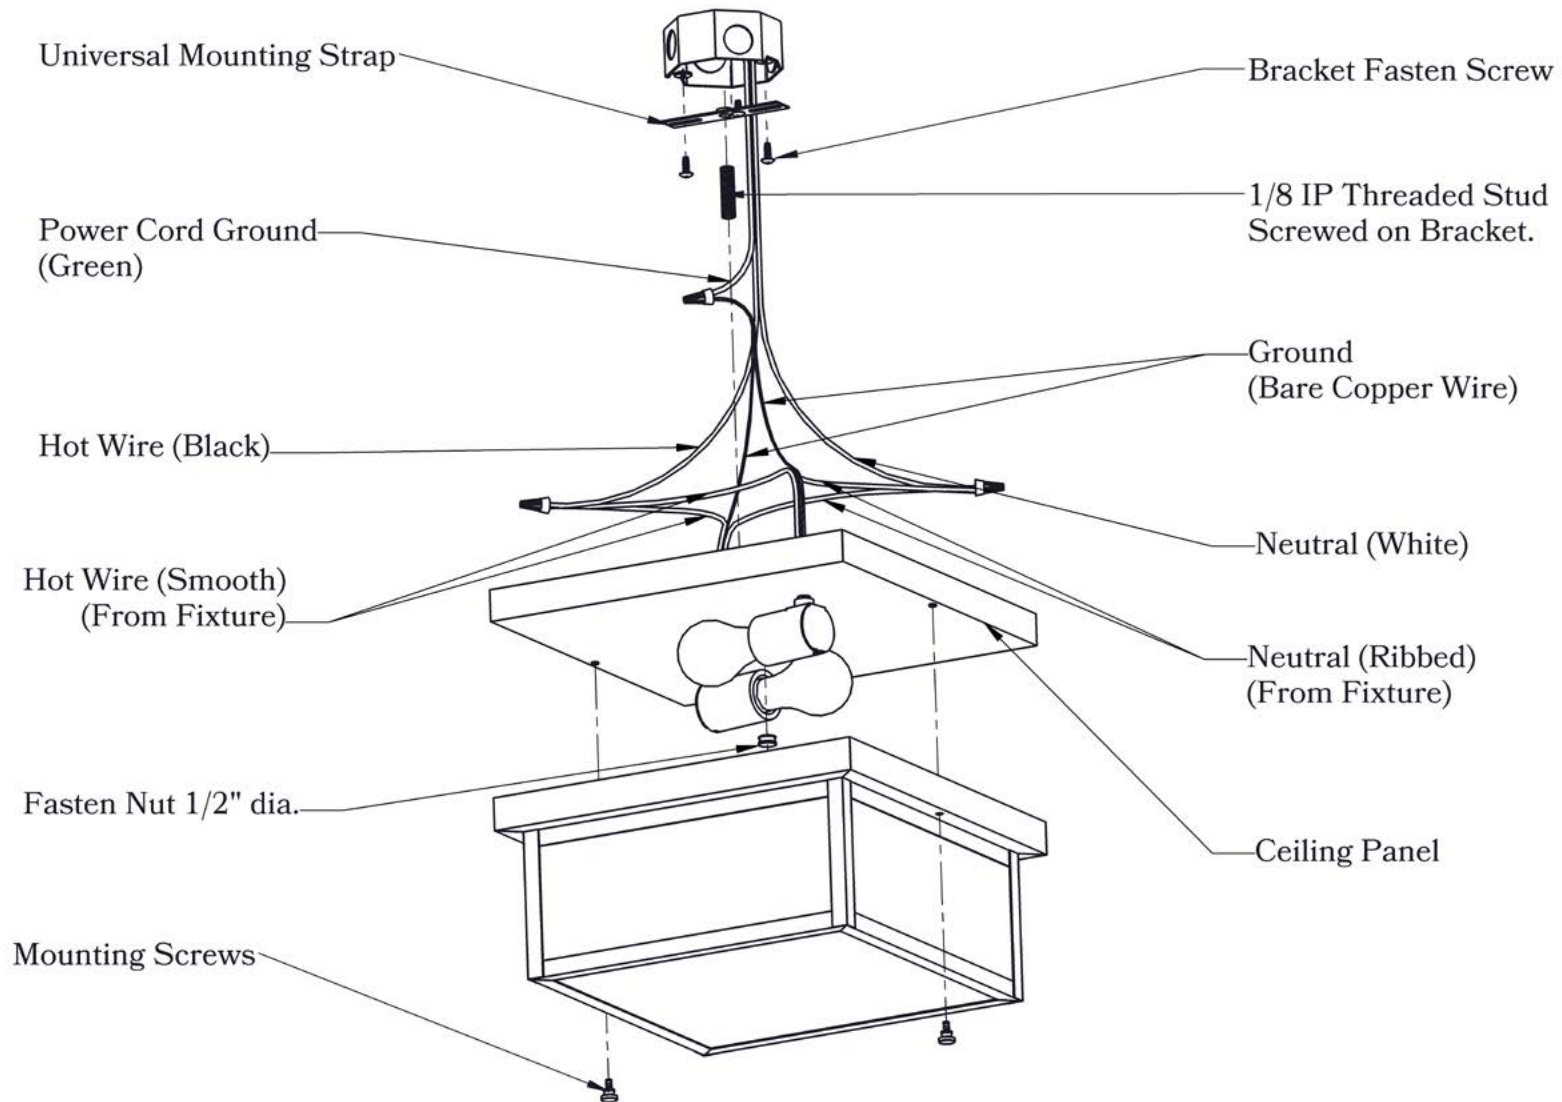

THE ANNANDALE SERIES
Ceiling Light
LARGE

OLD CALIFORNIA
FINE LIGHTING &
HOME GOODS

Large

DIMENSIONS

Height 5 1/2"
 Width 12"
 Body Width 11"
 Mounting Plate 12"

OVERLAYS AVAILABLE IN THIS SERIES

Lozenge

Lattice

Trellis

Diamonds

Cross

Glass Only

ELECTRICAL SPECS

UL Rating Damp
 Voltage 120V
 Socket Type Medium Base - E26
 Number of Light Bulbs 2
 Max Wattage per Bulb 60W
 LED Bulb Supplied
 Dimmable Yes

ADDITIONAL INFORMATION

Manufacturer Old California
 Mounting Location Interior and Exterior
 Material Brass
 Multiple Overlay Options Yes
 Bottom Glass Panels Included

MOUNTING INSTRUCTIONS • Standard Ceiling Mount Version 1**CAUTION—DISCONNECT POWER**