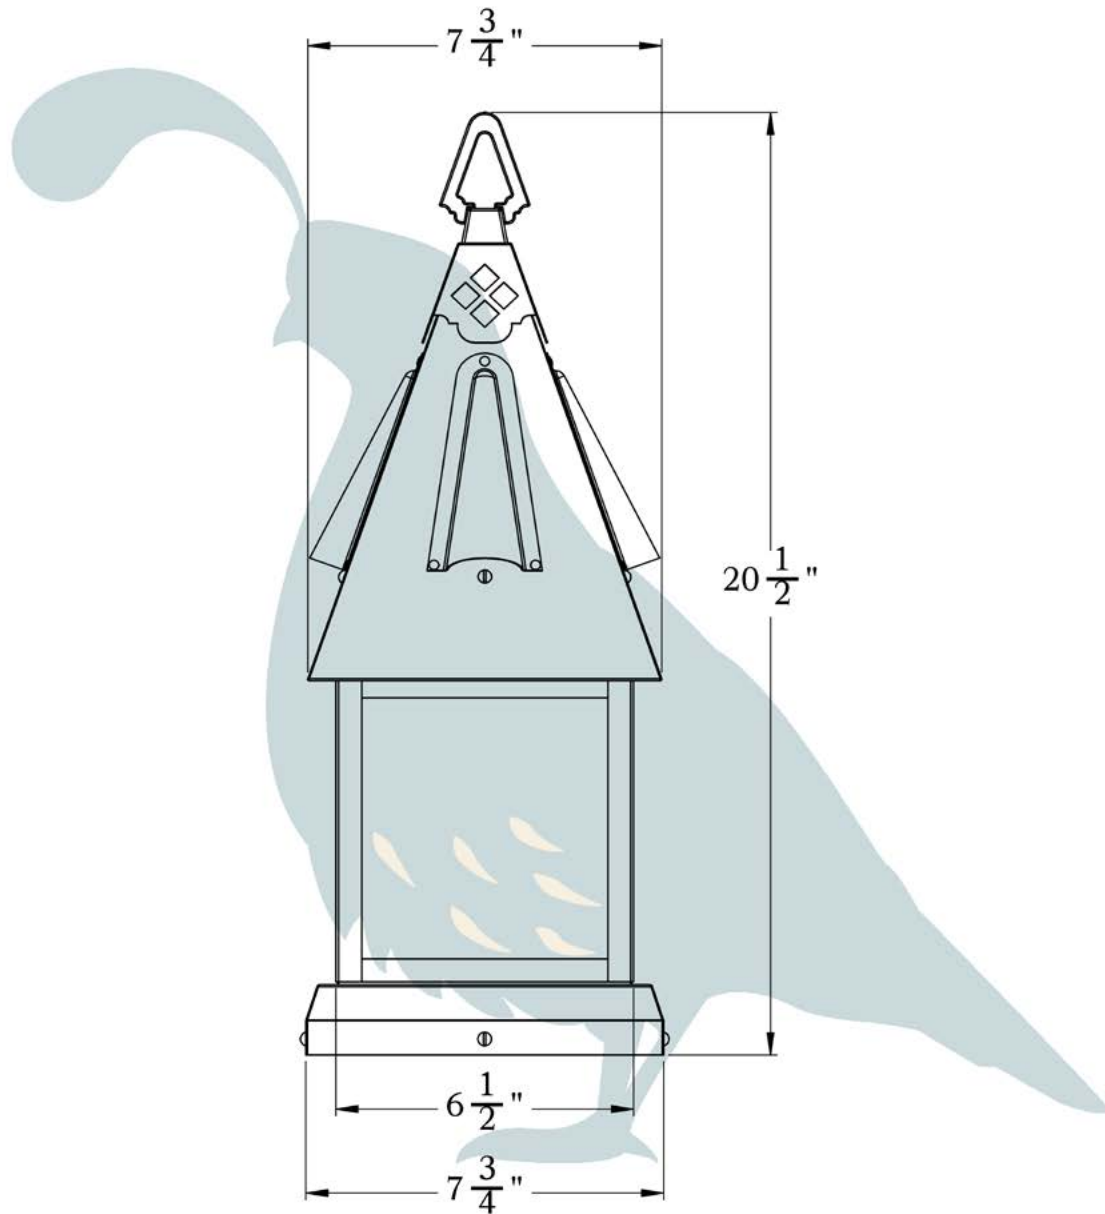

THE ANNANDALE SERIES
**Column Mount Lantern
with Candle Cluster**
LARGE

OLD CALIFORNIA
FINE LIGHTING &
HOME GOODS

Large

OLD CALIFORNIA
 975 N ENTERPRISE ST • ORANGE, CA 92867

PRODUCT No.	1004-6-CC	LAMP BASE	Candelabra Base (E12)
TITLE	Annandale	MAX WATTAGE	2-40W
UL RATING	Wet	VOLTAGE	120V

DIMENSIONS

Roof Width 7 3/4"
 Body Width 6 1/2"
 Height 20 1/2"
 Mounting Base 7 3/4"

OVERLAYS AVAILABLE IN THIS SERIES

Lozenge

Lattice

Trellis

Diamonds

Cross

Glass Only

ELECTRICAL SPECS

UL Rating Wet
 Voltage 120V
 Socket Type Candelabra Base - E12
 Number of Light Bulbs 2
 Max Wattage per Bulb 40W
 LED Bulb Supplied

ADDITIONAL INFORMATION

Manufacturer Old California
 Mounting Location Exterior Only
 Material Brass
 Multiple Overlay Options Yes