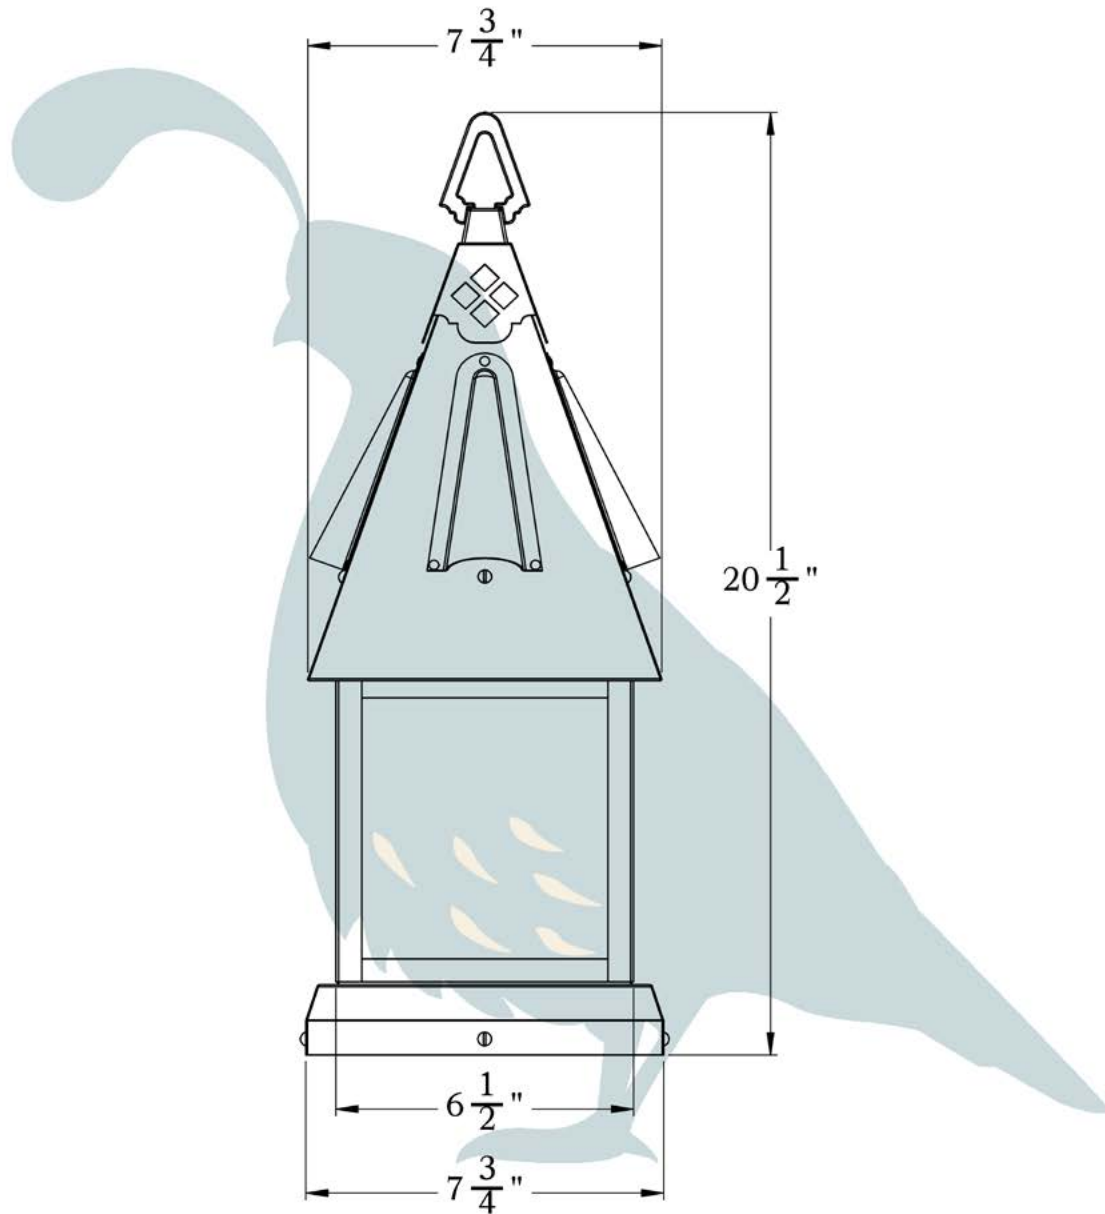

THE ANNANDALE SERIES
Column Mount Lantern
LARGE

Large

OLD CALIFORNIA
 975 N ENTERPRISE ST • ORANGE, CA 92867

PRODUCT No.	1004-6	LAMP BASE	Medium Base (E26)
TITLE	Annandale	MAX WATTAGE	100W
UL RATING	Wet	VOLTAGE	120V

DIMENSIONS

Roof Width 7 3/4"
 Body Width 6 1/2"
 Height 20 1/2"
 Mounting Base 7 3/4"

OVERLAYS AVAILABLE IN THIS SERIES

Lozenge

Lattice

Trellis

Diamonds

Cross

Glass Only

ELECTRICAL SPECS

UL Rating Wet
 Voltage 12V or 120V
 Socket Type Medium Base - E26
 Number of Light Bulbs 1
 Max Wattage per Bulb 100W
 LED Bulb Supplied

ADDITIONAL INFORMATION

Manufacturer Old California
 Mounting Location Exterior Only
 Material Brass
 Multiple Overlay Options Yes