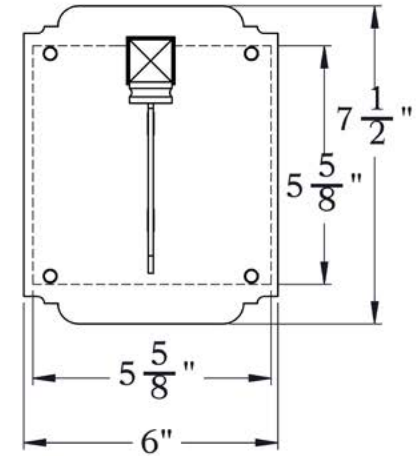

THE ANNANDALE SERIES
Straight Arm Sconce
LARGE

OLD CALIFORNIA
FINE LIGHTING & HOME GOODS

Large

FRONT VIEW

SIDE VIEW

Center of
Electrical
Box
14 $\frac{3}{4}$ "

BACKPLATE VIEW

975 N ENTERPRISE ST • ORANGE, CA 92867

PRODUCT No.	1004-8	LAMP BASE	Medium Base (E26)
TITLE	Annandale	MAX WATTAGE	100W
UL RATING	Wet	VOLTAGE	120V

PROPRIETARY AND CONFIDENTIAL
The information contained in this drawing is the sole property of Old California. Any reproduction in part or as a whole without written permission from Old California is prohibited.

DIMENSIONS

Roof Width	7 3/4"
Body Width	6 1/2"
Lantern Height	16 1/4"
Height	18 1/2"
Projection	10 1/2"
Mounting Plate	6" x 7 1/2"

OVERLAYS AVAILABLE IN THIS SERIES

Lozenge

Lattice

Trellis

Diamonds

Cross

Glass Only

ELECTRICAL SPECS

UL Rating	Wet
Voltage	120V
Socket Type	Medium Base - E26
Number of Light Bulbs	1
Max Wattage per Bulb	100W
LED Bulb	Supplied
Dimmable	Yes

ADDITIONAL INFORMATION

Manufacturer	Old California
Mounting Location	Interior or Exterior
Material	Brass
Multiple Overlay Options	Yes
Bottom Glass Panels	Included