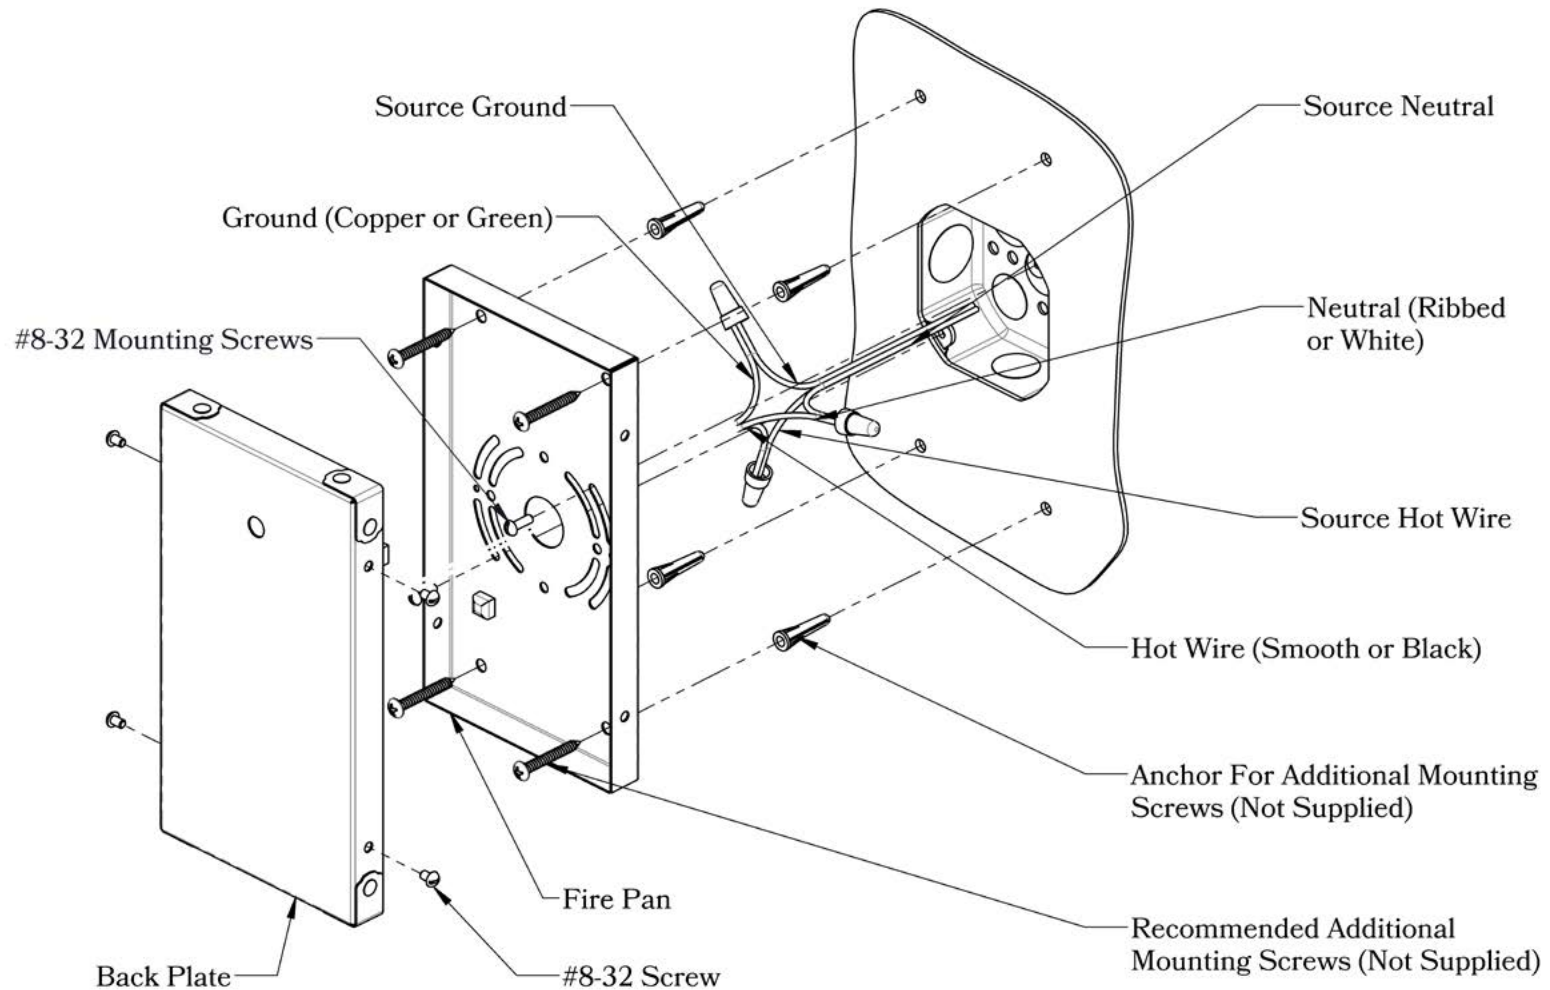

MOUNTING INSTRUCTIONS • Wall Mount With Fire Pan

CAUTION—DISCONNECT POWER

Always shut off power when installing or repairing this (or any other) electrical appliance. Failure to do so may result in severe injury or death. This product must be installed in accordance with applicable installation codes by a person familiar with the construction and operation of the product, and the hazards involved.