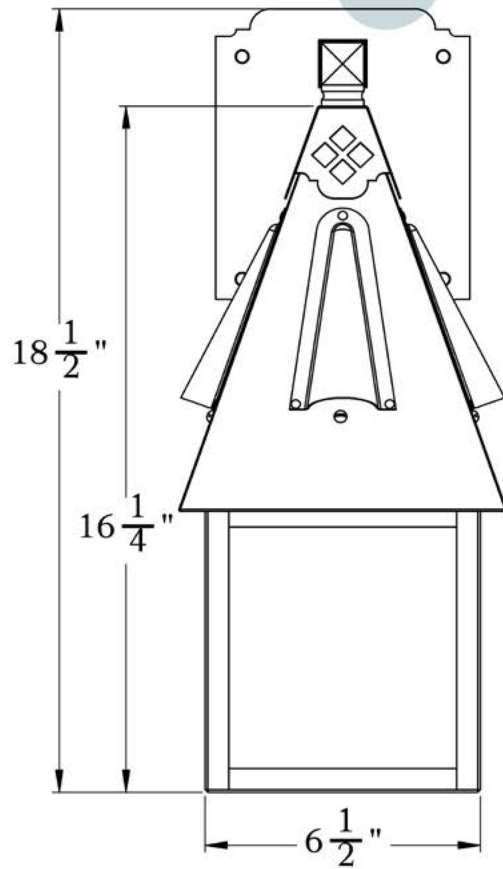

THE ANNANDALE SERIES
Straight Arm Sconce
LARGE

OLD CALIFORNIA
FINE LIGHTING & HOME GOODS

Large

FRONT VIEW

SIDE VIEW

Center of
Electrical
Box
14 $\frac{3}{4}$ "

BACKPLATE VIEW

975 N ENTERPRISE ST • ORANGE, CA 92867

PRODUCT No.	1004-8	LAMP BASE	Medium Base (E26)
TITLE	Annandale	MAX WATTAGE	100W
UL RATING	Wet	VOLTAGE	120V

PROPRIETARY AND CONFIDENTIAL
The information contained in this drawing is the sole property of Old California. Any reproduction in part or as a whole without written permission from Old California is prohibited.

DIMENSIONS

Roof Width	7 3/4"
Body Width	6 1/2"
Lantern Height	16 1/4"
Height	18 1/2"
Projection	10 1/2"
Mounting Plate	6" x 7 1/2"

OVERLAYS AVAILABLE IN THIS SERIES

Lozenge

Lattice

Trellis

Diamonds

Cross

Glass Only

ELECTRICAL SPECS

UL Rating	Wet
Voltage	120V
Socket Type	Medium Base - E26
Number of Light Bulbs	1
Max Wattage per Bulb	100W
LED Bulb	Supplied
Dimmable	Yes

ADDITIONAL INFORMATION

Manufacturer	Old California
Mounting Location	Interior or Exterior
Material	Brass
Multiple Overlay Options	Yes
Bottom Glass Panels	Included