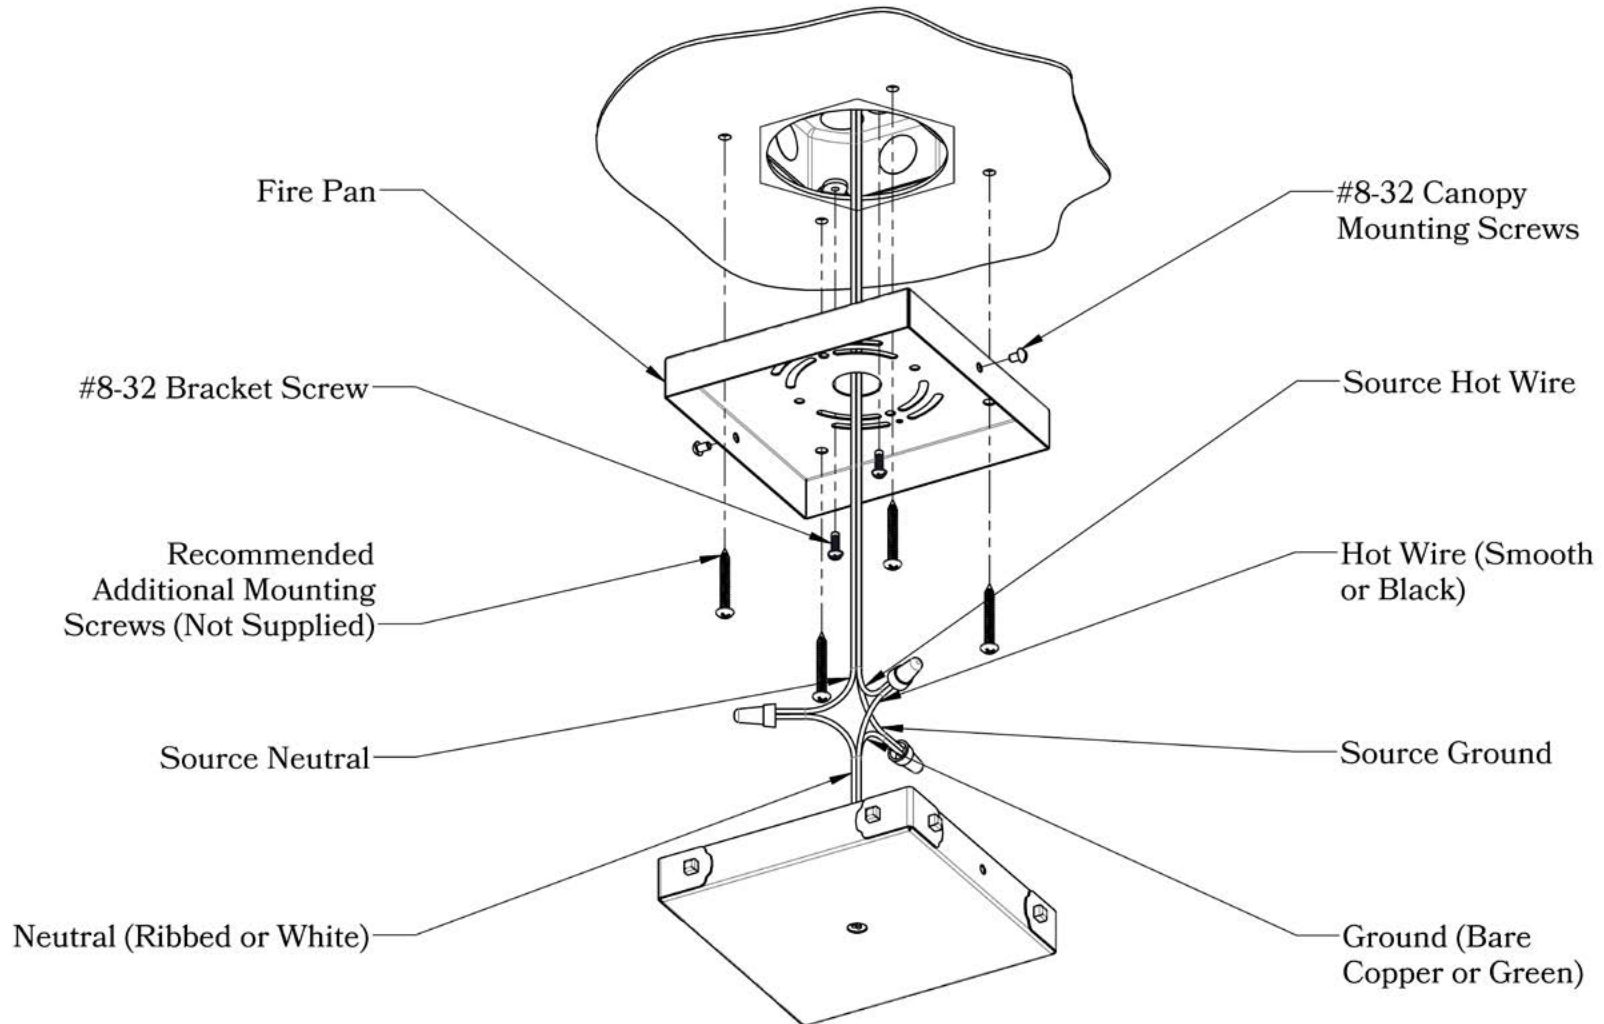

MOUNTING INSTRUCTIONS • Chain Mount With Fire Pan

CAUTION—DISCONNECT POWER

Always shut off power when installing or repairing this (or any other) electrical appliance. Failure to do so may result in severe injury or death. This product must be installed in accordance with applicable installation codes by a person familiar with the construction and operation of the product, and the hazards involved.