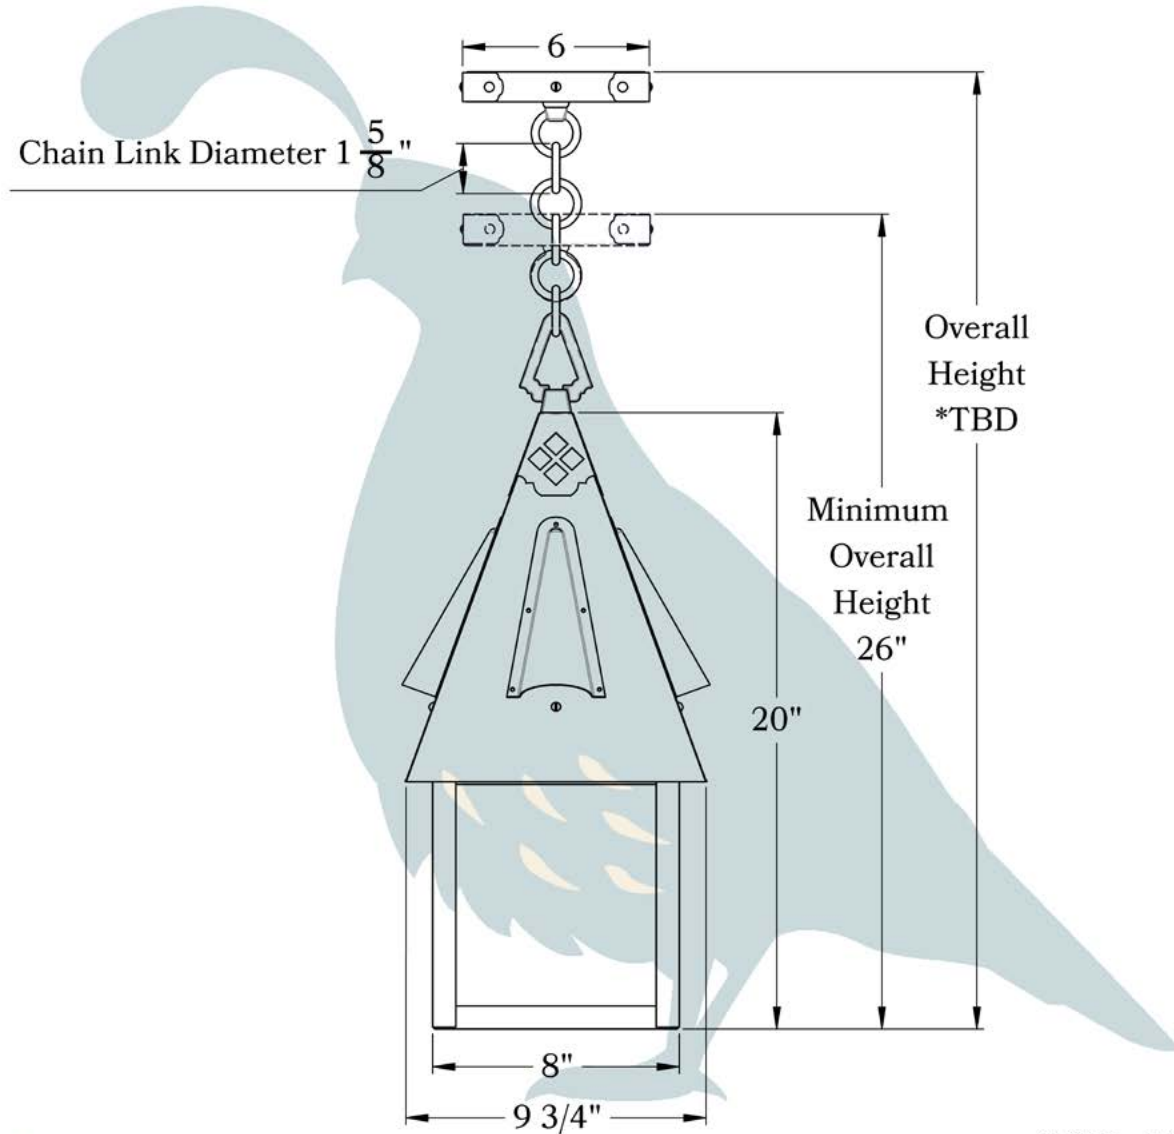

THE ANNANDALE SERIES
**Chain Pendant Lantern
with Candle Cluster**

EXTRA LARGE

OLD CALIFORNIA
FINE LIGHTING &
HOME GOODS

X Large

*TBD= To be determined

PRODUCT No.	1005-4-CC	LAMP BASE	Candelabra Base (E12)
TITLE	Annandale	MAX WATTAGE	3-40W
UL RATING	Damp	VOLTAGE	120V

DIMENSIONS

Roof Width	9 3/4"
Body Width	8"
Lantern Height	20"
Minimum Height	26"
Canopy	6"

OVERLAYS AVAILABLE IN THIS SERIES

Lozenge

Lattice

Trellis

Diamonds

Cross

Glass Only

ELECTRICAL SPECS

UL Rating	Damp
Voltage	120V
Socket Type	Candelabra Base - E12
Number of Light Bulbs	3
Max Wattage per Bulb	40W
LED Bulb	Supplied
Dimmable	Yes

ADDITIONAL INFORMATION

Manufacturer	Old California
Mounting Location	Interior and Exterior
Material	Brass
Multiple Overlay Options	Yes
Bottom Glass Panels	Included