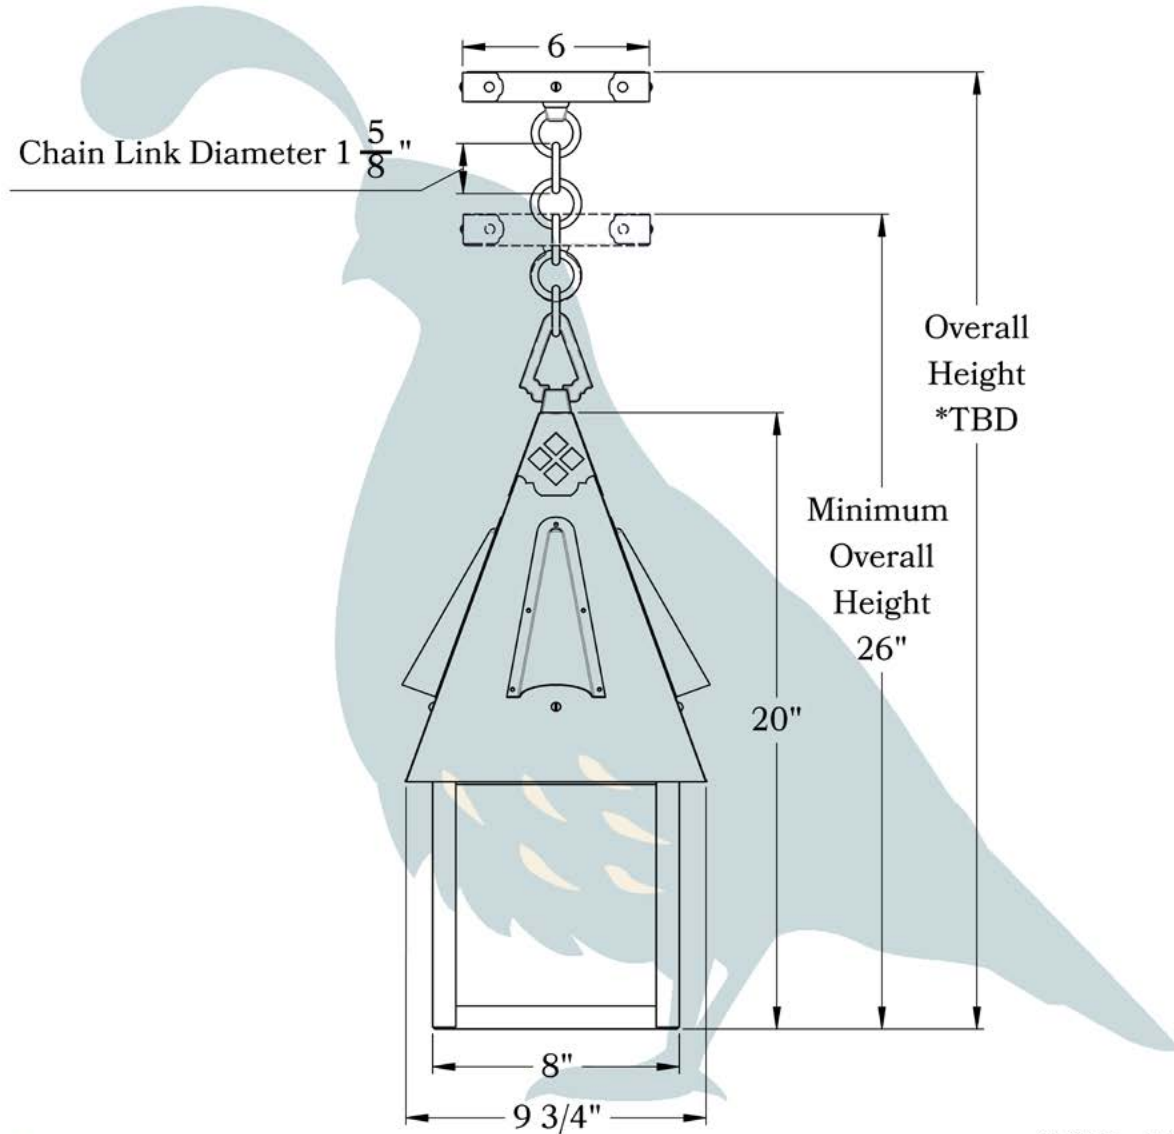

THE ANNANDALE SERIES
Chain Pendant Lantern
EXTRA LARGE

OLD CALIFORNIA
FINE LIGHTING &
HOME GOODS

X Large

*TBD= To be determined

PROPRIETARY AND CONFIDENTIAL

The information contained in this drawing is the sole property of Old California. Any reproduction in part or as a whole without written permission from Old California is prohibited.

OLD CALIFORNIA
 975 N ENTERPRISE ST • ORANGE, CA 92867

PRODUCT No.	1005-4	LAMP BASE	Medium Base (E26)
TITLE	Annandale	MAX WATTAGE	100W
UL RATING	Damp	VOLTAGE	120V

DIMENSIONS

Roof Width	9 3/4"
Body Width	8"
Lantern Height	20"
Minimum Height	26"
Canopy	6"

OVERLAYS AVAILABLE IN THIS SERIES

Lozenge

Lattice

Trellis

Diamonds

Cross

Glass Only

ELECTRICAL SPECS

UL Rating	Damp
Voltage	120V
Socket Type	Medium Base - E26
Number of Light Bulbs	1
Max Wattage per Bulb	100W
LED Bulb	Supplied
Dimmable	Yes

ADDITIONAL INFORMATION

Manufacturer	Old California
Mounting Location	Interior and Exterior
Material	Brass
Multiple Overlay Options	Yes
Bottom Glass Panels	Included