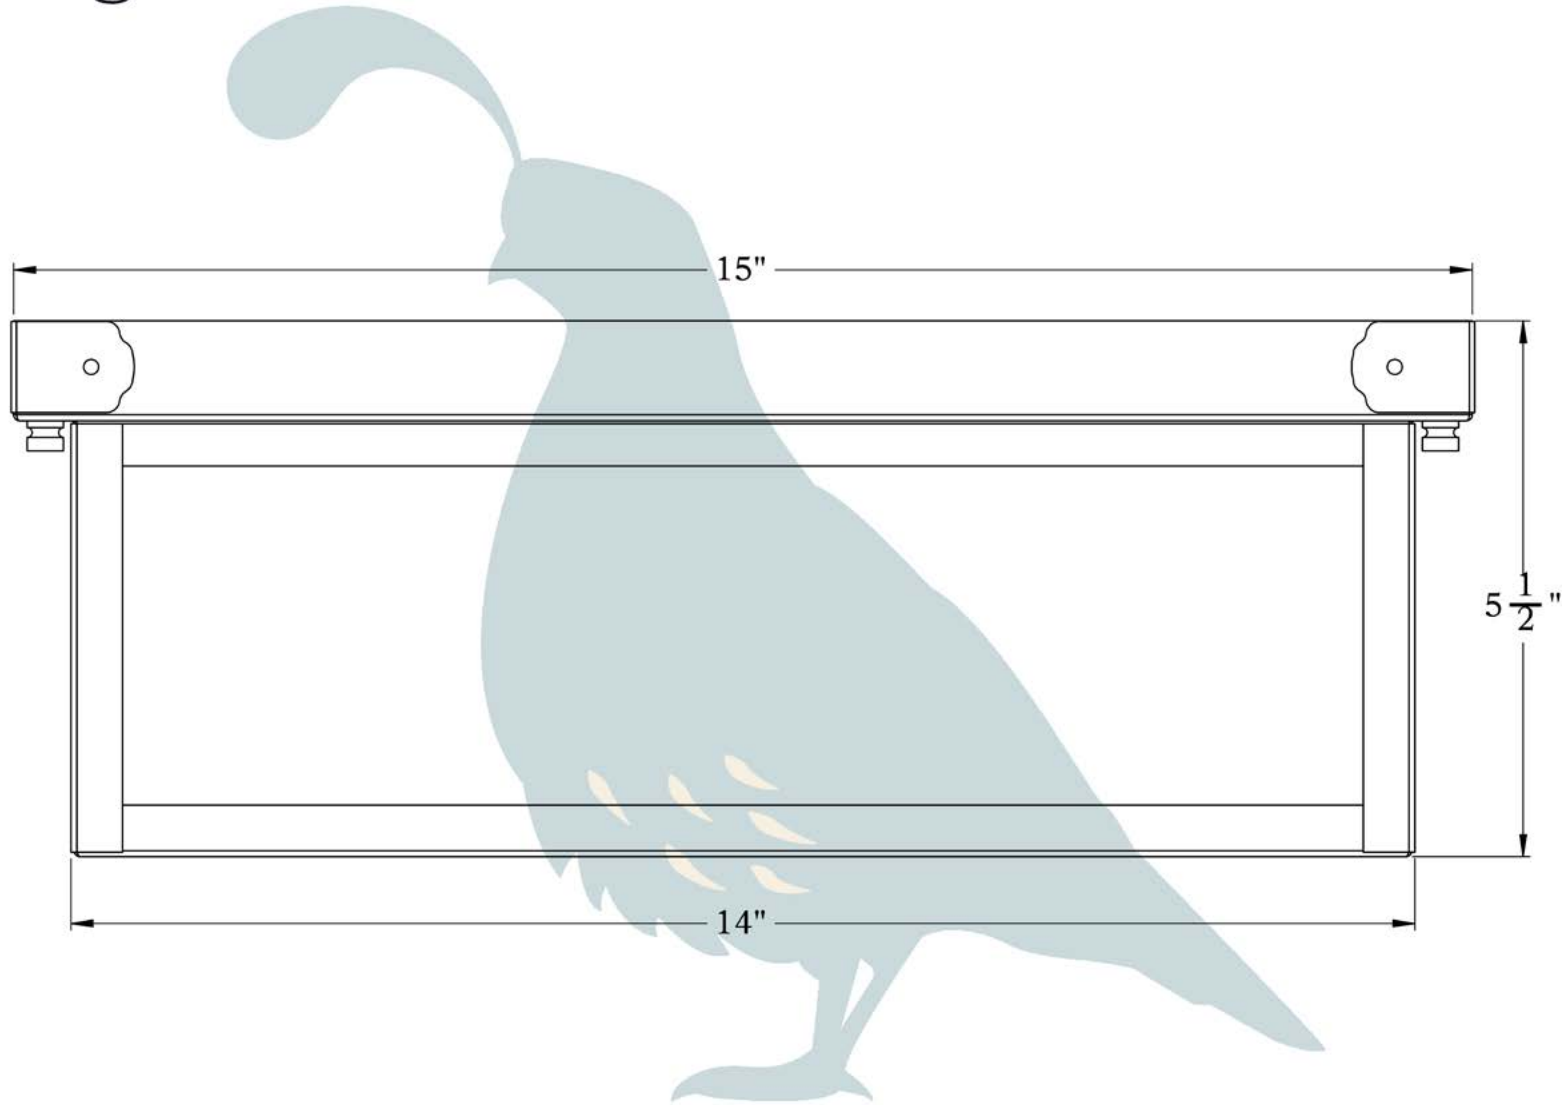

THE ANNANDALE SERIES
Ceiling Light
EXTRA LARGE

OLD CALIFORNIA
FINE LIGHTING &
HOME GOODS

X Large

975 N ENTERPRISE ST • ORANGE, CA 92867

PRODUCT No.	1005-5
TITLE	Annandale
UL RATING	Damp

LAMP BASE	Medium Base(*E26)
MAX WATTAGE	2-75W
VOLTAGE	120V

DIMENSIONS

Height	5 1/2"
Width	15"
Body Width	14"
Mounting Plate	15"

OVERLAYS AVAILABLE IN THIS SERIES

Lozenge

Lattice

Trellis

Diamonds

Cross

Glass Only

ELECTRICAL SPECS

UL Rating	Damp
Voltage	120V
Socket Type	Medium Base - E26
Number of Light Bulbs	2
Max Wattage per Bulb	75W
LED Bulb	Supplied
Dimmable	Yes

ADDITIONAL INFORMATION

Manufacturer	Old California
Mounting Location	Interior and Exterior
Material	Brass
Multiple Overlay Options	Yes
Bottom Glass Panels	Included