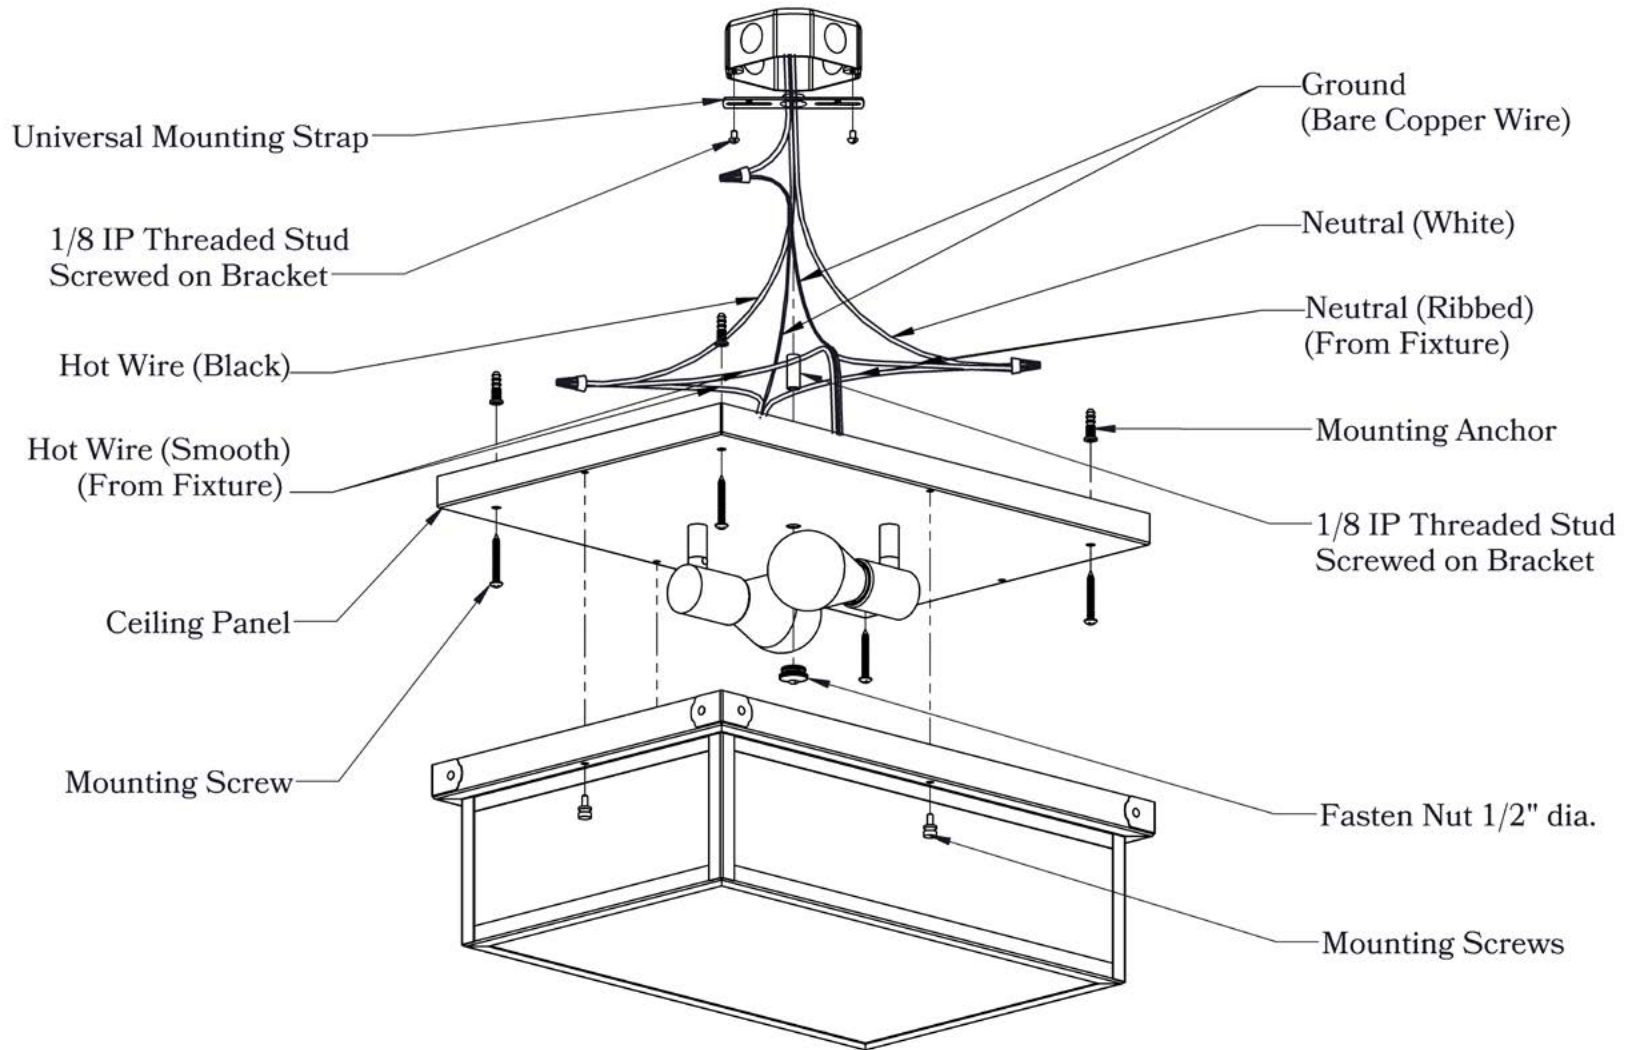

Glass Only

ELECTRICAL SPECS

UL Rating	Damp
Voltage	120V
Socket Type	Medium Base - E26
Number of Light Bulbs	2
Max Wattage per Bulb	75W
LED Bulb	Supplied
Dimmable	Yes

ADDITIONAL INFORMATION

Manufacturer	Old California
Mounting Location	Interior and Exterior
Material	Brass
Multiple Overlay Options	Yes
Bottom Glass Panels	Included

MOUNTING INSTRUCTIONS • Standard Ceiling Mount Version 2

CAUTION—DISCONNECT POWER

Always shut off power when installing or repairing this (or any other) electrical appliance. Failure to do so may result in severe injury or death. This product must be installed in accordance with applicable installation codes by a person familiar with the construction and operation of the product, and the hazards involved.