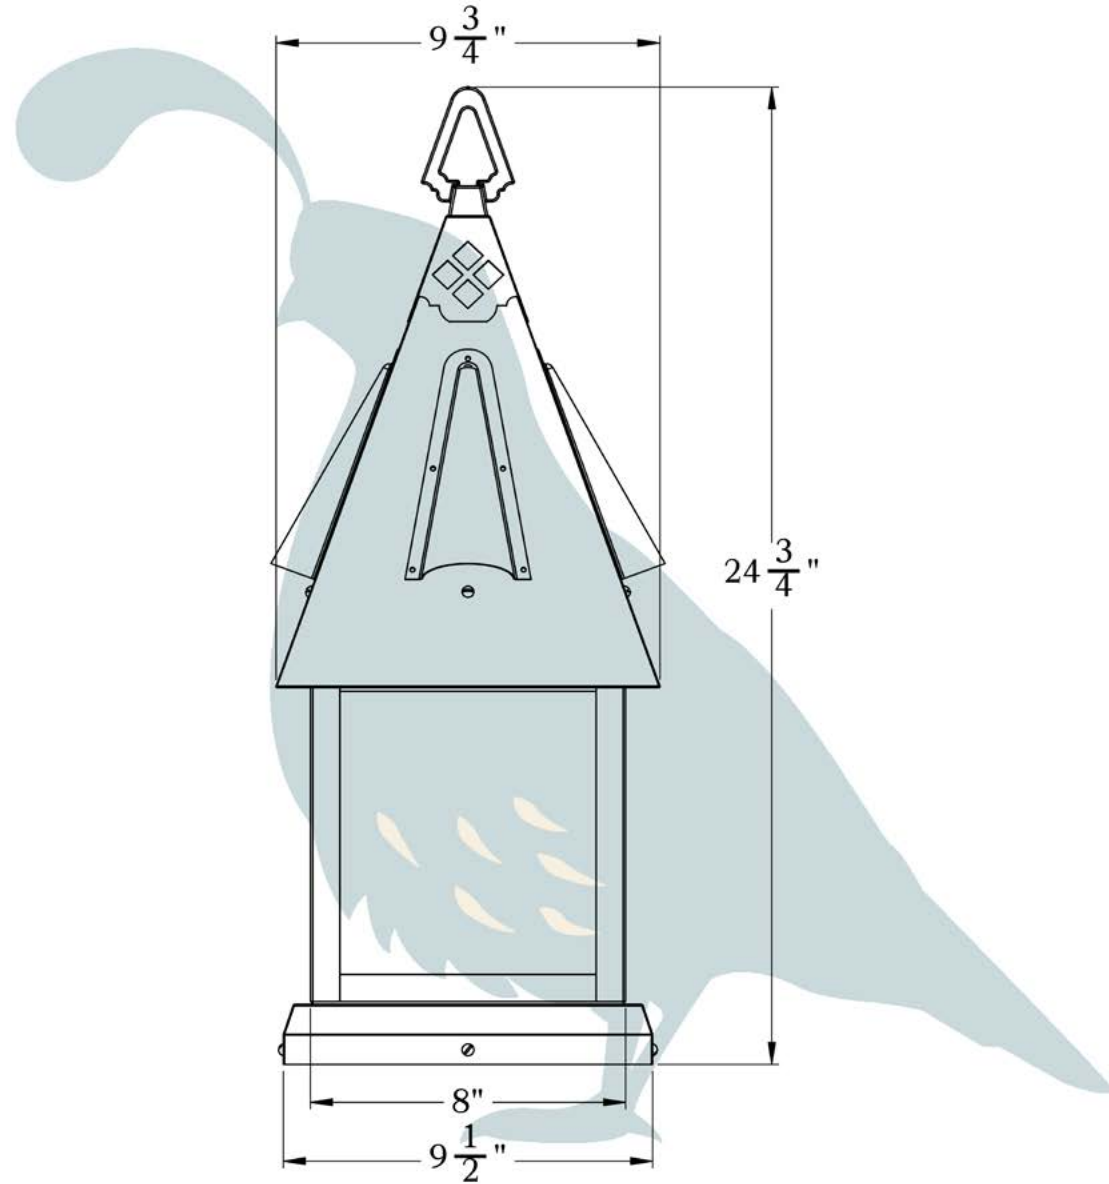

THE ANNANDALE SERIES
**Column Mount Lantern
with Candle Cluster**

EXTRA LARGE

OLD CALIFORNIA
FINE LIGHTING &
HOME GOODS

X Large

OLD CALIFORNIA
 975 N ENTERPRISE ST • ORANGE, CA 92867

PRODUCT No.	1005-6-CC	LAMP BASE	Candelabra Base (E12)
TITLE	Annandale	MAX WATTAGE	3-40W
UL RATING	Wet	VOLTAGE	120V

DIMENSIONS

Roof Width 9 3/4"
Body Width 8"
Height 24 3/4"
Mounting Base 9 1/2"

ELECTRICAL SPECS

UL Rating Wet
Voltage 120V
Socket Type Candelabra Base - E12
Number of Light Bulbs 3
Max Wattage per Bulb 40W
LED Bulb Supplied