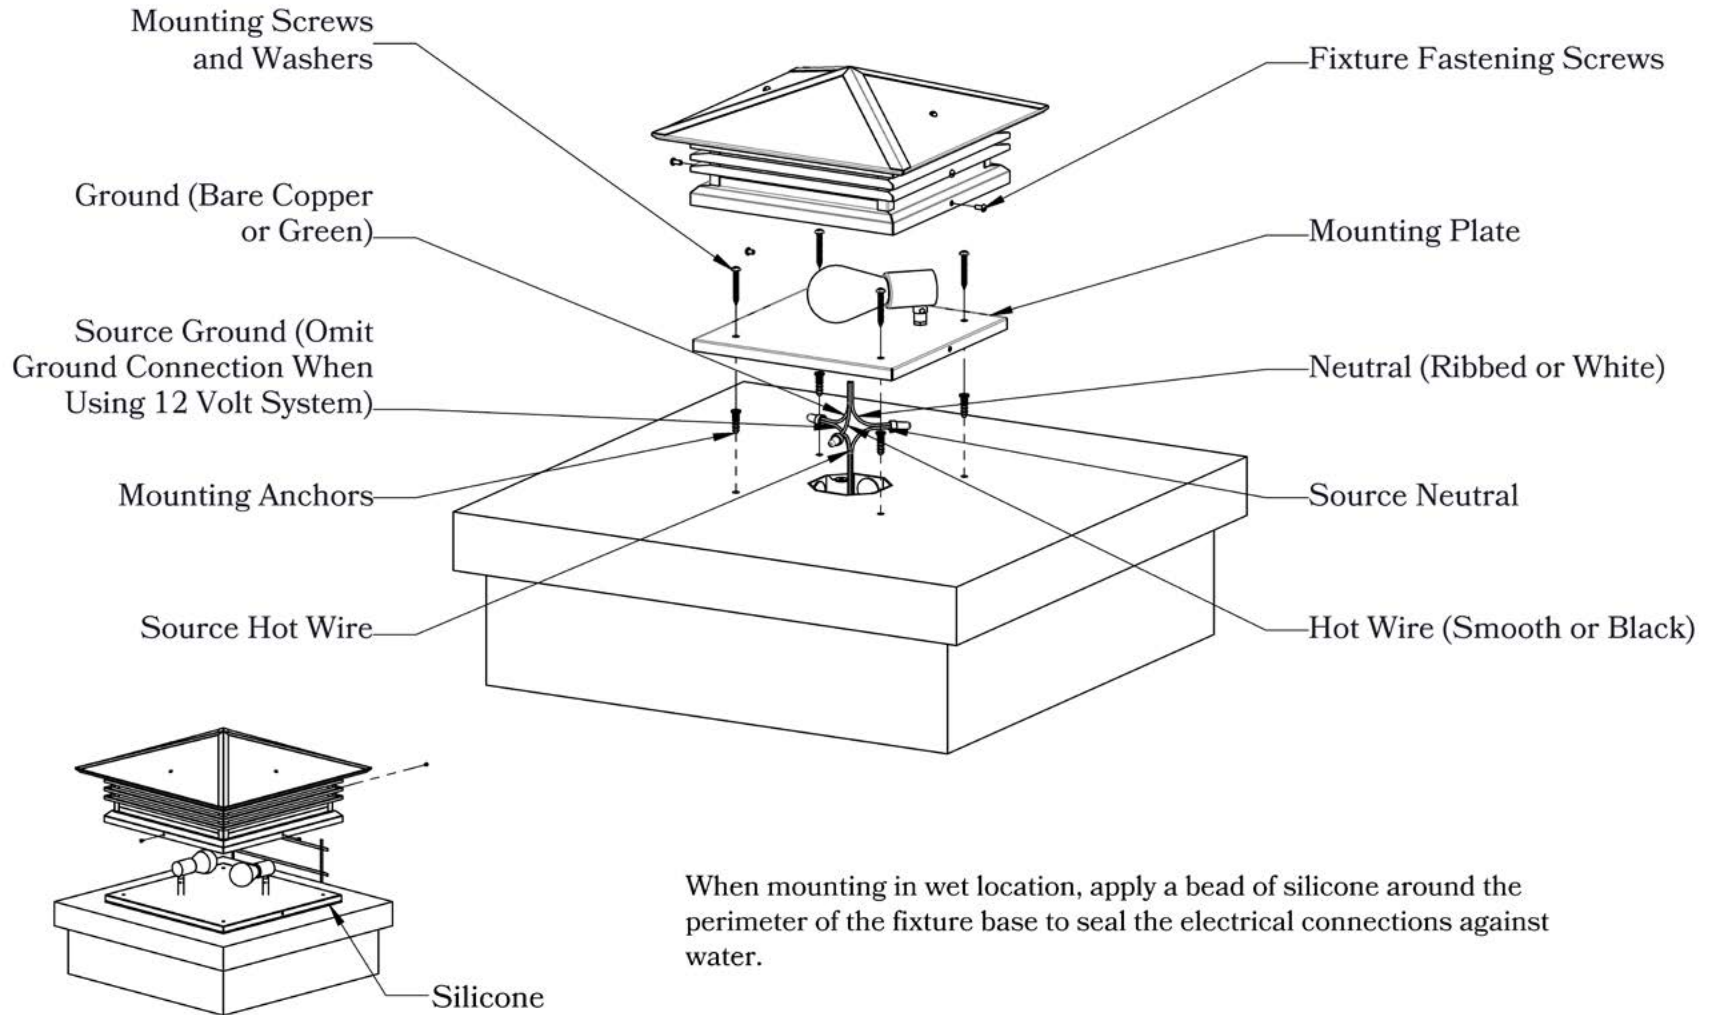

DIMENSIONS

Roof Width 9 3/4"
Body Width 8"
Height 24 3/4"
Mounting Base 9 1/2"

ELECTRICAL SPECS

UL Rating Wet
Voltage 120V
Socket Type Candelabra Base - E12
Number of Light Bulbs 3
Max Wattage per Bulb 40W
LED Bulb Supplied

Glass Only

MOUNTING INSTRUCTIONS • Column Light Version One**CAUTION—DISCONNECT POWER**

Always shut off power when installing or repairing this (or any other) electrical appliance. Failure to do so may result in severe injury or death. This product must be installed in accordance with applicable installation codes by a person familiar with the construction and operation of the product, and the hazards involved.