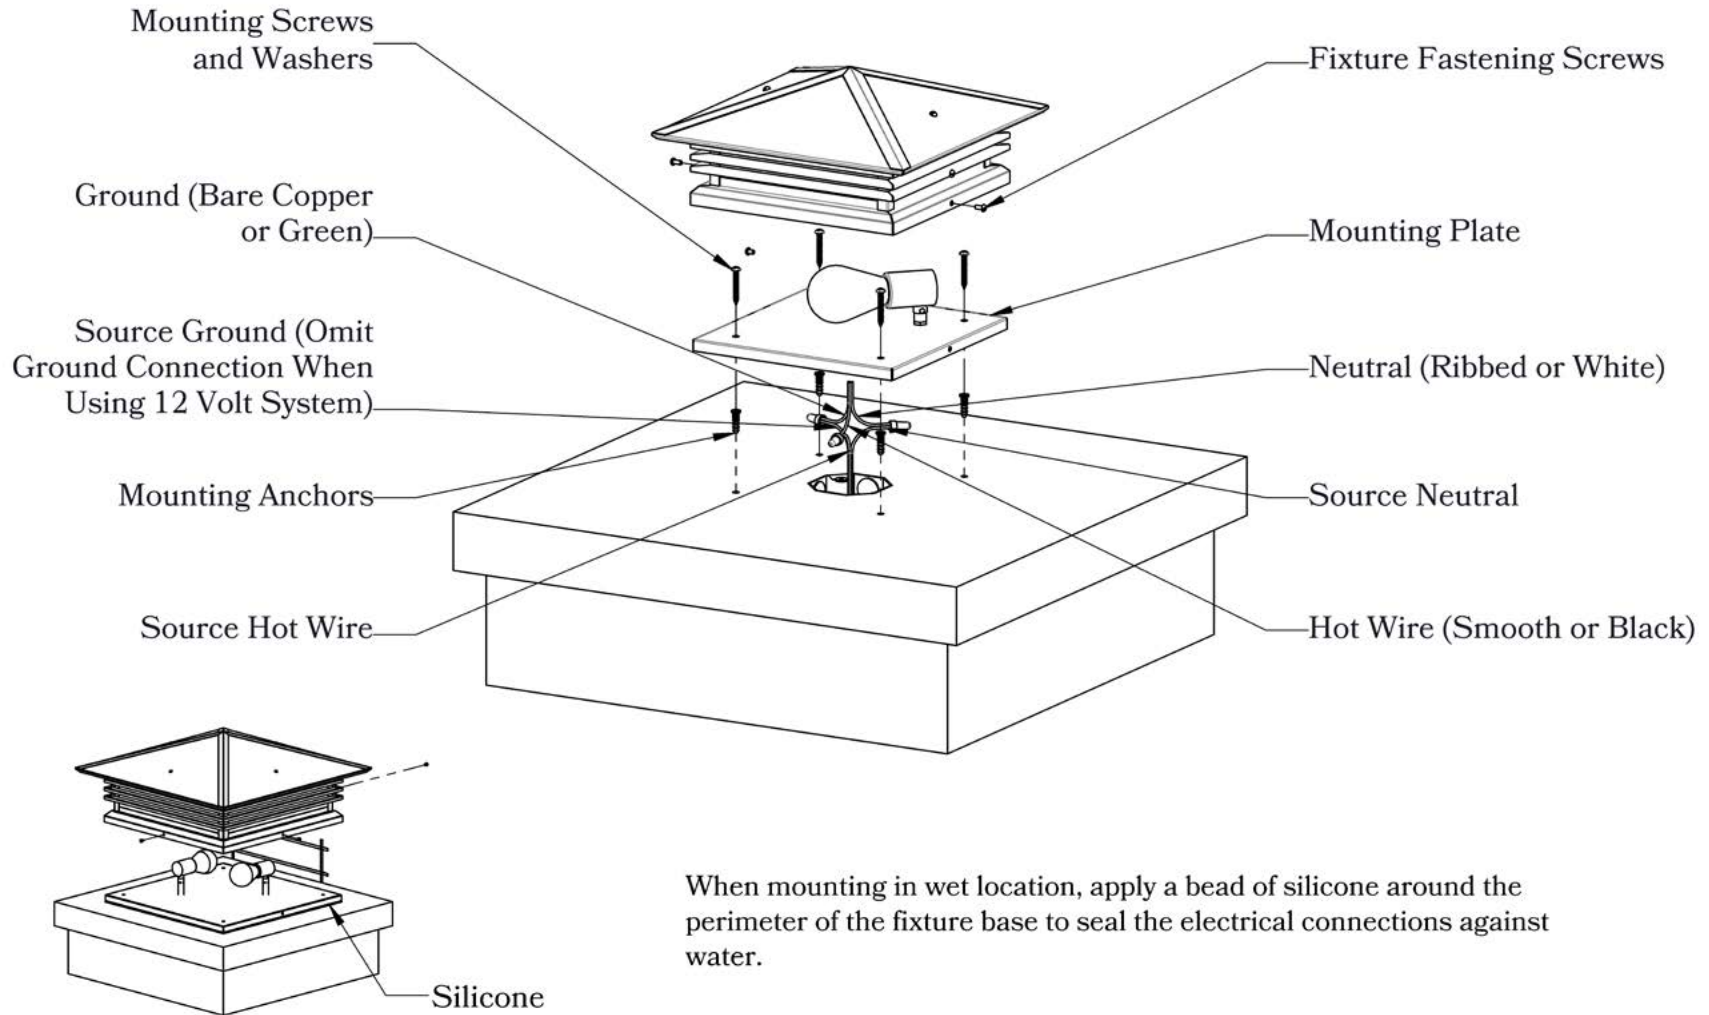

Glass Only

ELECTRICAL SPECS

UL Rating Wet
 Voltage 12V or 120V
 Socket Type Medium Base - E26
 Number of Light Bulbs 1
 Max Wattage per Bulb 100W
 LED Bulb Supplied

ADDITIONAL INFORMATION

Manufacturer Old California
 Mounting Location Exterior Only
 Material Brass
 Multiple Overlay Options Yes

MOUNTING INSTRUCTIONS • Column Light Version One

When mounting in wet location, apply a bead of silicone around the perimeter of the fixture base to seal the electrical connections against water.

CAUTION—DISCONNECT POWER