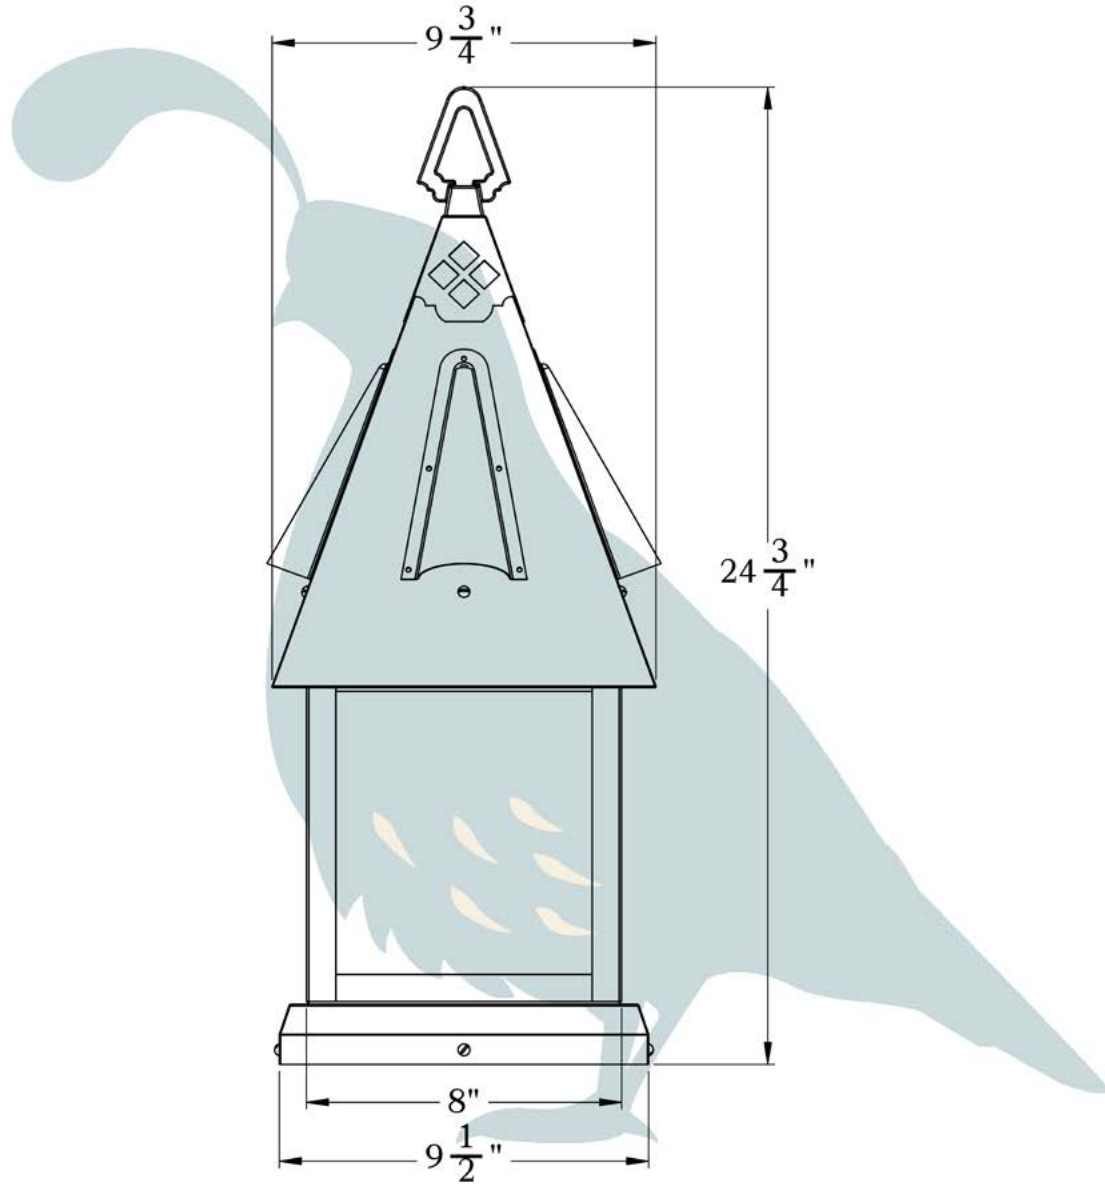

THE ANNANDALE SERIES
Column Mount Lantern
EXTRA LARGE

X Large

OLD CALIFORNIA
 975 N ENTERPRISE ST • ORANGE, CA 92867

PRODUCT No.	1005-6	LAMP BASE	Medium Base (E26)
TITLE	Annandale	MAX WATTAGE	100W
UL RATING	Wet	VOLTAGE	12V or 120V

DIMENSIONS

Roof Width 9 3/4"
 Body Width 8"
 Height 24 3/4"
 Mounting Base 9 1/2"

OVERLAYS AVAILABLE IN THIS SERIES

Lozenge

Lattice

Trellis

Diamonds

Cross

Glass Only

ELECTRICAL SPECS

UL Rating Wet
 Voltage 12V or 120V
 Socket Type Medium Base - E26
 Number of Light Bulbs 1
 Max Wattage per Bulb 100W
 LED Bulb Supplied

ADDITIONAL INFORMATION

Manufacturer Old California
 Mounting Location Exterior Only
 Material Brass
 Multiple Overlay Options Yes

MOUNTING INSTRUCTIONS • Column Light Version One

When mounting in wet location, apply a bead of silicone around the perimeter of the fixture base to seal the electrical connections against water.

CAUTION—DISCONNECT POWER