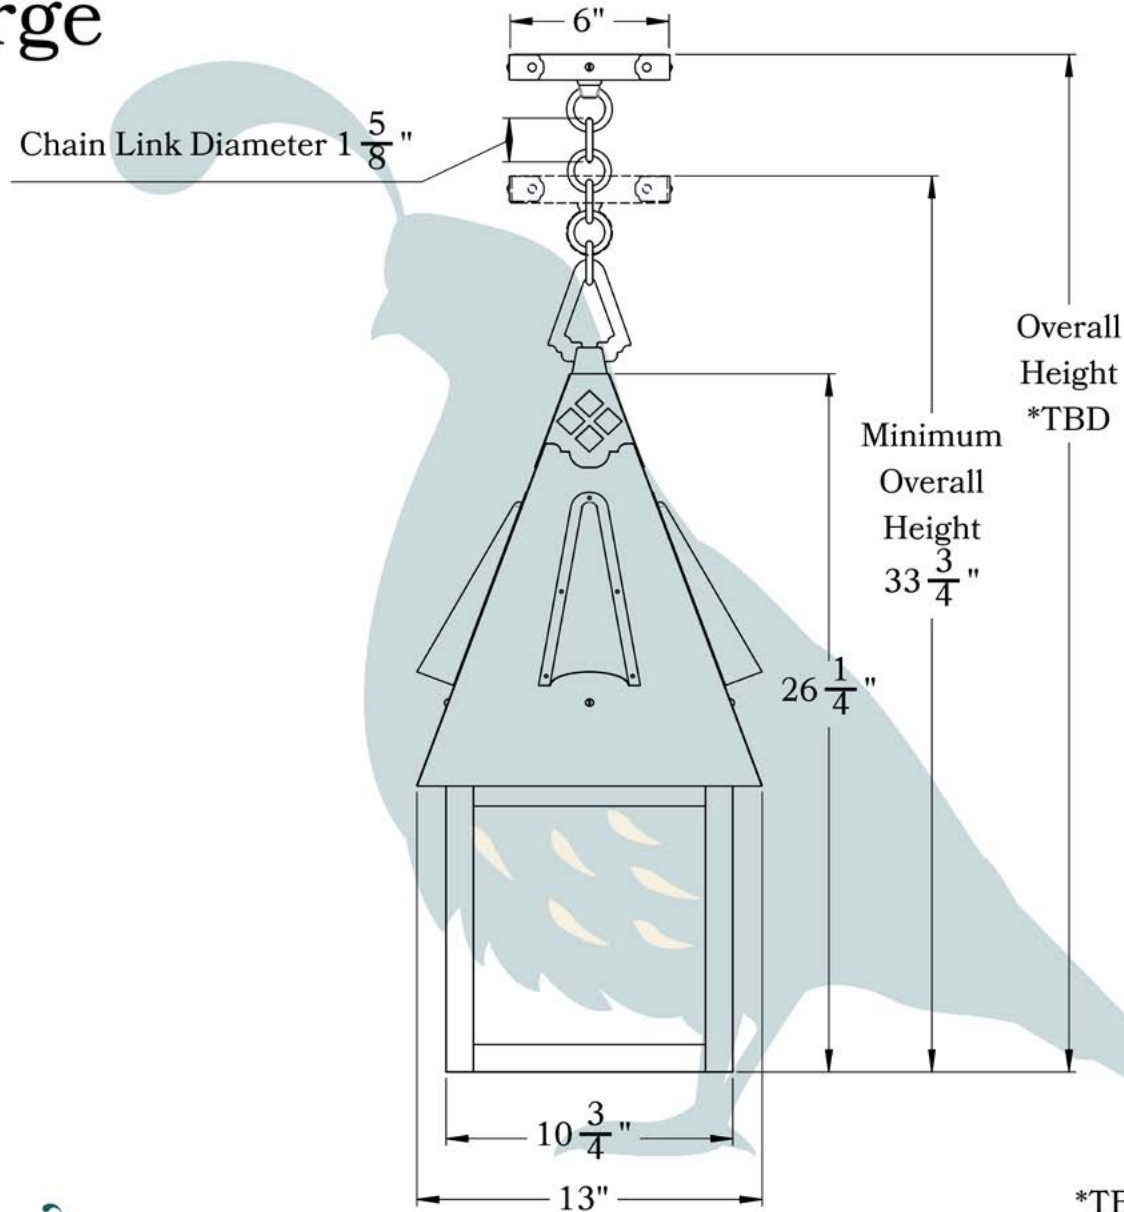

THE ANNANDALE SERIES
**Chain Pendant Lantern
with Candle Cluster**

2XL

OLD CALIFORNIA
FINE LIGHTING &
HOME GOODS

2X Large

*TBD= To be determined

PROPRIETARY AND CONFIDENTIAL

The information contained in this drawing is the sole property of Old California. Any reproduction in part or as a whole without written permission from Old California is prohibited.

OLD CALIFORNIA
 975 N ENTERPRISE ST • ORANGE, CA 92867

PRODUCT No.	1006-4-CC	LAMP BASE	Candelabra Base (E12)
TITLE	Annandale	MAX WATTAGE	4-40W
UL RATING	Damp	VOLTAGE	120V

DIMENSIONS

Roof Width	13"
Body Width	10 3/4"
Lantern Height	26 1/4"
Minimum Height	33 3/4"
Canopy	6"

OVERLAYS AVAILABLE IN THIS SERIES

Lozenge

Lattice

Trellis

Diamonds

Cross

Glass Only

ELECTRICAL SPECS

UL Rating	Damp
Voltage	120V
Socket Type	Candelabra Base - E12
Number of Light Bulbs	4
Max Wattage per Bulb	40W
LED Bulb	Supplied
Dimmable	Yes

ADDITIONAL INFORMATION

Manufacturer	Old California
Mounting Location	Interior and Exterior
Material	Brass
Multiple Overlay Options	Yes
Bottom Glass Panels	Included