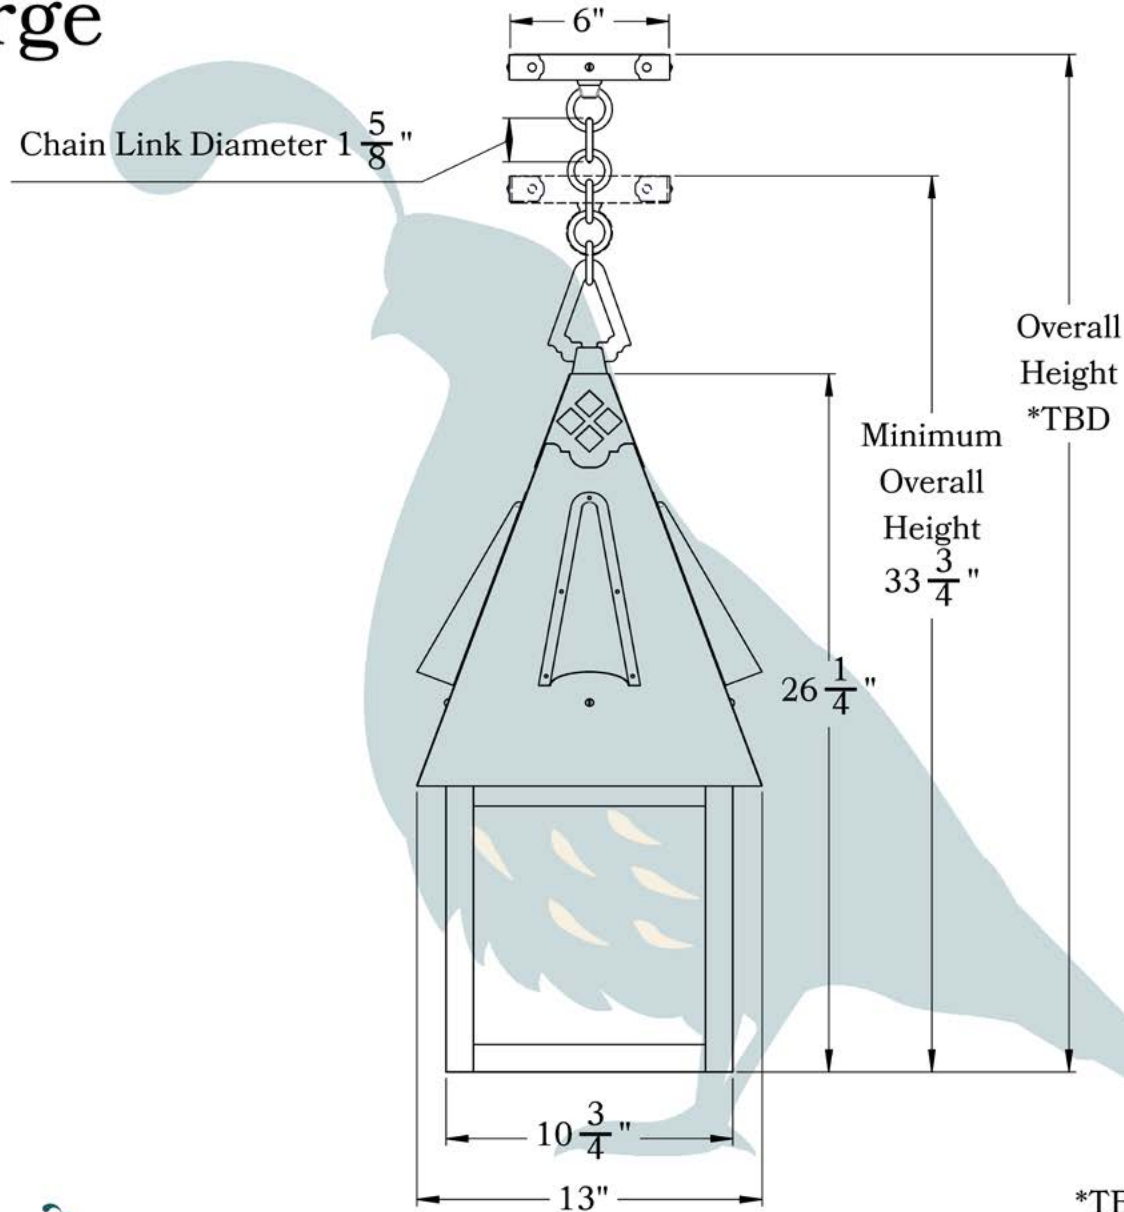

THE ANNANDALE SERIES
Chain Pendant Lantern

2XL

OLD CALIFORNIA
FINE LIGHTING &
HOME GOODS

2X Large

*TBD= To be determined

PROPRIETARY AND CONFIDENTIAL

The information contained in this drawing is the sole property of Old California. Any reproduction in part or as a whole without written permission from Old California is prohibited.

PRODUCT No.	1006-4	LAMP BASE	Medium Base (E26)
TITLE	Annandale	MAX WATTAGE	100W
UL RATING	Damp	VOLTAGE	120V

DIMENSIONS

Roof Width	13"
Body Width	10 3/4"
Lantern Height	26 1/4"
Minimum Height	34 3/4"
Canopy	6"

OVERLAYS AVAILABLE IN THIS SERIES

Lozenge

Lattice

Trellis

Diamonds

Cross

Glass Only

ELECTRICAL SPECS

UL Rating	Damp
Voltage	120V
Socket Type	Medium Base - E26
Number of Light Bulbs	1
Max Wattage per Bulb	100W
LED Bulb	Supplied
Dimmable	Yes

ADDITIONAL INFORMATION

Manufacturer	Old California
Mounting Location	Interior and Exterior
Material	Brass
Multiple Overlay Options	Yes
Bottom Glass Panels	Included