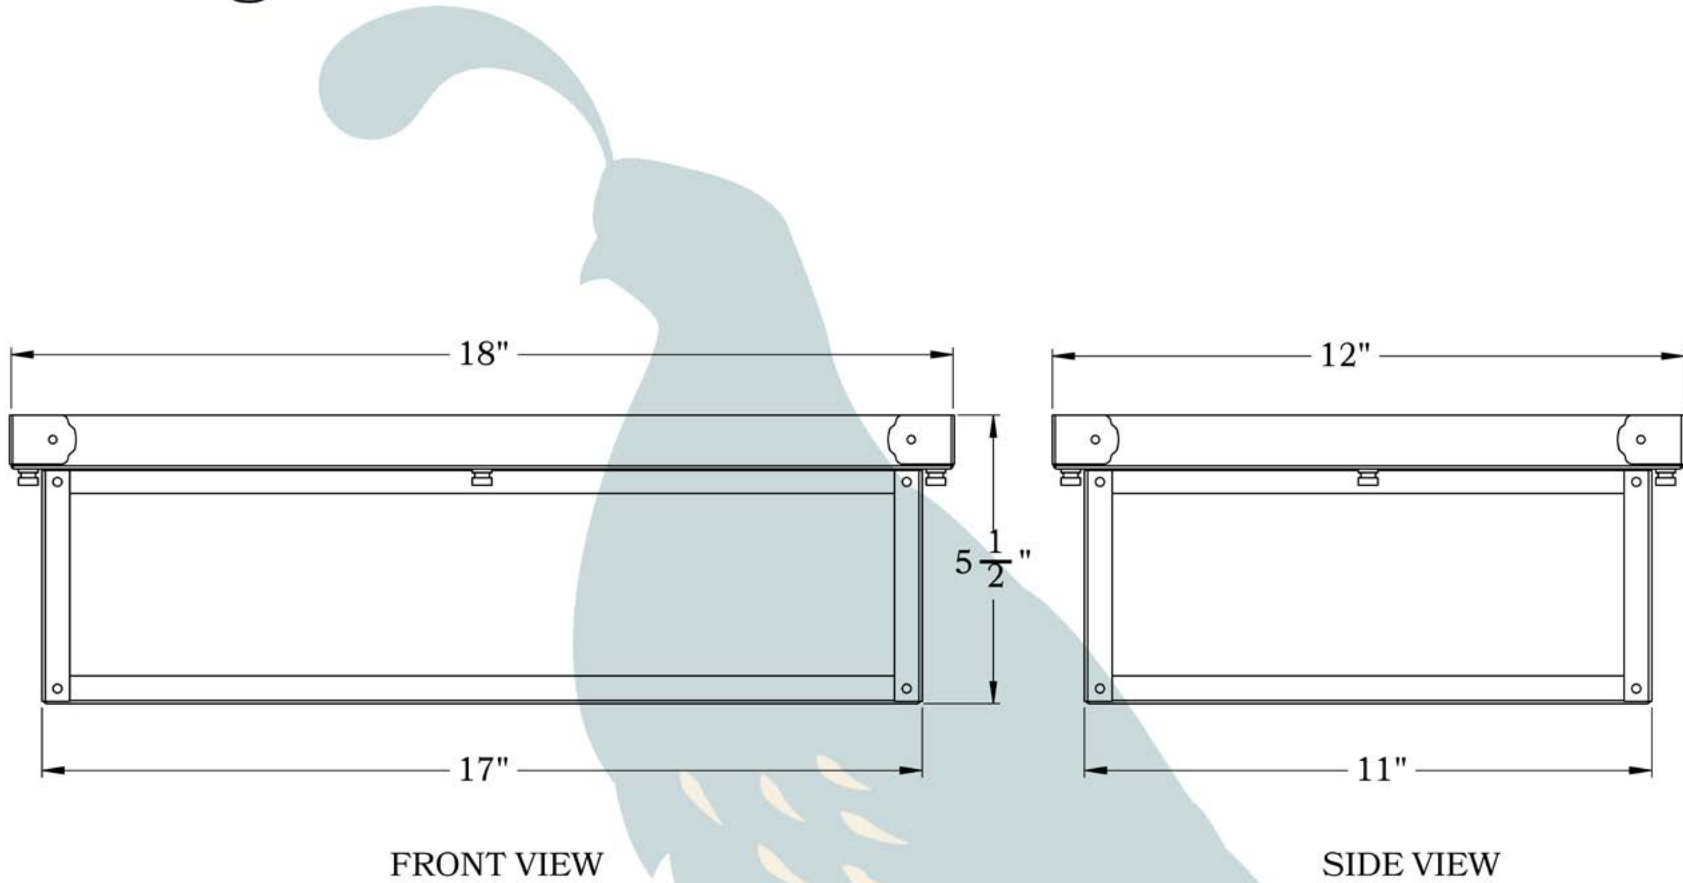

THE ANNANDALE SERIES
Ceiling Light
2XL

OLD CALIFORNIA
FINE LIGHTING &
HOME GOODS

2X Large

PRODUCT No. | 1006-5
TITLE | Annandale
UL RATING | Damp

LAMP BASE | Medium Base (E26)
MAX WATTAGE | 2-75W
VOLTAGE | 120V

DIMENSIONS

Height	5 1/2"
Width	18" x 12"
Body Width	17" x 11"
Mounting Plate	18" x 12"

OVERLAYS AVAILABLE IN THIS SERIES

Lozenge

Lattice

Trellis

Diamonds

Cross

Glass Only

ELECTRICAL SPECS

UL Rating	Damp
Voltage	120V
Socket Type	Medium Base - E26
Number of Light Bulbs	2
Max Wattage per Bulb	75W
LED Bulb	Supplied
Dimmable	Yes

ADDITIONAL INFORMATION

Manufacturer	Old California
Mounting Location	Interior and Exterior
Material	Brass
Multiple Overlay Options	Yes
Bottom Glass Panels	Included