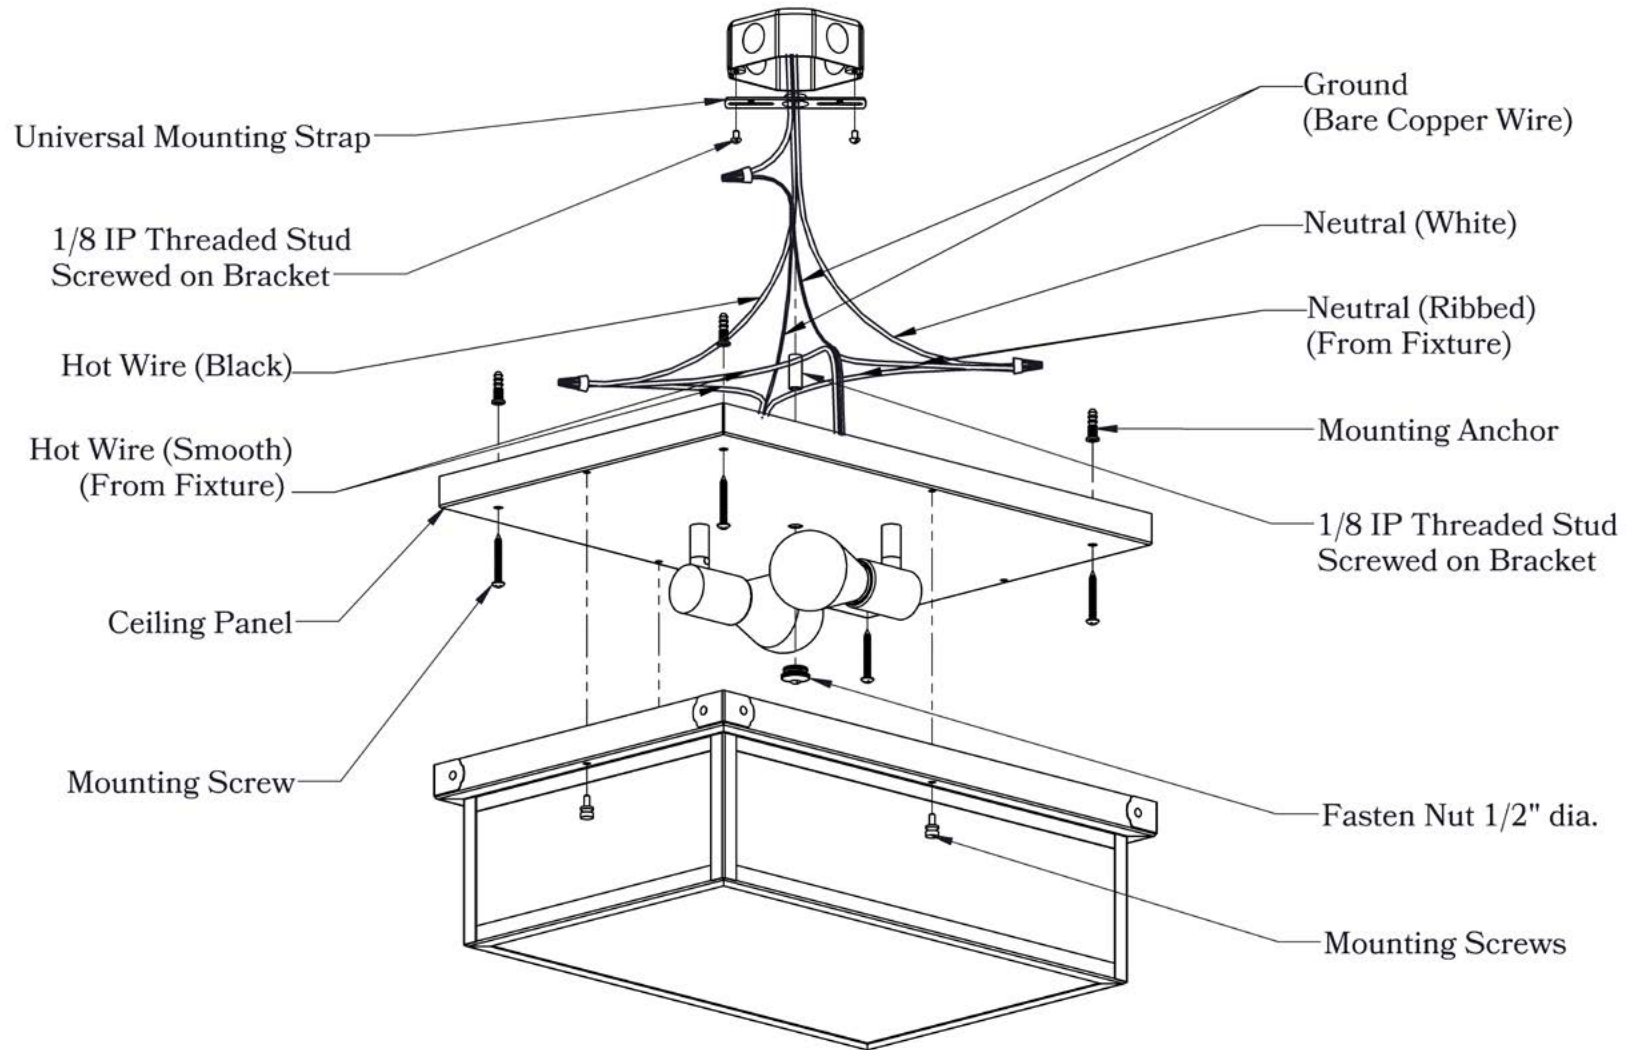

MOUNTING INSTRUCTIONS • Standard Ceiling Mount Version 2

CAUTION—DISCONNECT POWER

Always shut off power when installing or repairing this (or any other) electrical appliance. Failure to do so may result in severe injury or death. This product must be installed in accordance with applicable installation codes by a person familiar with the construction and operation of the product, and the hazards involved.