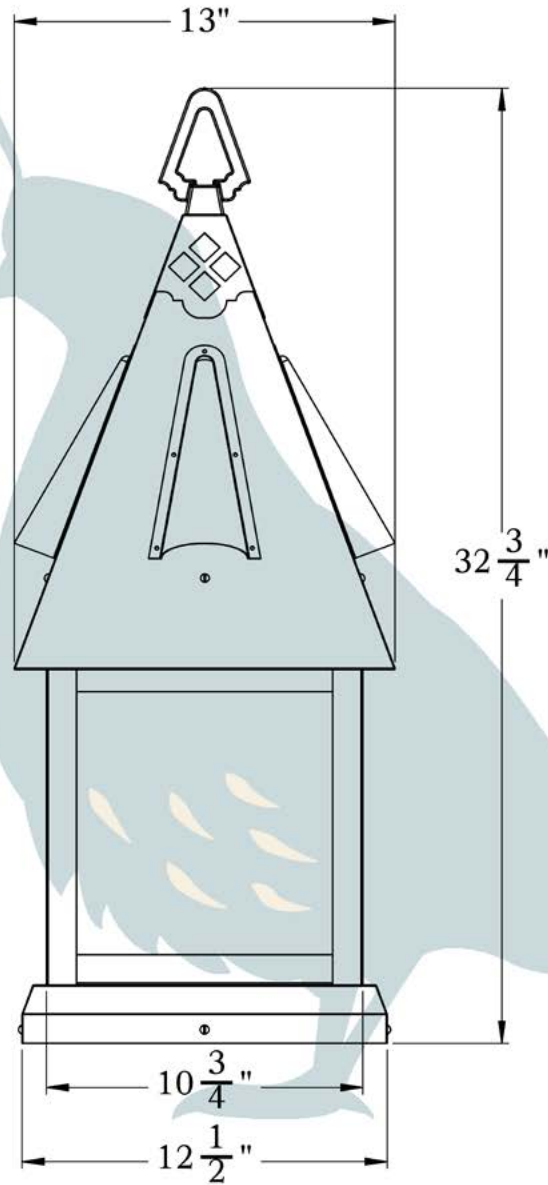

THE ANNANDALE SERIES  
**Column Mount Lantern  
with Candle Cluster**

2XL

**OLD CALIFORNIA**  
FINE LIGHTING &  
HOME GOODS

# 2X Large

**OLD CALIFORNIA**  
 975 N ENTERPRISE ST • ORANGE, CA 92867

|             |           |             |                       |
|-------------|-----------|-------------|-----------------------|
| PRODUCT No. | 1006-6-CC | LAMP BASE   | Candelabra Base (E12) |
| TITLE       | Annandale | MAX WATTAGE | 4-40W                 |
| UL RATING   | Wet       | VOLTAGE     | 120V                  |

### DIMENSIONS

Roof Width 13"  
 Body Width 10 3/4"  
 Height 32 3/4"  
 Mounting Base 12 1/2"