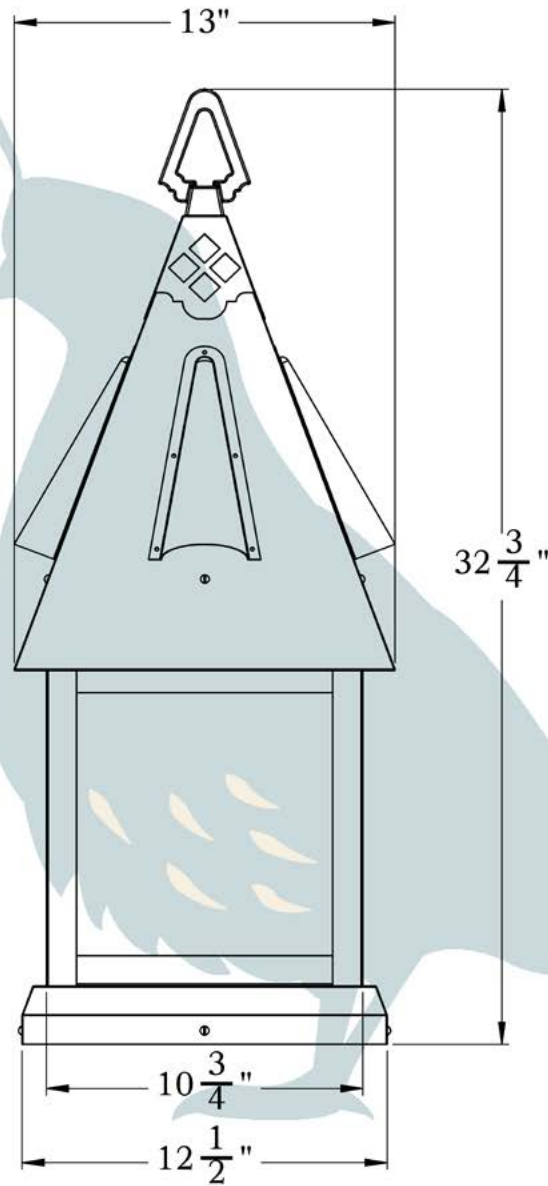

THE ANNANDALE SERIES
Column Mount Lantern
2XL

OLD CALIFORNIA
FINE LIGHTING &
HOME GOODS

2X Large

OLD CALIFORNIA
 975 N ENTERPRISE ST • ORANGE, CA 92867

PRODUCT No.	1006-6	LAMP BASE	Medium Base (E26)
TITLE	Annandale	MAX WATTAGE	100W
UL RATING	Wet	VOLTAGE	12V or 120V

DIMENSIONS

Roof Width 13"
 Body Width 10 3/4"
 Height 32 3/4"
 Mounting Base 12 1/2"

OVERLAYS AVAILABLE IN THIS SERIES

Lozenge

Lattice

Trellis

Diamonds

Cross

Glass Only

ELECTRICAL SPECS

UL Rating Wet
 Voltage 12V or 120V
 Socket Type Medium Base - E26
 Number of Light Bulbs 1
 Max Wattage per Bulb 100W
 LED Bulb Supplied

ADDITIONAL INFORMATION

Manufacturer Old California
 Mounting Location Exterior Only
 Material Brass
 Multiple Overlay Options Yes