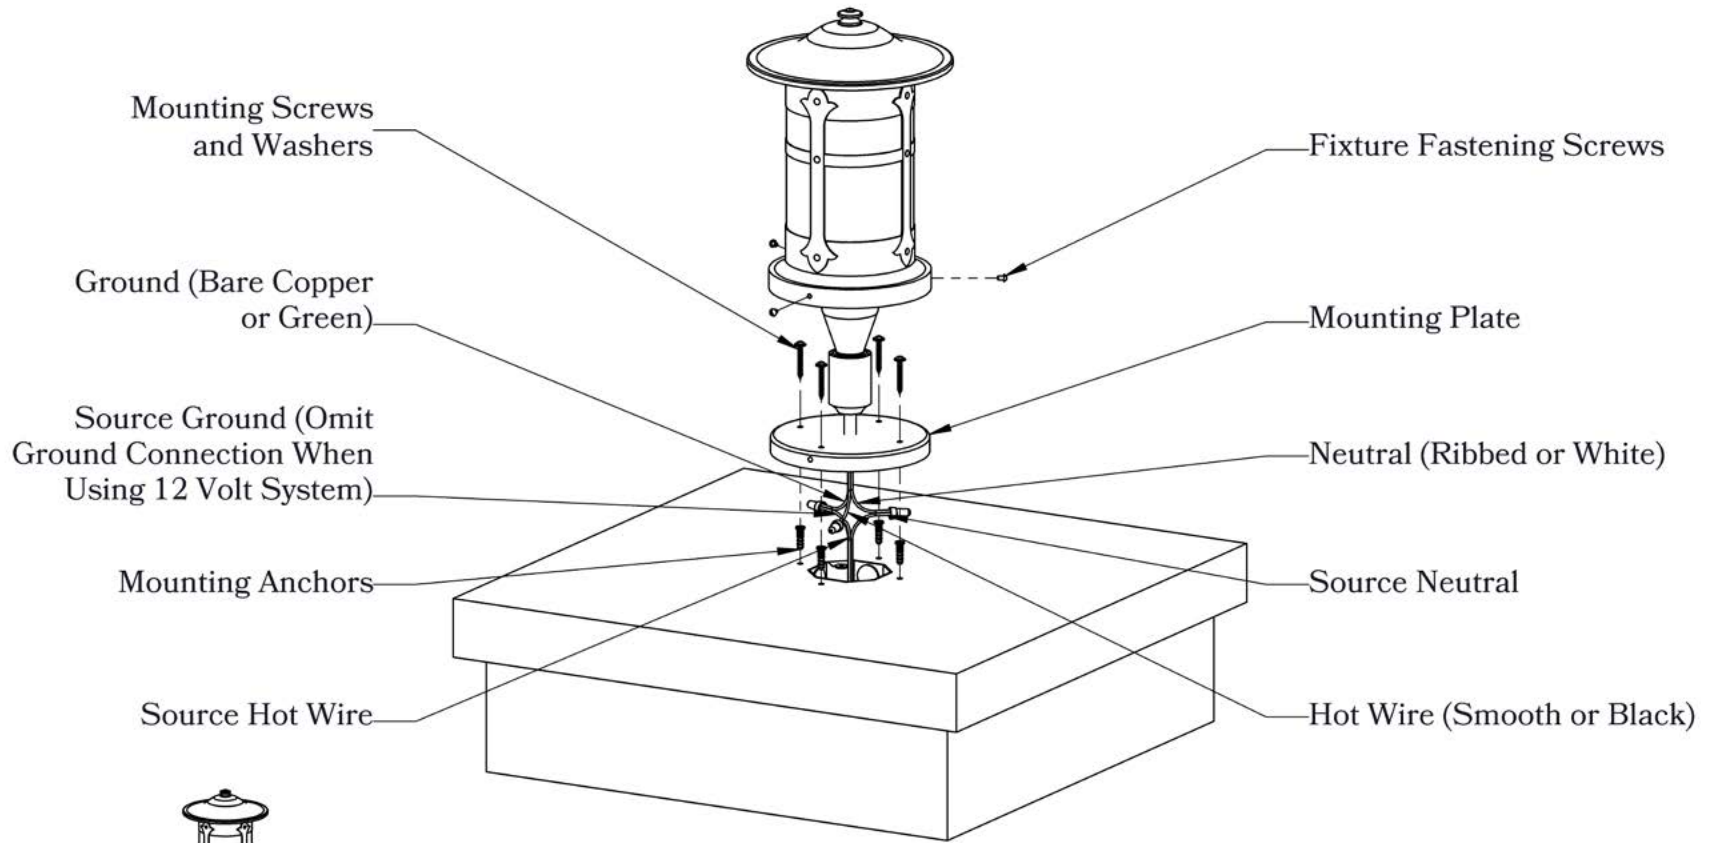

DIMENSIONS

Roof Width	6 1/2"
Body Width	4"
Height	9 1/2"
Mounting Base	5 1/4"

ELECTRICAL SPECS

UL Rating	Wet
Voltage	12V or 120V
Socket Type	Medium Base - E26
Number of Light Bulbs	1
Max Wattage per Bulb	60W
LED Bulb	Supplied

ADDITIONAL INFORMATION

Manufacturer	Old California
Mounting Location	Exterior Only
Material	Brass
Multiple Overlay Options	No

Mounting Instructions | Round Column Light

When mounting in wet location, apply a bead of silicone around the perimeter of the fixture base to seal the electrical connections against water.