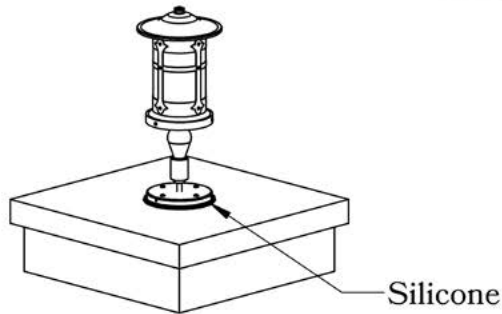

DIMENSIONS

Roof Width	6 1/2"
Body Width	4"
Height	9 1/2"
Mounting Base	5 1/4"

ELECTRICAL SPECS

UL Rating	Wet
Voltage	12V or 120V
Socket Type	Medium Base - E26
Number of Light Bulbs	1
Max Wattage per Bulb	60W
LED Bulb	Supplied

ADDITIONAL INFORMATION

Manufacturer	Old California
Mounting Location	Exterior Only
Material	Brass
Multiple Overlay Options	No

Mounting Instructions | Round Column Light

When mounting in wet location, apply a bead of silicone around the perimeter of the fixture base to seal the electrical connections against water.