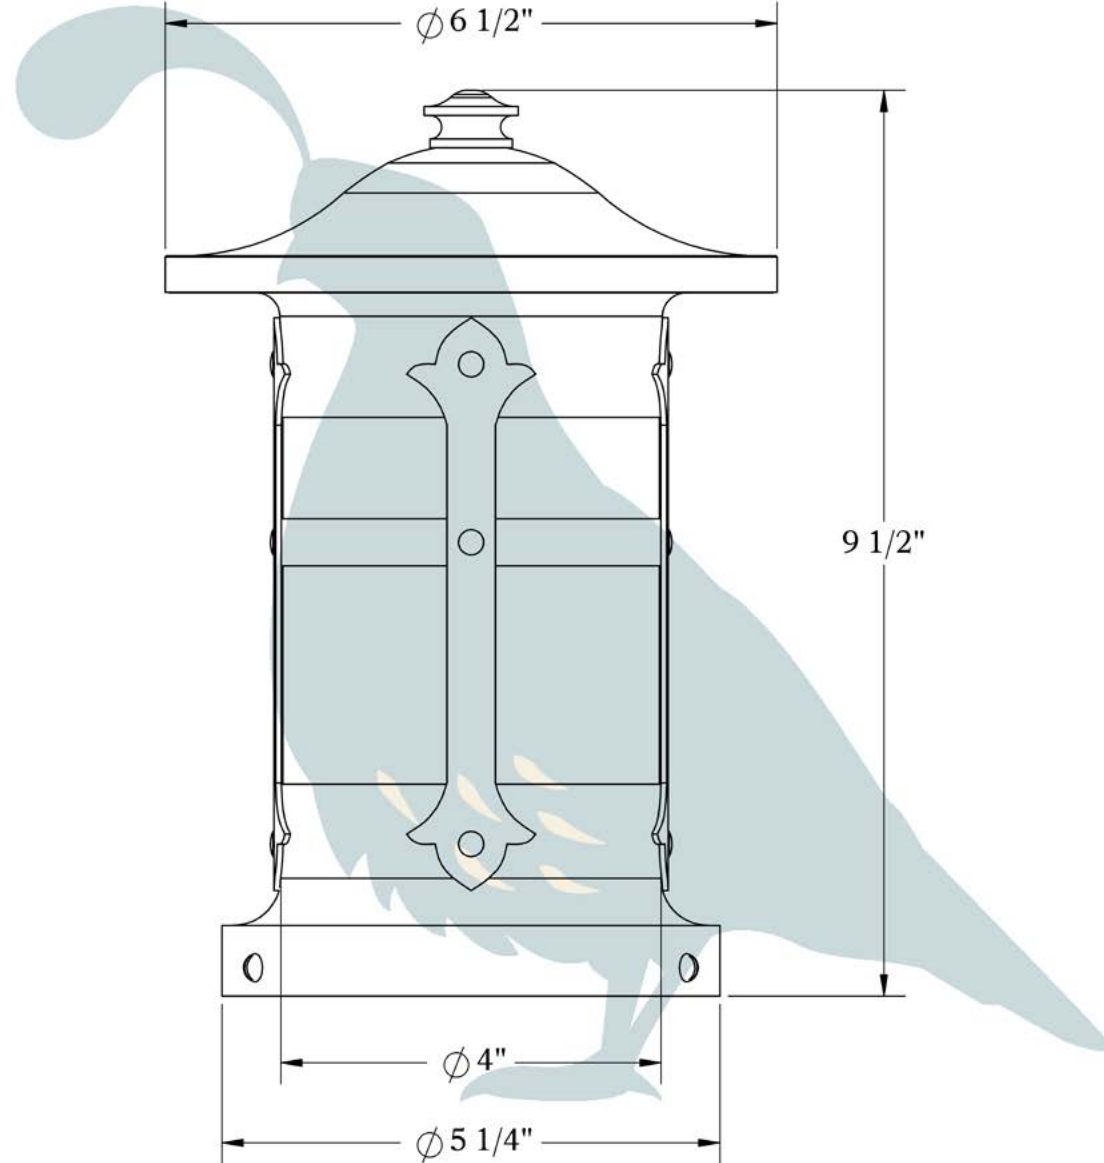

THE HOLLY SERIES
Column Mount Lantern
SMALL

OLD CALIFORNIA
FINE LIGHTING &
HOME GOODS

Small

OLD CALIFORNIA
 975 N ENTERPRISE ST • ORANGE, CA 92867

PRODUCT No.	102-6	LAMP BASE	Meidum Base (E26)
TITLE	Holly	MAX WATTAGE	60W
UL RATING	Wet	VOLTAGE	12V or 120V

DIMENSIONS

Roof Width	6 1/2"
Body Width	4"
Height	9 1/2"
Mounting Base	5 1/4"

ELECTRICAL SPECS

UL Rating	Wet
Voltage	12V or 120V
Socket Type	Medium Base - E26
Number of Light Bulbs	1
Max Wattage per Bulb	60W
LED Bulb	Supplied

ADDITIONAL INFORMATION

Manufacturer	Old California
Mounting Location	Exterior Only
Material	Brass
Multiple Overlay Options	No

Mounting Instructions | Round Column Light

When mounting in wet location, apply a bead of silicone around the perimeter of the fixture base to seal the electrical connections against water.