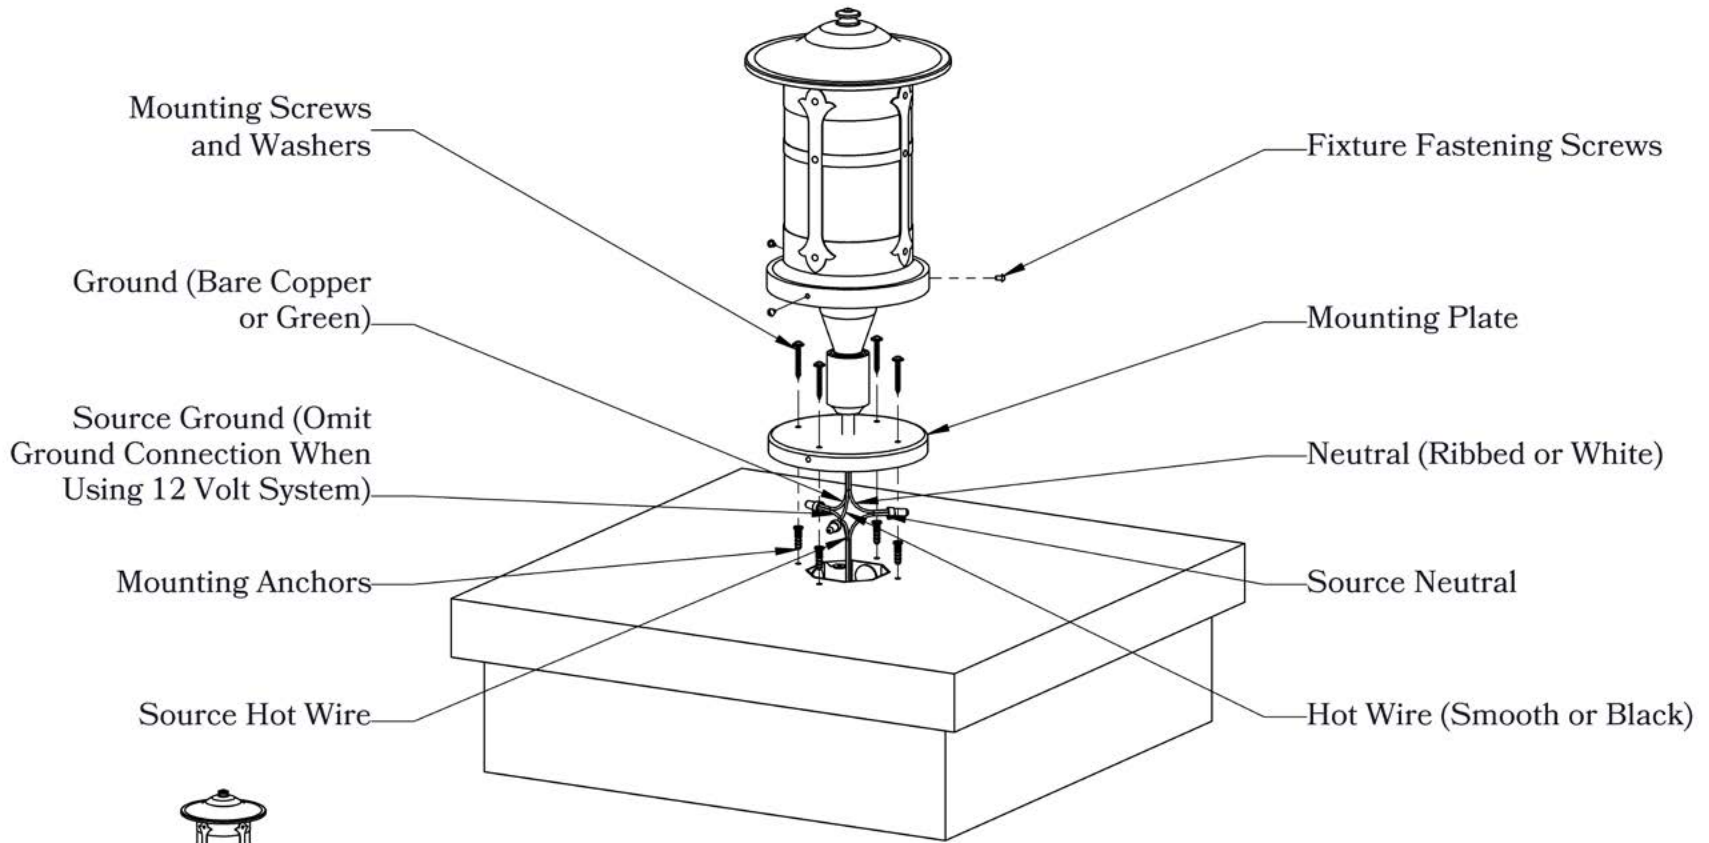

DIMENSIONS

| | |
|---------------|--------|
| Roof Width | 8 1/2" |
| Body Width | 5 1/2" |
| Height | 12" |
| Mounting Base | 6 3/4" |

ELECTRICAL SPECS

| | |
|-----------------------|-------------------|
| UL Rating | Wet |
| Voltage | 12V or 120V |
| Socket Type | Medium Base - E26 |
| Number of Light Bulbs | 1 |
| Max Wattage per Bulb | 60W |
| LED Bulb | Supplied |

Mounting Instructions | Round Column Light

When mounting in wet location, apply a bead of silicone around the perimeter of the fixture base to seal the electrical connections against water.

CAUTION—DISCONNECT POWER