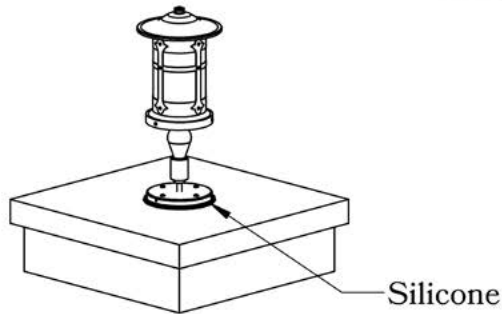

DIMENSIONS

| | |
|---------------|--------|
| Roof Width | 8 1/2" |
| Body Width | 5 1/2" |
| Height | 12" |
| Mounting Base | 6 3/4" |

ELECTRICAL SPECS

| | |
|-----------------------|-------------------|
| UL Rating | Wet |
| Voltage | 12V or 120V |
| Socket Type | Medium Base - E26 |
| Number of Light Bulbs | 1 |
| Max Wattage per Bulb | 60W |
| LED Bulb | Supplied |

Mounting Instructions | Round Column Light

When mounting in wet location, apply a bead of silicone around the perimeter of the fixture base to seal the electrical connections against water.

CAUTION—DISCONNECT POWER