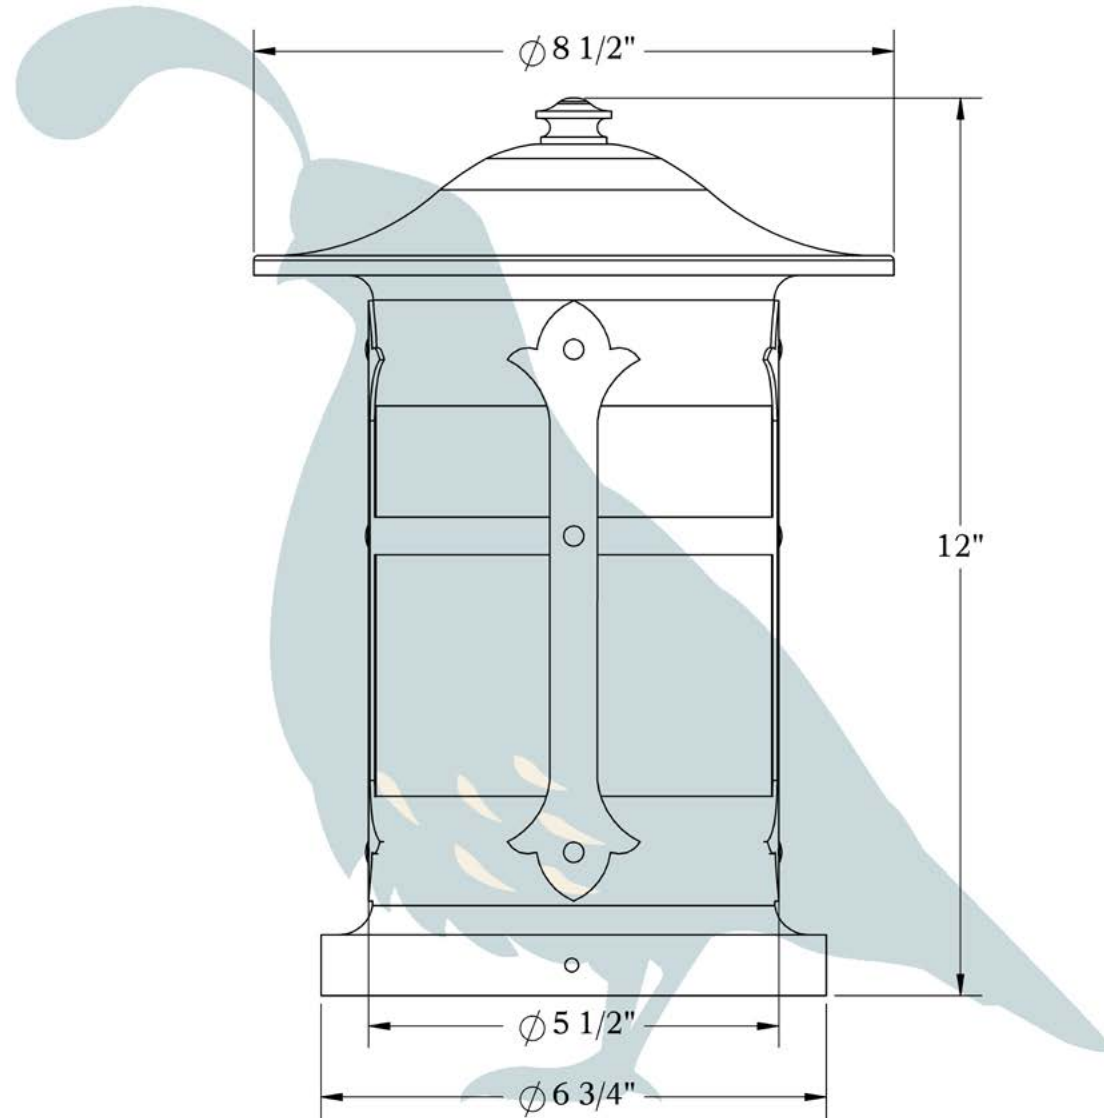

THE HOLLY SERIES
Column Mounted Lantern
MEDIUM

Medium

OLD CALIFORNIA
 975 N ENTERPRISE ST • ORANGE, CA 92867

PRODUCT No. | 103-6
 TITLE | Holly
 UL RATING | Wet

LAMP BASE | Medium Base (E26)
 MAX WATTAGE | 100W
 VOLTAGE | 12V or 120V

DIMENSIONS

| | |
|---------------|--------|
| Roof Width | 8 1/2" |
| Body Width | 5 1/2" |
| Height | 12" |
| Mounting Base | 6 3/4" |

ELECTRICAL SPECS

| | |
|-----------------------|-------------------|
| UL Rating | Wet |
| Voltage | 12V or 120V |
| Socket Type | Medium Base - E26 |
| Number of Light Bulbs | 1 |
| Max Wattage per Bulb | 60W |
| LED Bulb | Supplied |

ADDITIONAL INFORMATION

| | |
|--------------------------|----------------|
| Manufacturer | Old California |
| Mounting Location | Exterior Only |
| Material | Brass |
| Multiple Overlay Options | No |

Mounting Instructions | Round Column Light

When mounting in wet location, apply a bead of silicone around the perimeter of the fixture base to seal the electrical connections against water.

CAUTION—DISCONNECT POWER