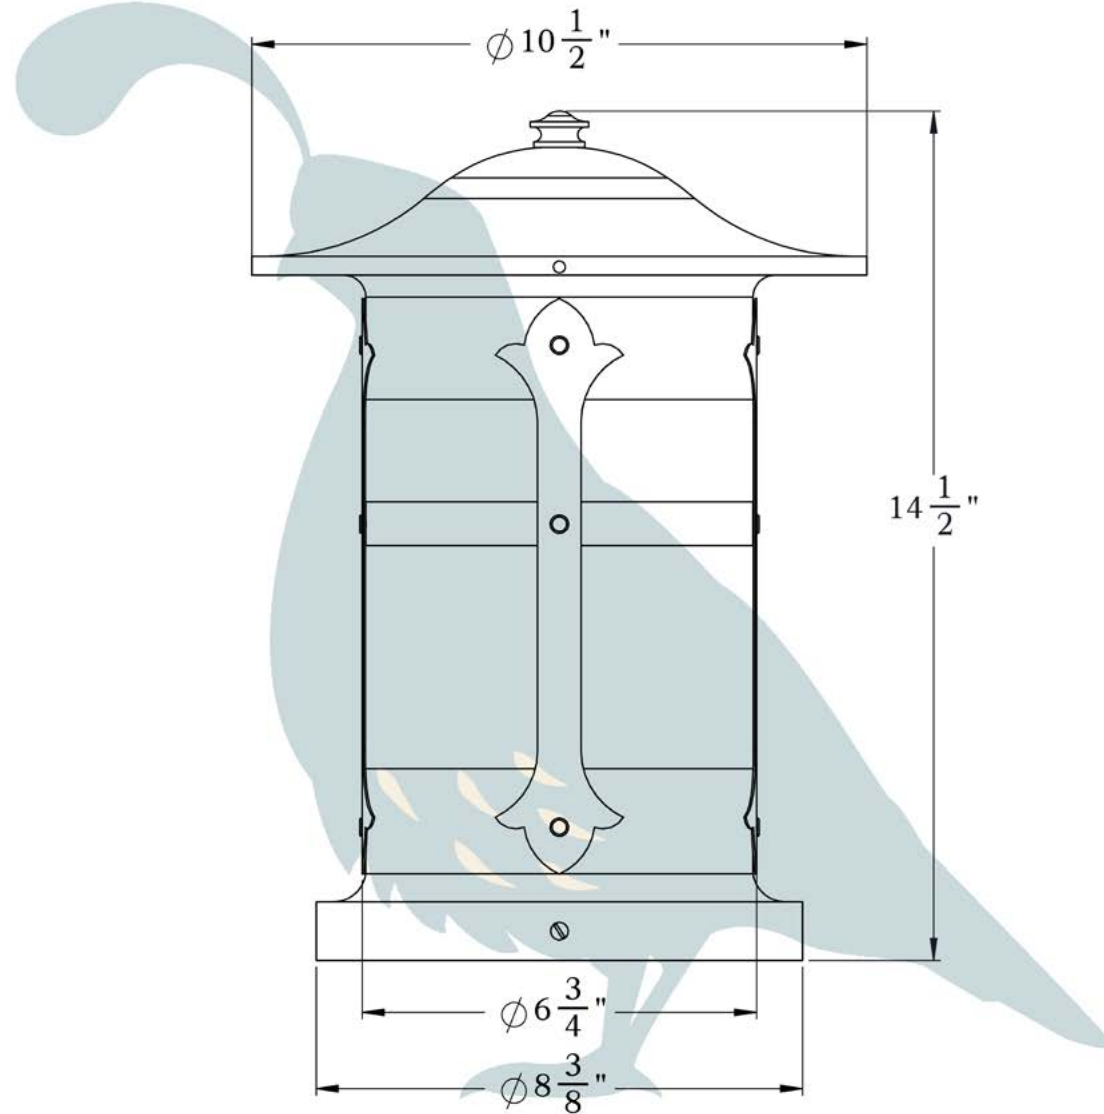

THE HOLLY SERIES
Column Mounted Lantern
LARGE

Large

DIMENSIONS

Roof Width	10 1/2"
Body Width	6 3/4"
Height	14 1/2"
Mounting Base	8 3/8"

ELECTRICAL SPECS

UL Rating	Wet
Voltage	12V or 120V
Socket Type	Medium Base - E26
Number of Light Bulbs	1
Max Wattage per Bulb	60W
LED Bulb	Supplied

ADDITIONAL INFORMATION

Manufacturer	Old California
Mounting Location	Exterior Only
Material	Brass
Multiple Overlay Options	Not Available

Mounting Instructions | Round Column Light

When mounting in wet location, apply a bead of silicone around the perimeter of the fixture base to seal the electrical connections against water.