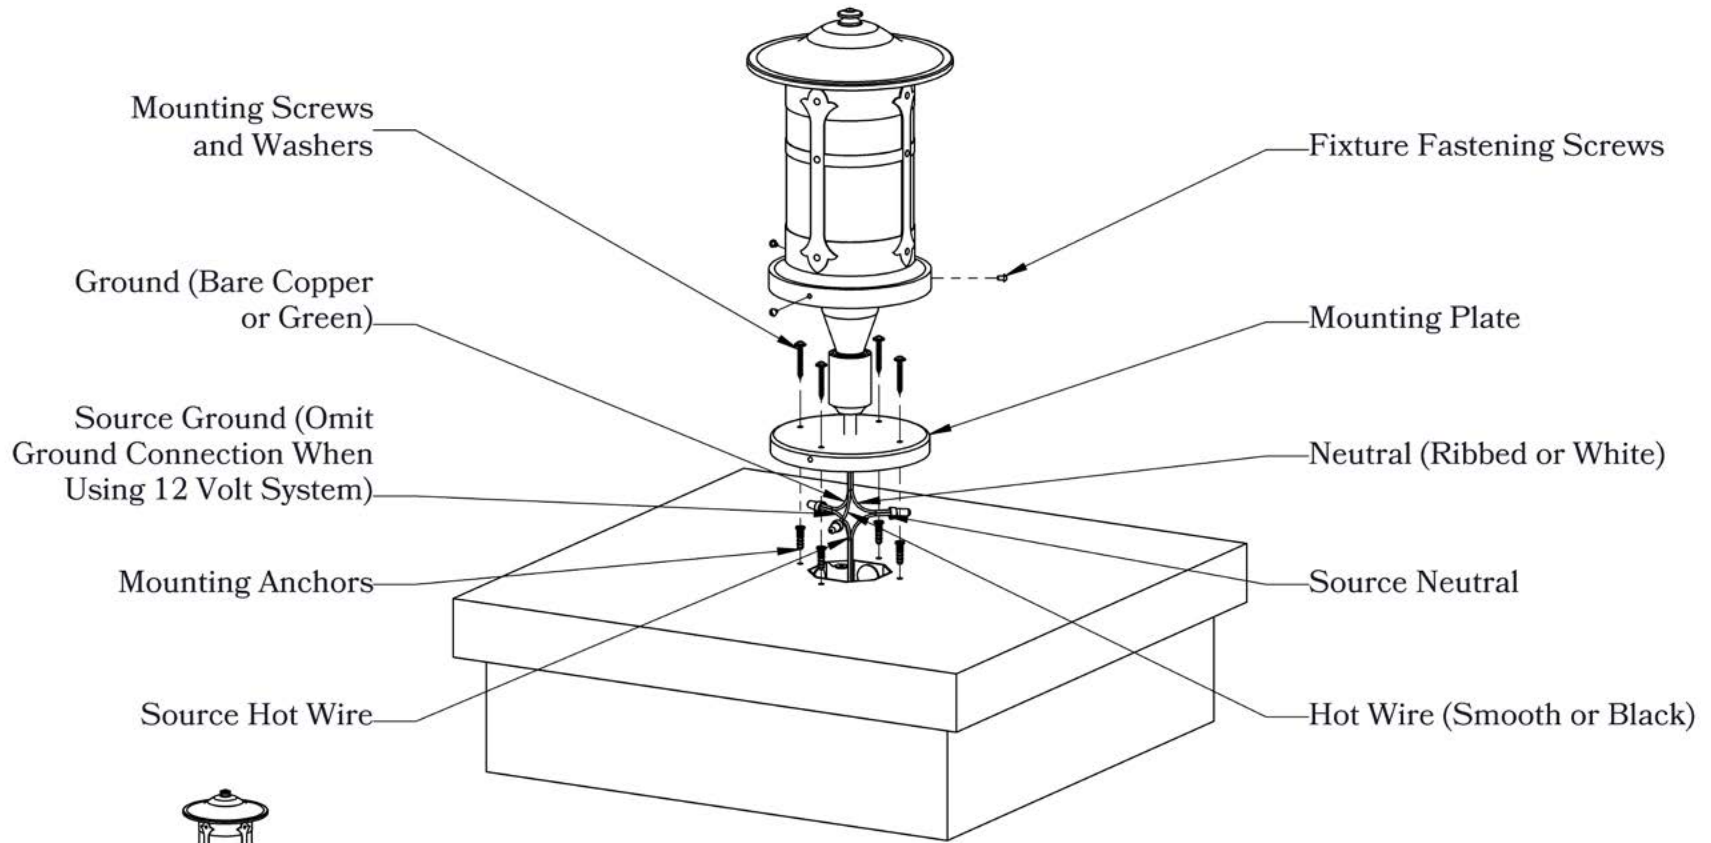

THE HOLLY SERIES
Column Mounted Lantern
LARGE

Large

DIMENSIONS

Roof Width	10 1/2"
Body Width	6 3/4"
Height	14 1/2"
Mounting Base	8 3/8"

ELECTRICAL SPECS

UL Rating	Wet
Voltage	12V or 120V
Socket Type	Medium Base - E26
Number of Light Bulbs	1
Max Wattage per Bulb	60W
LED Bulb	Supplied

ADDITIONAL INFORMATION

Manufacturer	Old California
Mounting Location	Exterior Only
Material	Brass
Multiple Overlay Options	Not Available

Mounting Instructions | Round Column Light

When mounting in wet location, apply a bead of silicone around the perimeter of the fixture base to seal the electrical connections against water.