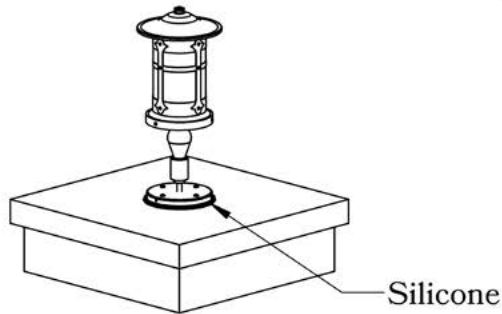

THE HOLLY SERIES
Column Mounted Lantern
LARGE

Large

DIMENSIONS

Roof Width	10 1/2"
Body Width	6 3/4"
Height	14 1/2"
Mounting Base	8 3/8"

ELECTRICAL SPECS

UL Rating	Wet
Voltage	12V or 120V
Socket Type	Medium Base - E26
Number of Light Bulbs	1
Max Wattage per Bulb	60W
LED Bulb	Supplied

ADDITIONAL INFORMATION

Manufacturer	Old California
Mounting Location	Exterior Only
Material	Brass
Multiple Overlay Options	Not Available

Mounting Instructions | Round Column Light

When mounting in wet location, apply a bead of silicone around the perimeter of the fixture base to seal the electrical connections against water.