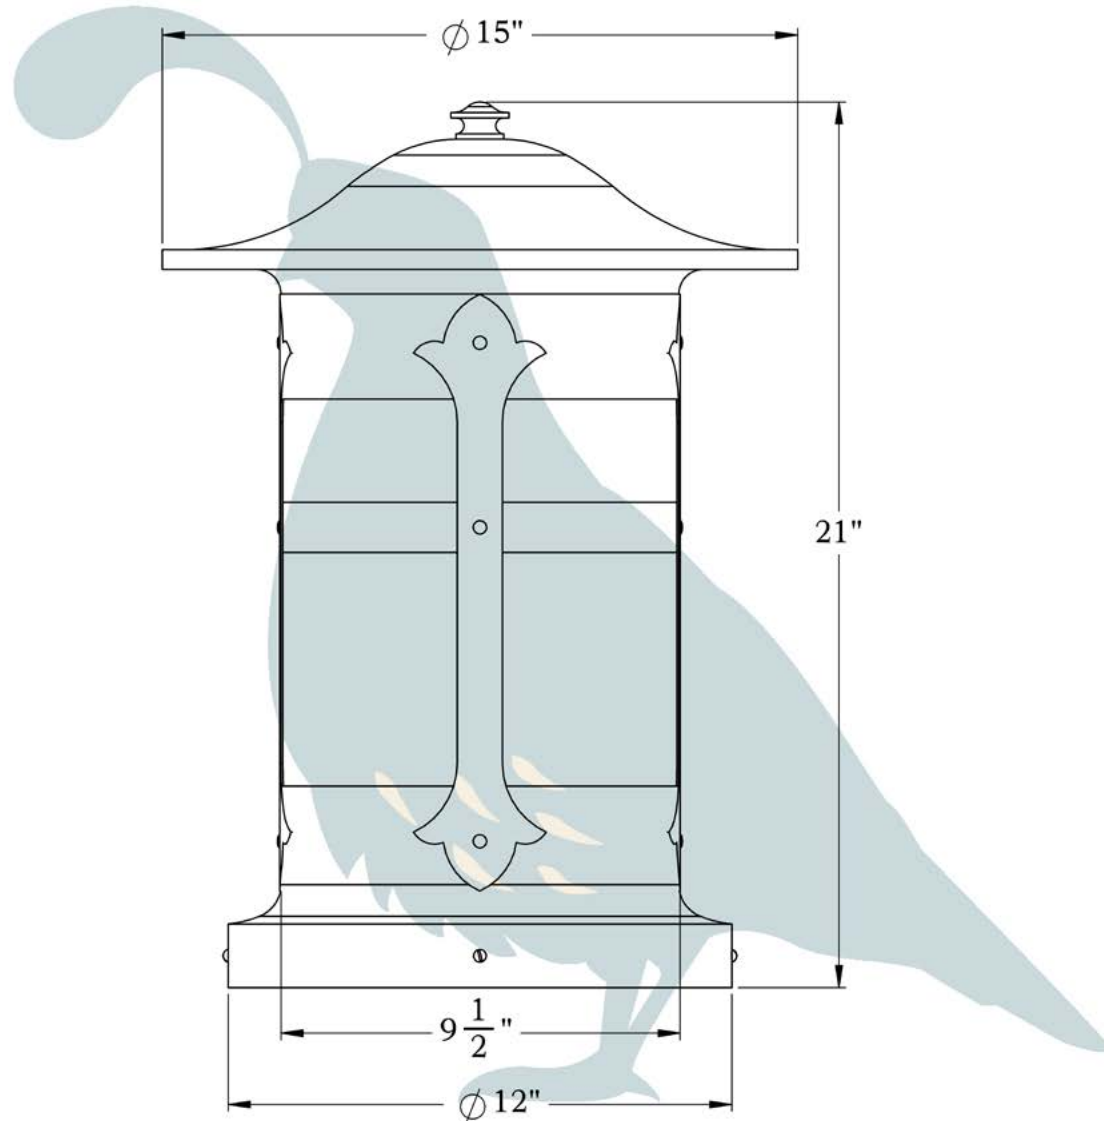

THE HOLLY SERIES
Column Mounted Lantern
EXTRA LARGE

X Large

OLD CALIFORNIA
 975 N ENTERPRISE ST • ORANGE, CA 92867

PRODUCT No.	105-6
TITLE	Holly
UL RATING	Wet

LAMP BASE	Medium Base (E26)
MAX WATTAGE	100W
VOLTAGE	12V or 120V

DIMENSIONS

Roof Width	15"
Body Width	9 1/2"
Height	21"
Mounting Base	12"

ELECTRICAL SPECS

UL Rating	Wet
Voltage	12V or 120V
Socket Type	Medium Base - E26
Number of Light Bulbs	1
Max Wattage per Bulb	60W
LED Bulb	Supplied

ADDITIONAL INFORMATION

Manufacturer	Old California
Mounting Location	Exterior Only
Material	Brass
Multiple Overlay Options	No

Mounting Instructions | Round Column Light

When mounting in wet location, apply a bead of silicone around the perimeter of the fixture base to seal the electrical connections against water.