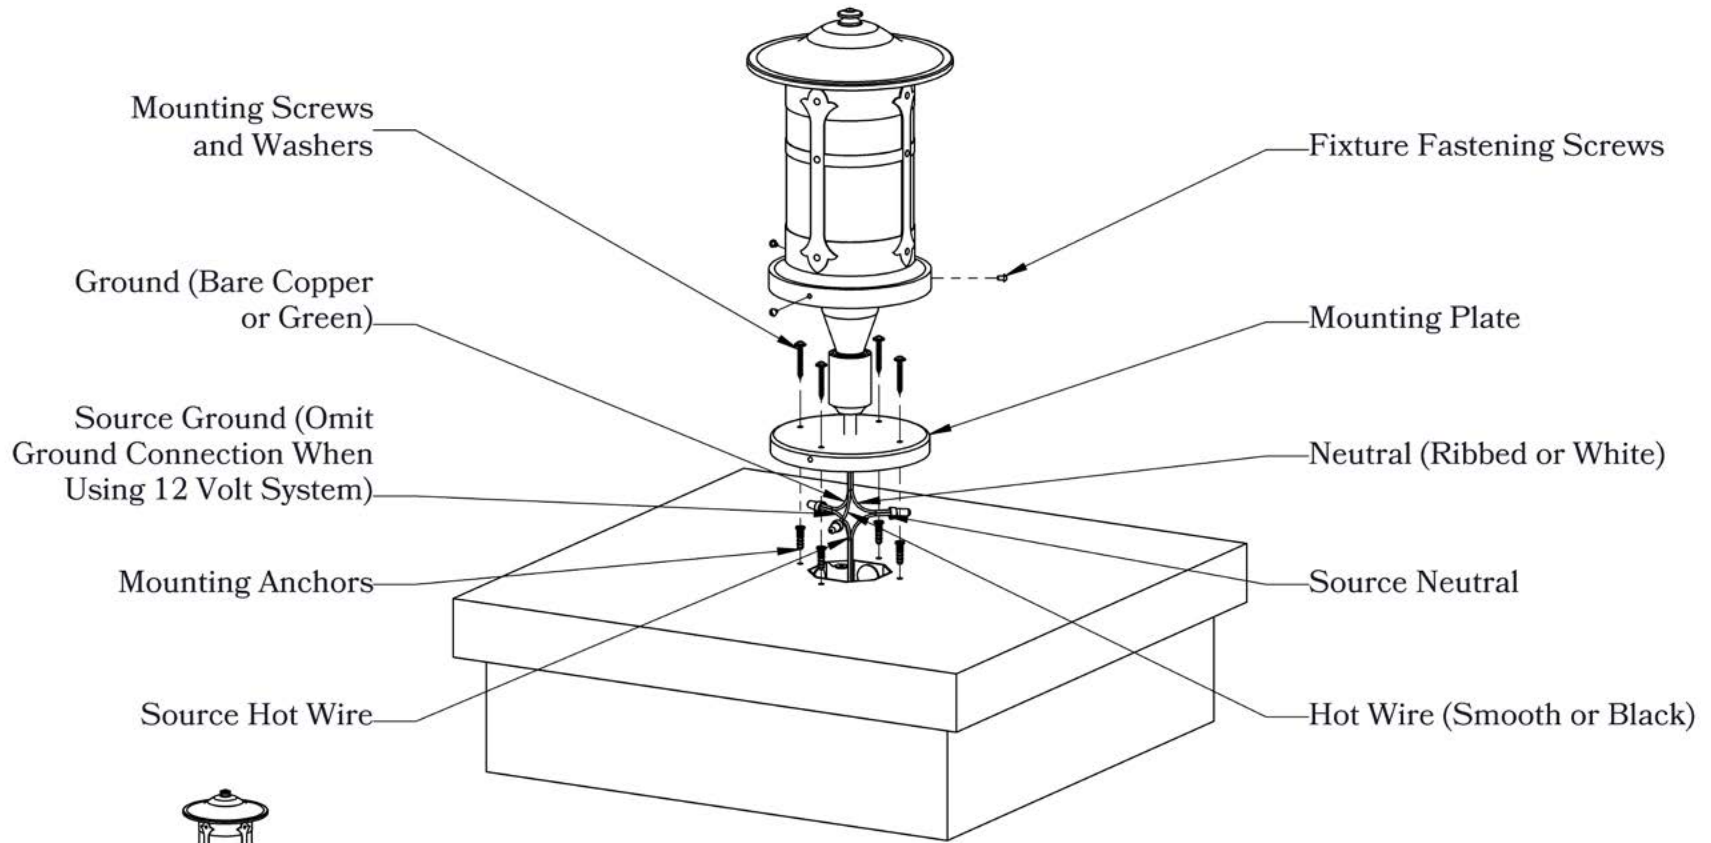

DIMENSIONS

Roof Width	15"
Body Width	9 1/2"
Height	21"
Mounting Base	12"

ELECTRICAL SPECS

UL Rating	Wet
Voltage	12V or 120V
Socket Type	Medium Base - E26
Number of Light Bulbs	1
Max Wattage per Bulb	60W
LED Bulb	Supplied

ADDITIONAL INFORMATION

Manufacturer	Old California
Mounting Location	Exterior Only
Material	Brass
Multiple Overlay Options	No

Mounting Instructions | Round Column Light

When mounting in wet location, apply a bead of silicone around the perimeter of the fixture base to seal the electrical connections against water.