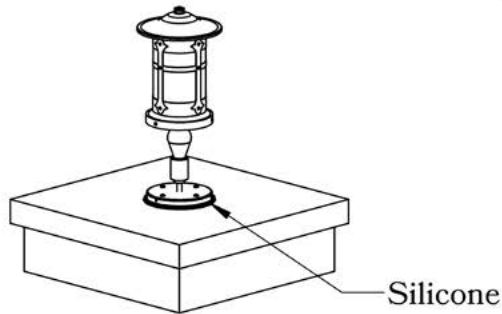

DIMENSIONS

Roof Width	15"
Body Width	9 1/2"
Height	21"
Mounting Base	12"

ELECTRICAL SPECS

UL Rating	Wet
Voltage	12V or 120V
Socket Type	Medium Base - E26
Number of Light Bulbs	1
Max Wattage per Bulb	60W
LED Bulb	Supplied

ADDITIONAL INFORMATION

Manufacturer	Old California
Mounting Location	Exterior Only
Material	Brass
Multiple Overlay Options	No

Mounting Instructions | Round Column Light

When mounting in wet location, apply a bead of silicone around the perimeter of the fixture base to seal the electrical connections against water.