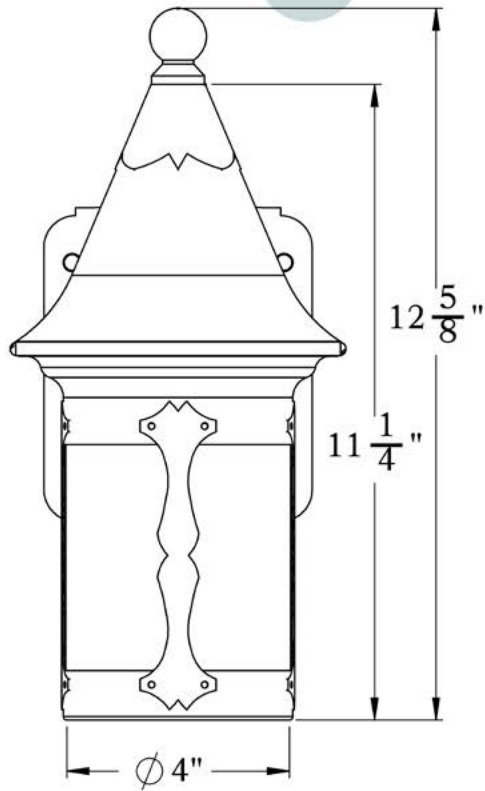

THE CASTLE HILL SERIES
Curved Arm Sconce
SMALL

OLD
CALIFORNIA
FINE LIGHTING &
HOME GOODS

Small

FRONT VIEW

SIDE VIEW

BACKPLATE VIEW

PRODUCT No.	1012-1	LAMP BASE	Medium Base (E26)
TITLE	Castle Hill	MAX WATTAGE	60W
UL RATING	Wet	VOLTAGE	120V

DIMENSIONS

Roof Width	5 3/4"
Body Width	4"
Lantern Height	11 1/4"
Height	12 5/8"
Projection	8"
Mounting Plate	4 3/4" x 6 1/2"

ELECTRICAL SPECS

UL Rating	Wet
Voltage	120V
Socket Type	Medium Base - E26
Number of Light Bulbs	1
Max Wattage per Bulb	60W
LED Bulb	Supplied
Dimmable	Yes