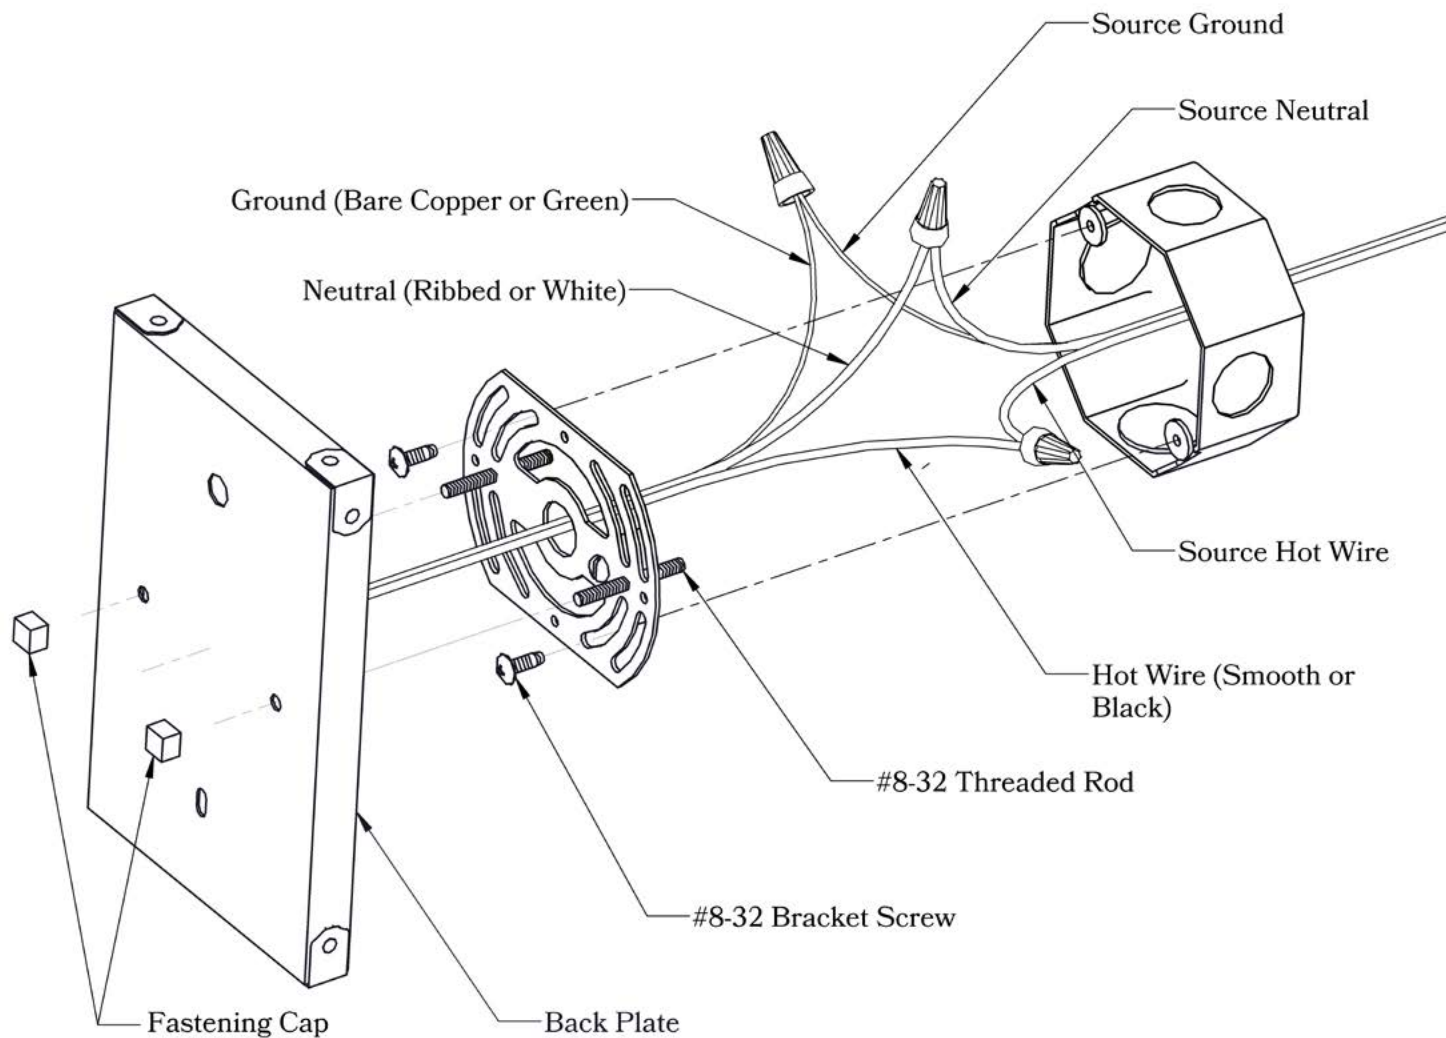

THE CASTLE HILL SERIES
Curved Arm Sconce
SMALL

OLD
CALIFORNIA
FINE LIGHTING &
HOME GOODS

Small

FRONT VIEW

SIDE VIEW

BACKPLATE VIEW

PRODUCT No.	1012-1	LAMP BASE	Medium Base (E26)
TITLE	Castle Hill	MAX WATTAGE	60W
UL RATING	Wet	VOLTAGE	120V

DIMENSIONS

Roof Width	5 3/4"
Body Width	4"
Lantern Height	11 1/4"
Height	12 5/8"
Projection	8"
Mounting Plate	4 3/4" x 6 1/2"

ELECTRICAL SPECS

UL Rating	Wet
Voltage	120V
Socket Type	Medium Base - E26
Number of Light Bulbs	1
Max Wattage per Bulb	60W
LED Bulb	Supplied
Dimmable	Yes

ADDITIONAL INFORMATION

Manufacturer	Old California
Mounting Location	Interior and Exterior
Material	Brass
Multiple Overlay Options	No
Bottom Glass Panels	No

MOUNTING INSTRUCTIONS • Wall Mount With Caps**CAUTION—DISCONNECT POWER**