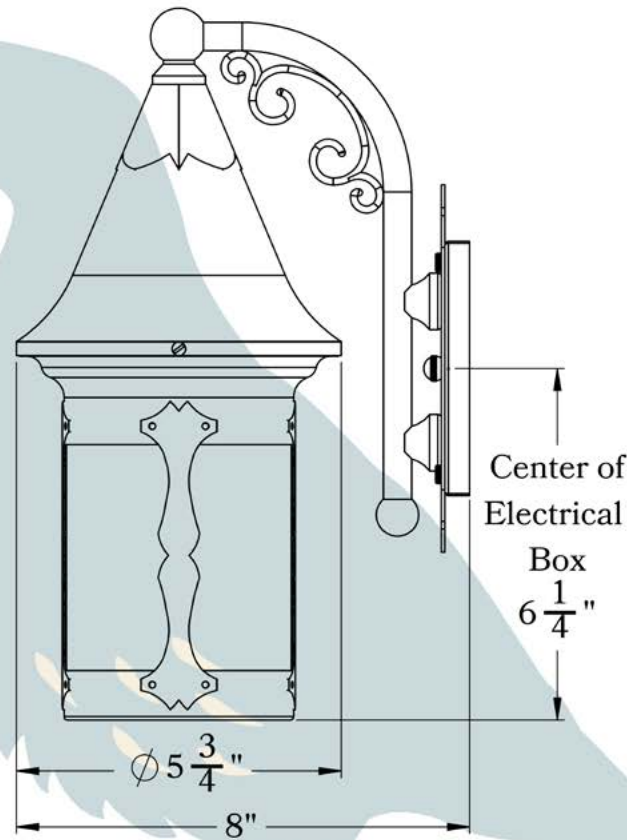

THE CASTLE HILL SERIES
Curved Arm Sconce
SMALL

OLD
CALIFORNIA
FINE LIGHTING &
HOME GOODS

Small

FRONT VIEW

SIDE VIEW

BACKPLATE VIEW

PRODUCT No.	1012-1	LAMP BASE	Medium Base (E26)
TITLE	Castle Hill	MAX WATTAGE	60W
UL RATING	Wet	VOLTAGE	120V

DIMENSIONS

Roof Width	5 3/4"
Body Width	4"
Lantern Height	11 1/4"
Height	12 5/8"
Projection	8"
Mounting Plate	4 3/4" x 6 1/2"

ELECTRICAL SPECS

UL Rating	Wet
Voltage	120V
Socket Type	Medium Base - E26
Number of Light Bulbs	1
Max Wattage per Bulb	60W
LED Bulb	Supplied
Dimmable	Yes