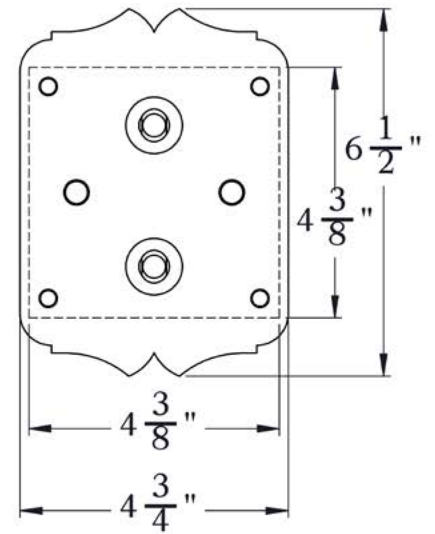

THE CASTLE HILL SERIES
Curved Arm Sconce
SMALL

OLD
CALIFORNIA
FINE LIGHTING &
HOME GOODS

Small

FRONT VIEW

SIDE VIEW

BACKPLATE VIEW

PRODUCT No.	1012-1	LAMP BASE	Medium Base (E26)
TITLE	Castle Hill	MAX WATTAGE	60W
UL RATING	Wet	VOLTAGE	120V

DIMENSIONS

Roof Width	5 3/4"
Body Width	4"
Lantern Height	11 1/4"
Height	12 5/8"
Projection	8"
Mounting Plate	4 3/4" x 6 1/2"

ELECTRICAL SPECS

UL Rating	Wet
Voltage	120V
Socket Type	Medium Base - E26
Number of Light Bulbs	1
Max Wattage per Bulb	60W
LED Bulb	Supplied
Dimmable	Yes