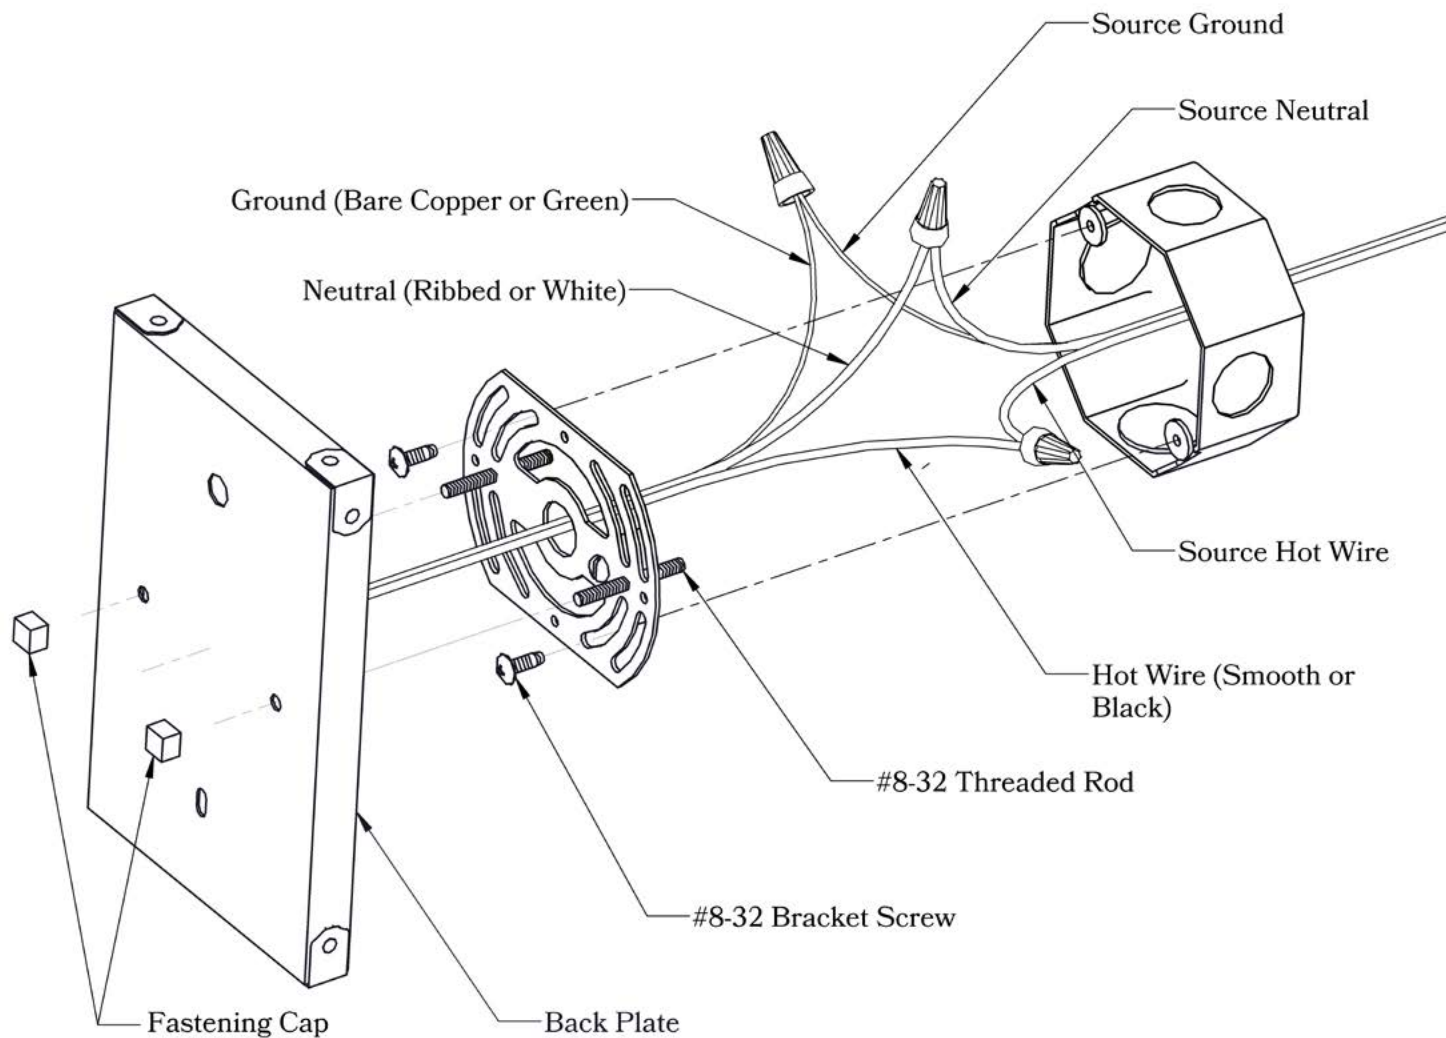

LAMP BASE | Candelabra Base (E12)
 MAX WATTAGE | 2-40W
 VOLTAGE | 120V

PROPRIETARY AND CONFIDENTIAL
 The information contained in this drawing is the sole property of Old California. Any reproduction in part or as a whole without written permission from Old California is prohibited.

DIMENSIONS

Roof Width	7 1/2"
Body Width	5 1/4"
Lantern Height	14 1/4"
Height	15 3/4"
Projection	10"
Mounting Plate	4 3/4" x 7 1/2"

ELECTRICAL SPECS

UL Rating	Wet
Voltage	120V
Socket Type	Candelabra Base - E12
Number of Light Bulbs	2
Max Wattage per Bulb	40W
LED Bulb	Supplied
Dimmable	Yes

ADDITIONAL INFORMATION

Manufacturer	Old California
Mounting Location	Interior and Exterior
Material	Brass
Multiple Overlay Options	No
Bottom Glass Panels	No

MOUNTING INSTRUCTIONS • Wall Mount With Caps**CAUTION—DISCONNECT POWER**