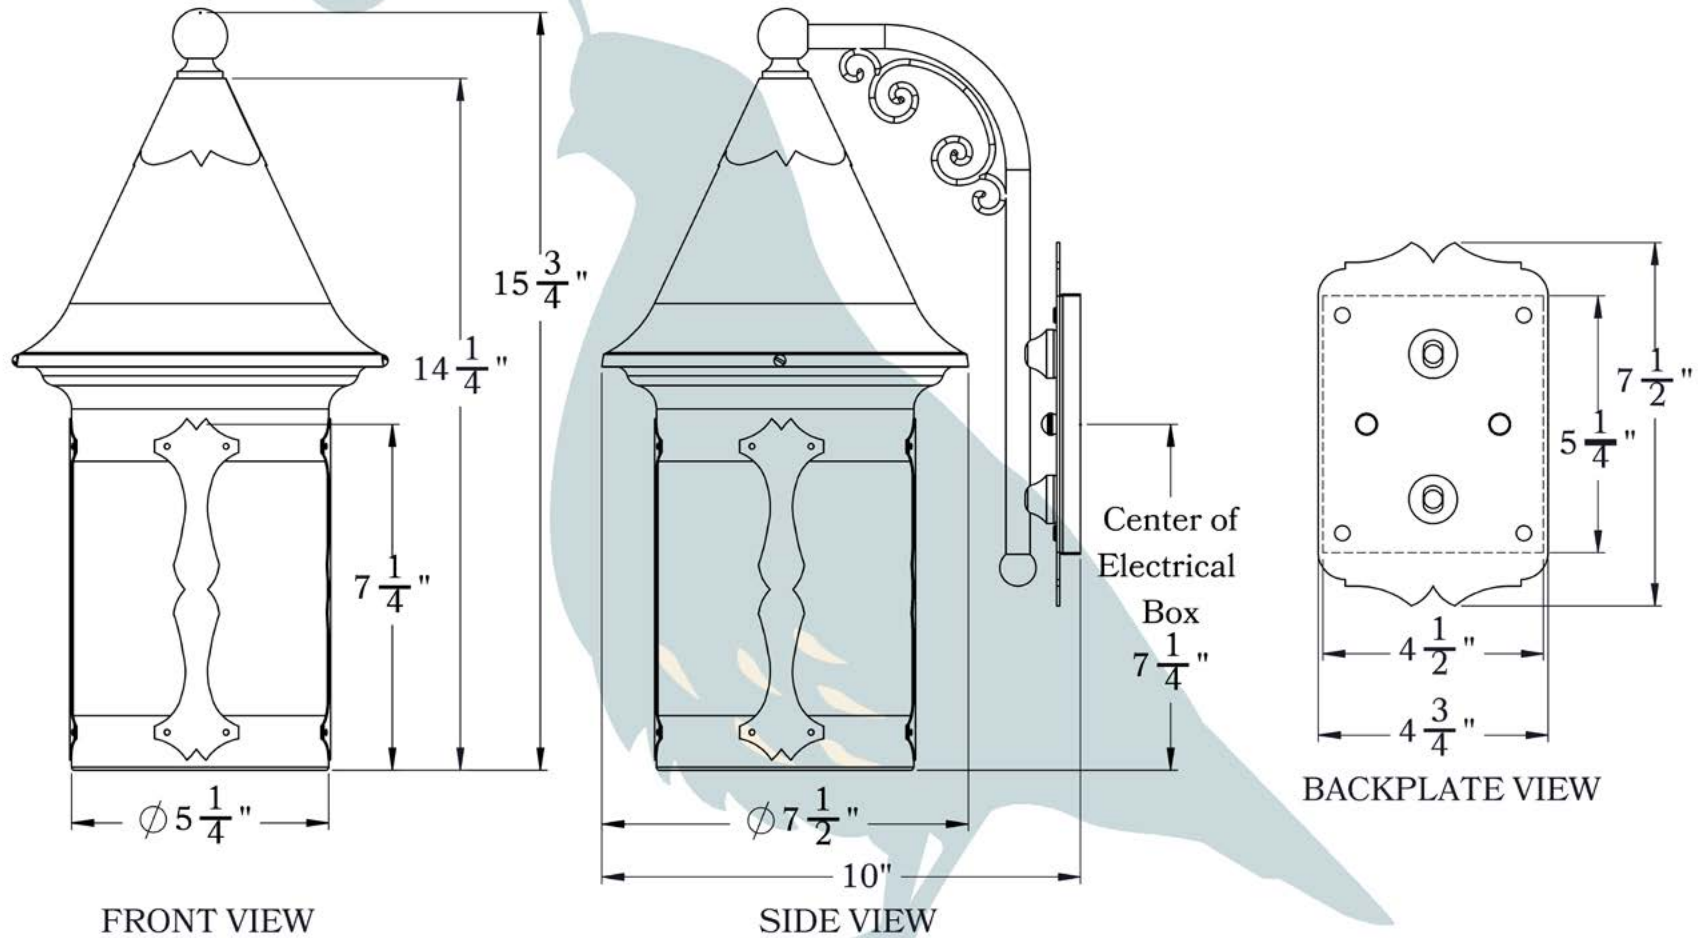

THE CASTLE HILL SERIES
**Curved Arm Sconce
with Candle Cluster**
MEDIUM

OLD CALIFORNIA
FINE LIGHTING &
HOME GOODS

Medium

975 N ENTERPRISE ST • ORANGE, CA 92867

PRODUCT No. | 1013-I-CC
 TITLE | Castle Hill
 UL RATING | Wet

LAMP BASE | Candelabra Base (E12)
 MAX WATTAGE | 2-40W
 VOLTAGE | 120V

PROPRIETARY AND CONFIDENTIAL
 The information contained in this drawing is the sole property of Old California. Any reproduction in part or as a whole without written permission from Old California is prohibited.

DIMENSIONS

Roof Width	7 1/2"
Body Width	5 1/4"
Lantern Height	14 1/4"
Height	15 3/4"
Projection	10"
Mounting Plate	4 3/4" x 7 1/2"

ELECTRICAL SPECS

UL Rating	Wet
Voltage	120V
Socket Type	Candelabra Base - E12
Number of Light Bulbs	2
Max Wattage per Bulb	40W
LED Bulb	Supplied
Dimmable	Yes