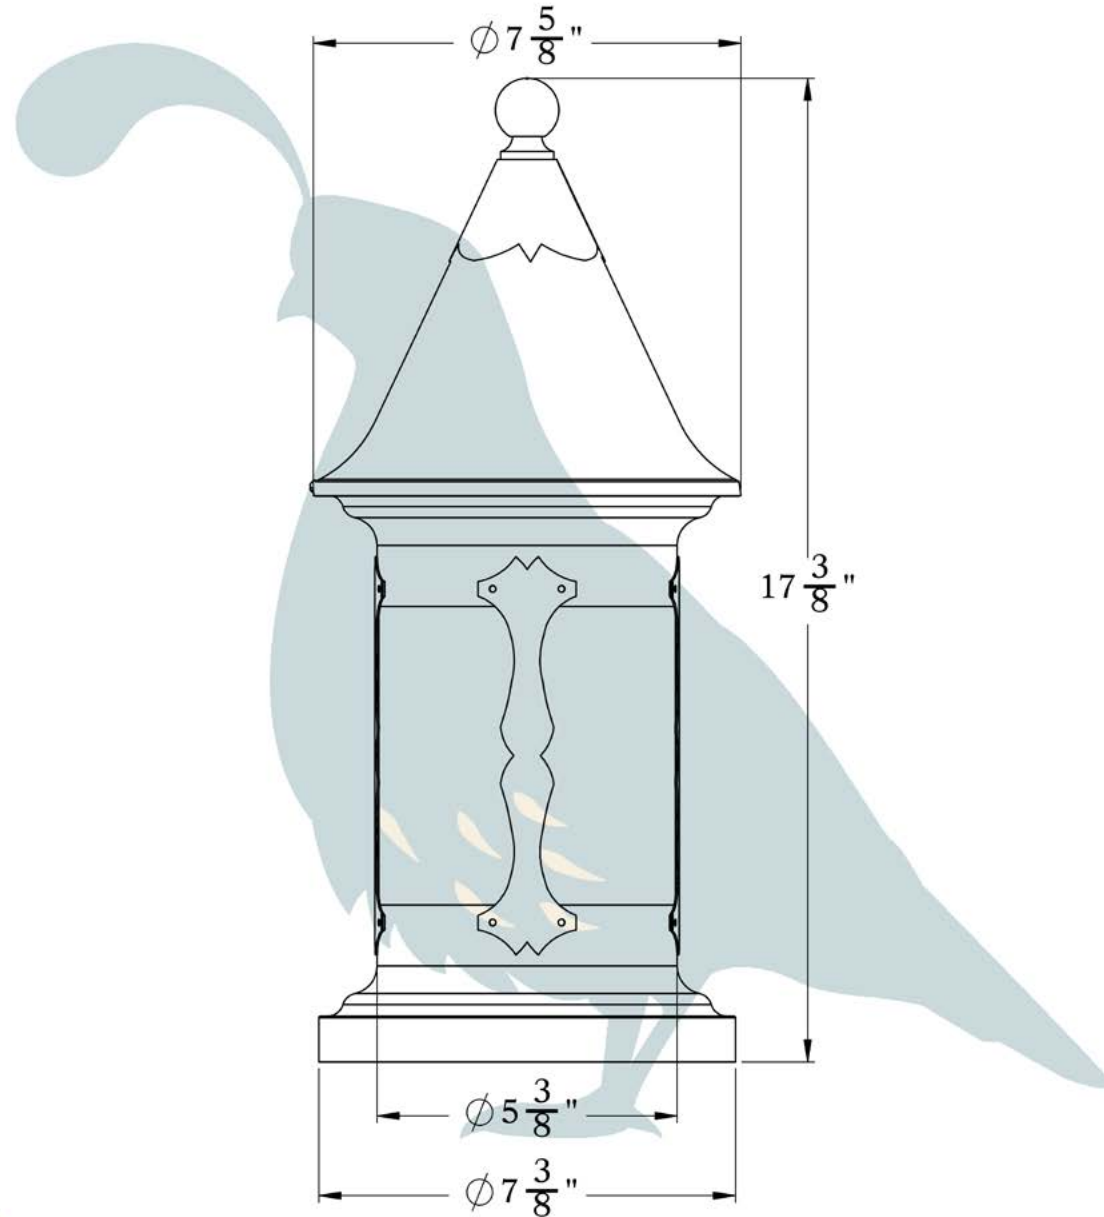

THE CASTLE HILL SERIES
Column Mount Lantern
MEDIUM

OLD CALIFORNIA
FINE LIGHTING &
HOME GOODS

Medium

OLD CALIFORNIA
 975 N ENTERPRISE ST • ORANGE, CA 92867

PRODUCT No.	1013-6	LAMP BASE	Medium Base (E26)
TITLE	Castle Hill	MAX WATTAGE	100W
UL RATING	Wet	VOLTAGE	12V or 120V

DIMENSIONS

Roof Width	7 5/8"
Body Width	5 3/8"
Height	17 3/8"
Mounting Base	7 3/8"

ELECTRICAL SPECS

UL Rating	Wet
Voltage	12V or 120V
Socket Type	Medium Base - E26
Number of Light Bulbs	1
Max Wattage per Bulb	100W
LED Bulb	Supplied

ADDITIONAL INFORMATION

Manufacturer	Old California
Mounting Location	Exterior Only
Material	Brass
Multiple Overlay Options	No

Mounting Instructions | Round Column Light

When mounting in wet location, apply a bead of silicone around the perimeter of the fixture base to seal the electrical connections against water.