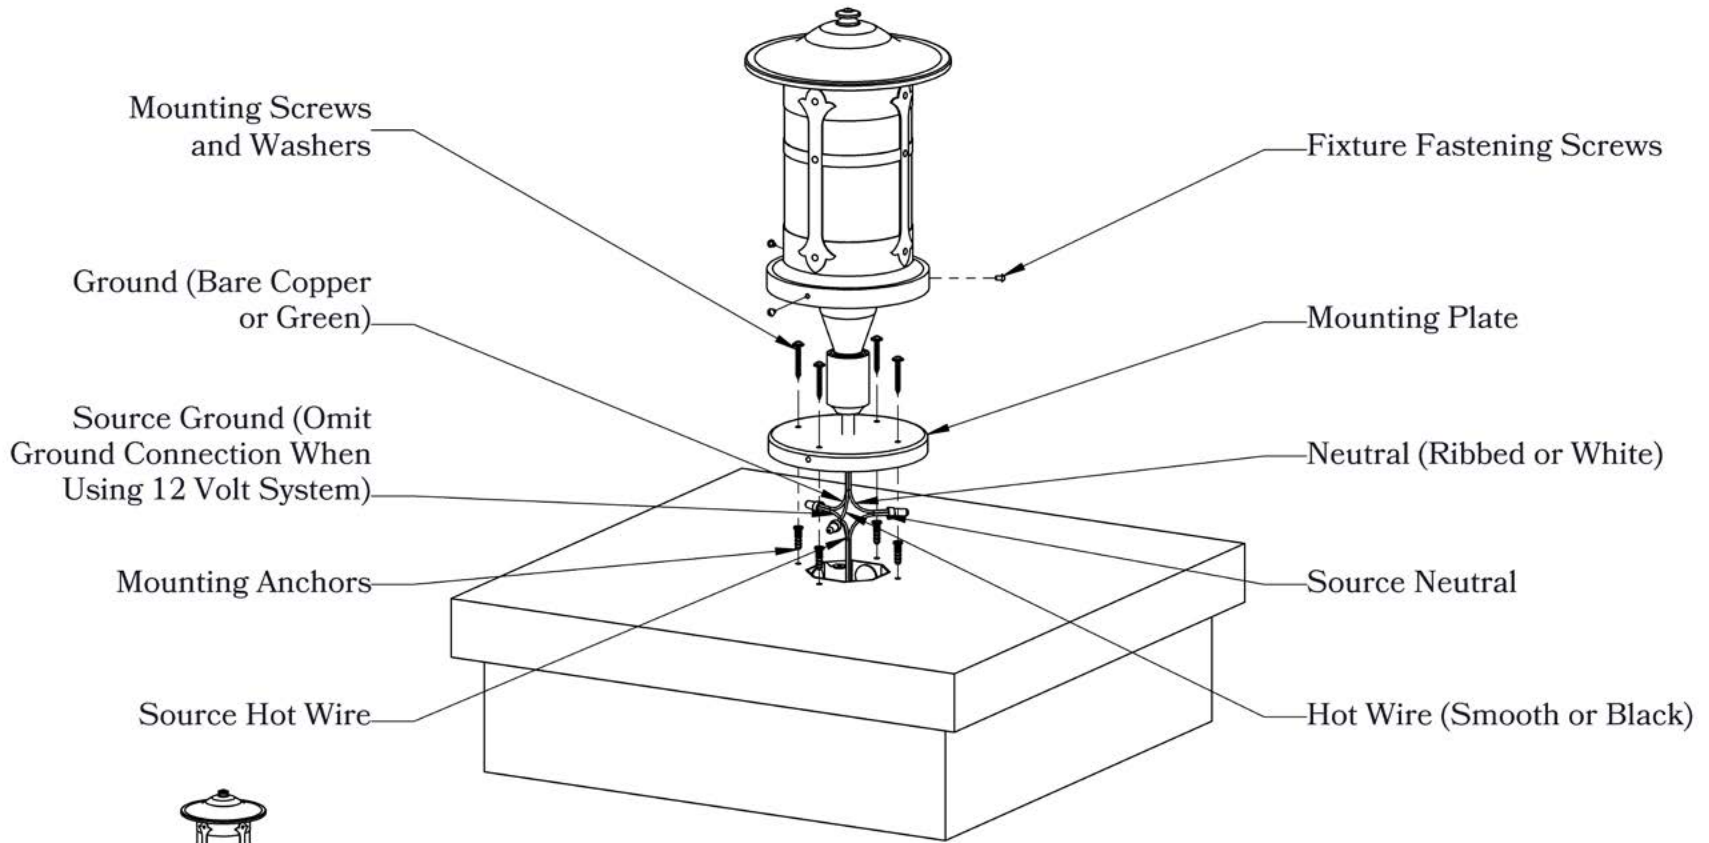

DIMENSIONS

Roof Width	7 5/8"
Body Width	5 3/8"
Height	17 3/8"
Mounting Base	7 3/8"

ELECTRICAL SPECS

UL Rating	Wet
Voltage	12V or 120V
Socket Type	Medium Base - E26
Number of Light Bulbs	1
Max Wattage per Bulb	100W
LED Bulb	Supplied

ADDITIONAL INFORMATION

Manufacturer	Old California
Mounting Location	Exterior Only
Material	Brass
Multiple Overlay Options	No

Mounting Instructions | Round Column Light

When mounting in wet location, apply a bead of silicone around the perimeter of the fixture base to seal the electrical connections against water.