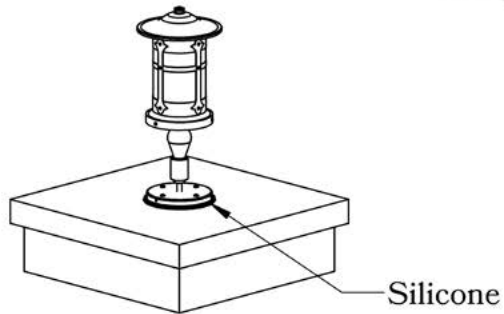

DIMENSIONS

Roof Width	7 5/8"
Body Width	5 3/8"
Height	17 3/8"
Mounting Base	7 3/8"

ELECTRICAL SPECS

UL Rating	Wet
Voltage	12V or 120V
Socket Type	Medium Base - E26
Number of Light Bulbs	1
Max Wattage per Bulb	100W
LED Bulb	Supplied

ADDITIONAL INFORMATION

Manufacturer	Old California
Mounting Location	Exterior Only
Material	Brass
Multiple Overlay Options	No

Mounting Instructions | Round Column Light

When mounting in wet location, apply a bead of silicone around the perimeter of the fixture base to seal the electrical connections against water.