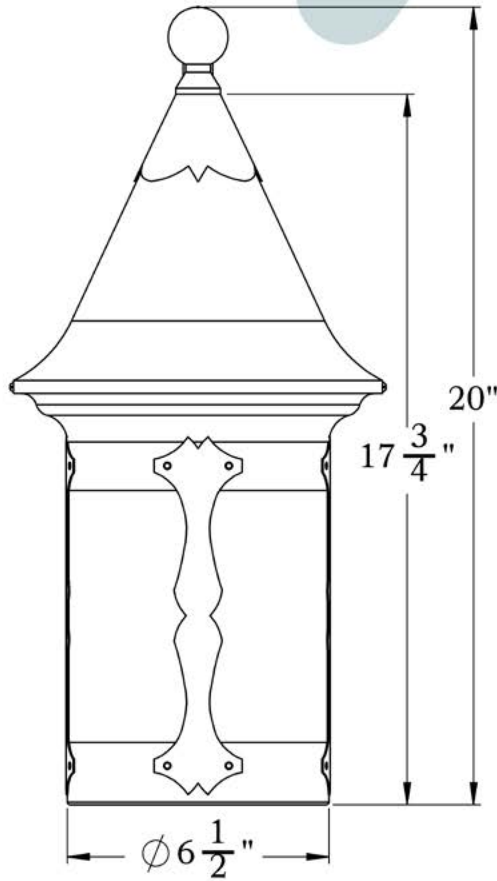

THE CASTLE HILL SERIES
**Curved Arm Sconce
with Candle Cluster**

LARGE

OLD CALIFORNIA
FINE LIGHTING &
HOME GOODS

Large

FRONT VIEW

SIDE VIEW

BACKPLATE VIEW

975 N ENTERPRISE ST • ORANGE, CA 92867

PRODUCT No. | 1014-I-CC
TITLE | Castle Hill
UL RATING | Wet

LAMP BASE | Candelabra Base (E12)
MAX WATTAGE | 3-40W
VOLTAGE | 120V

PROPRIETARY AND CONFIDENTIAL
The information contained in this drawing is the sole property of Old California. Any reproduction in part or as a whole without written permission from Old California is prohibited.

DIMENSIONS

Roof Width	9 1/4"
Body Width	6 1/2"
Lantern Height	17 3/4"
Height	20"
Projection	12 1/2"
Mounting Plate	6" x 9 1/2"

ELECTRICAL SPECS

UL Rating	Wet
Voltage	120V
Socket Type	Candelabra Base - E12
Number of Light Bulbs	3
Max Wattage per Bulb	40W
LED Bulb	Supplied
Dimmable	Yes