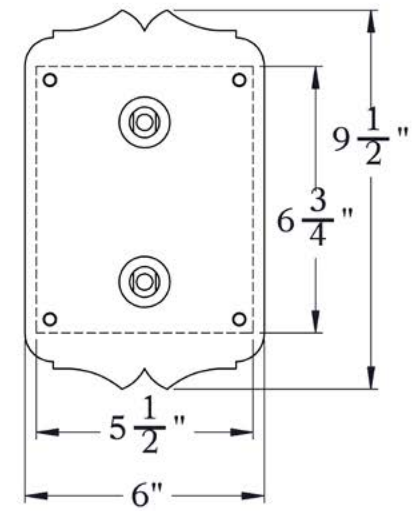

BACKPLATE VIEW

975 N ENTERPRISE ST • ORANGE, CA 92867

PRODUCT No. | 1014-I-CC
TITLE | Castle Hill
UL RATING | Wet

LAMP BASE | Candelabra Base (E12)
MAX WATTAGE | 3-40W
VOLTAGE | 120V

PROPRIETARY AND CONFIDENTIAL
The information contained in this drawing is the sole property of Old California. Any reproduction in part or as a whole without written permission from Old California is prohibited.