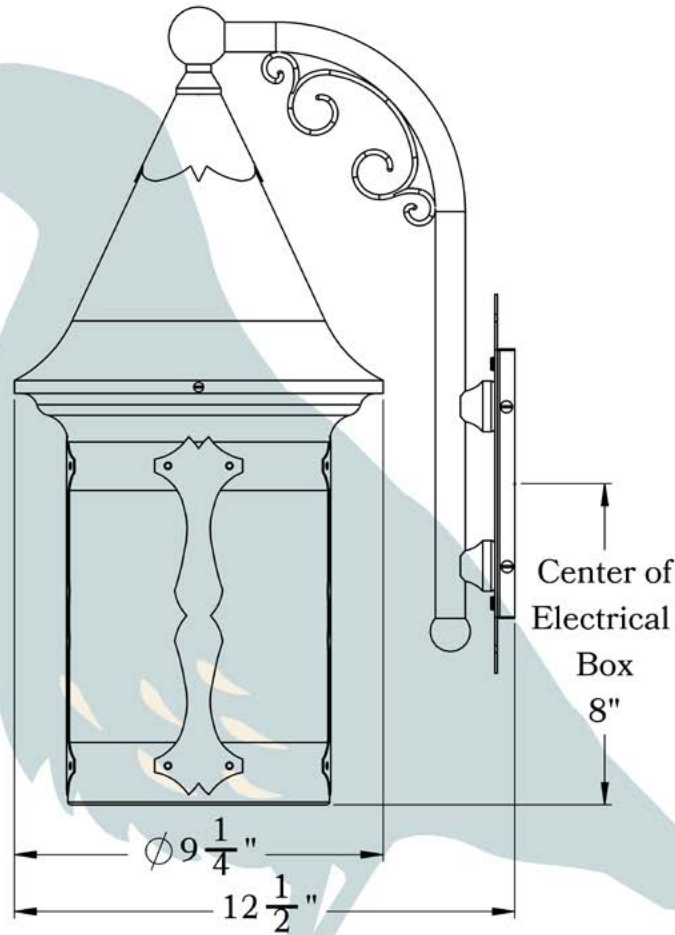

THE CASTLE HILL SERIES
**Curved Arm Sconce
with Candle Cluster**

LARGE

OLD CALIFORNIA
FINE LIGHTING &
HOME GOODS

Large

FRONT VIEW

SIDE VIEW

BACKPLATE VIEW

975 N ENTERPRISE ST • ORANGE, CA 92867

PRODUCT No. | 1014-I-CC
TITLE | Castle Hill
UL RATING | Wet

LAMP BASE | Candelabra Base (E12)
MAX WATTAGE | 3-40W
VOLTAGE | 120V

PROPRIETARY AND CONFIDENTIAL
The information contained in this drawing is the sole property of Old California. Any reproduction in part or as a whole without written permission from Old California is prohibited.

DIMENSIONS

Roof Width	9 1/4"
Body Width	6 1/2"
Lantern Height	17 3/4"
Height	20"
Projection	12 1/2"
Mounting Plate	6" x 9 1/2"

ELECTRICAL SPECS

UL Rating	Wet
Voltage	120V
Socket Type	Candelabra Base - E12
Number of Light Bulbs	3
Max Wattage per Bulb	40W
LED Bulb	Supplied
Dimmable	Yes