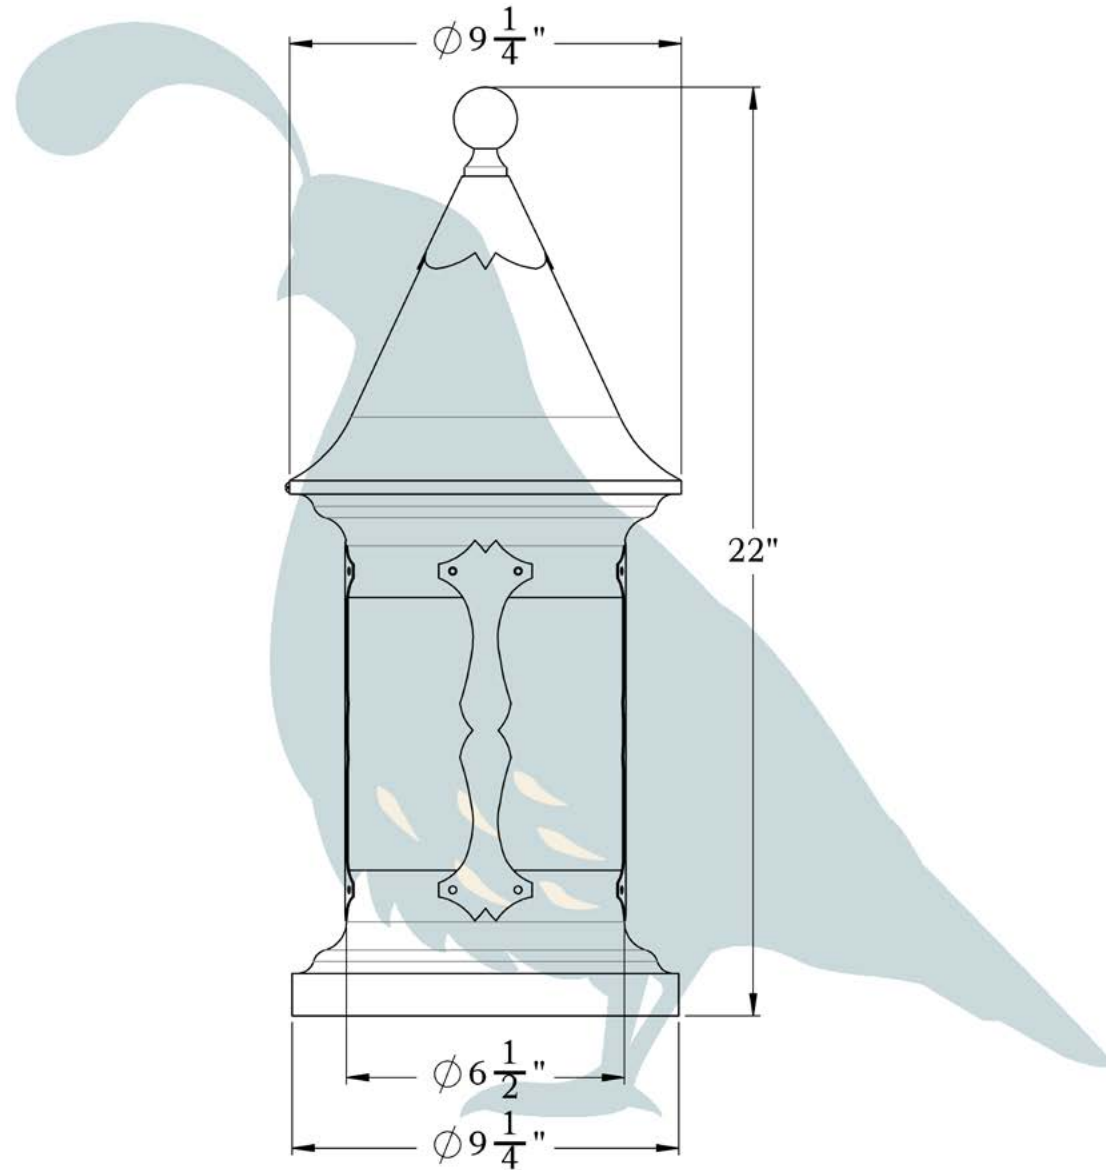

THE CASTLE HILL SERIES  
**Column Mount Lantern**

LARGE

**OLD CALIFORNIA**  
FINE LIGHTING &  
HOME GOODS

# Large

**OLD CALIFORNIA**  
 975 N ENTERPRISE ST • ORANGE, CA 92867

PRODUCT No.	1014-6	LAMP BASE	Medium Base (E26)
TITLE	Castle Hill	MAX WATTAGE	100W
UL RATING	Wet	VOLTAGE	12V or 120V

**PROPRIETARY AND CONFIDENTIAL**  
 The information contained in this drawing is the sole property of Old California. Any reproduction in part or as a whole without written permission from Old California is prohibited.

## DIMENSIONS

Roof Width	9 1/4"
Body Width	6 1/2"
Height	22"
Mounting Base	9 1/4"

## ADDITIONAL INFORMATION

Manufacturer	Old California
Mounting Location	Exterior Only
Material	Brass
Multiple Overlay Options	No

**Mounting Instructions** | Round Column Light

When mounting in wet location, apply a bead of silicone around the perimeter of the fixture base to seal the electrical connections against water.