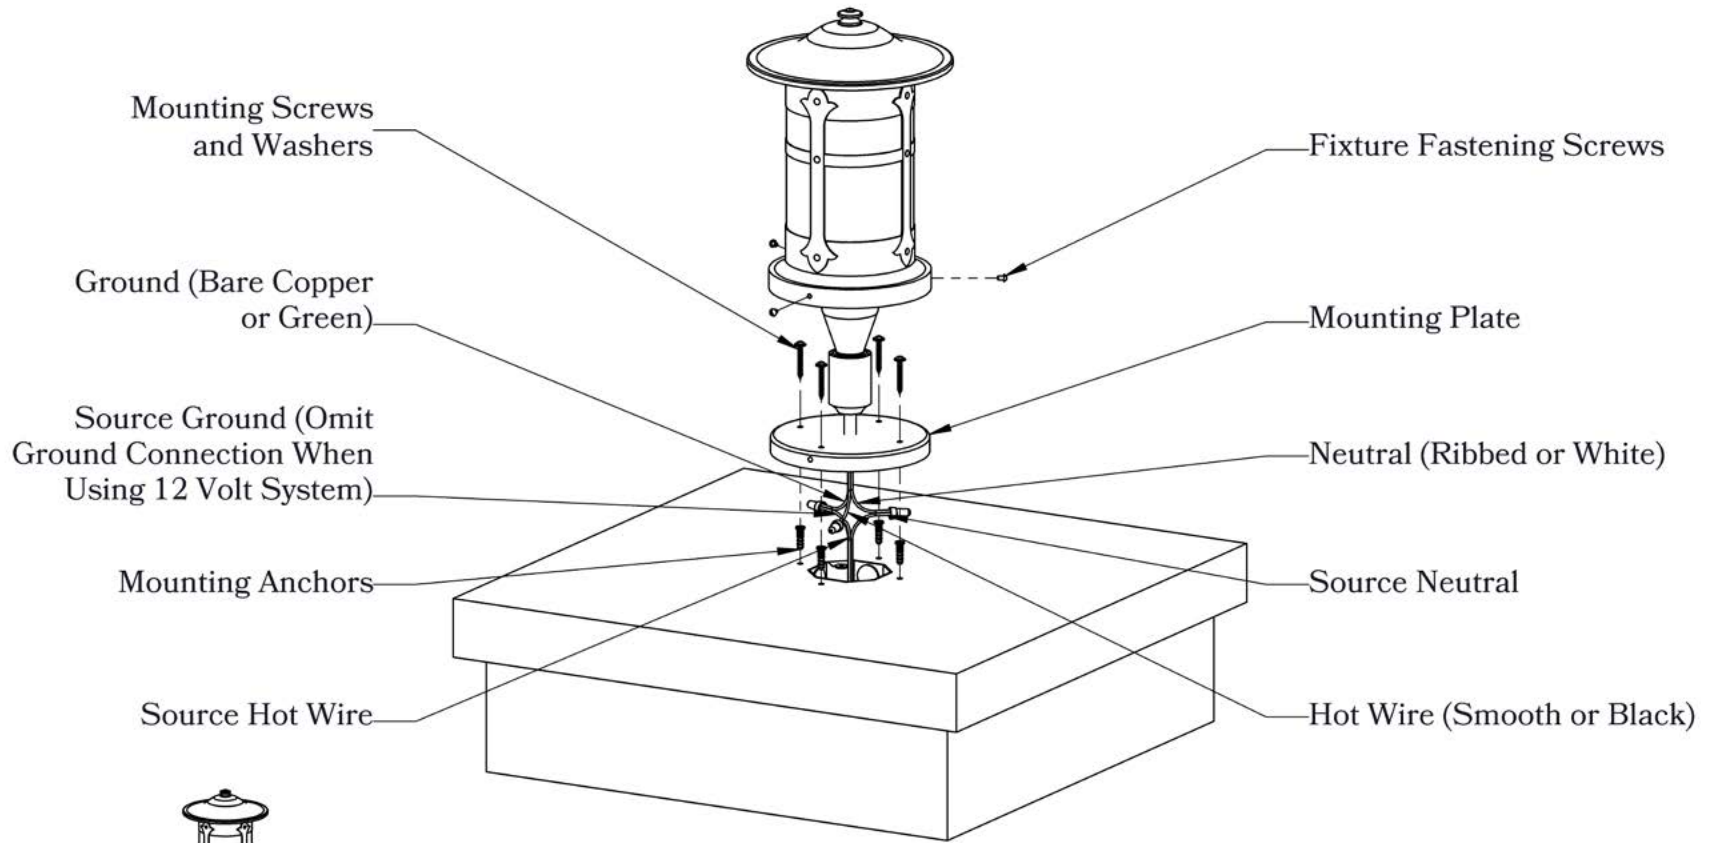

## DIMENSIONS

Roof Width	9 1/4"
Body Width	6 1/2"
Height	22"
Mounting Base	9 1/4"

## ADDITIONAL INFORMATION

Manufacturer	Old California
Mounting Location	Exterior Only
Material	Brass
Multiple Overlay Options	No

**Mounting Instructions** | Round Column Light

When mounting in wet location, apply a bead of silicone around the perimeter of the fixture base to seal the electrical connections against water.