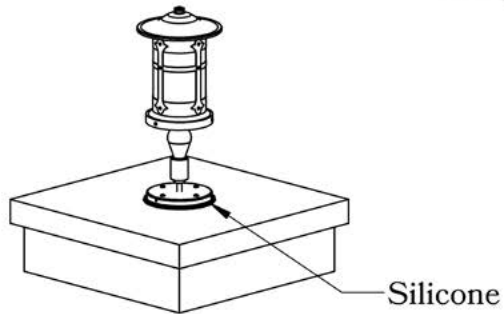

# Large

**OLD CALIFORNIA**  
 975 N ENTERPRISE ST • ORANGE, CA 92867

PRODUCT No.	1014-6	LAMP BASE	Medium Base (E26)
TITLE	Castle Hill	MAX WATTAGE	100W
UL RATING	Wet	VOLTAGE	12V or 120V

**PROPRIETARY AND CONFIDENTIAL**  
 The information contained in this drawing is the sole property of Old California. Any reproduction in part or as a whole without written permission from Old California is prohibited.

## DIMENSIONS

Roof Width	9 1/4"
Body Width	6 1/2"
Height	22"
Mounting Base	9 1/4"

## ADDITIONAL INFORMATION

Manufacturer	Old California
Mounting Location	Exterior Only
Material	Brass
Multiple Overlay Options	No

**Mounting Instructions** | Round Column Light

When mounting in wet location, apply a bead of silicone around the perimeter of the fixture base to seal the electrical connections against water.