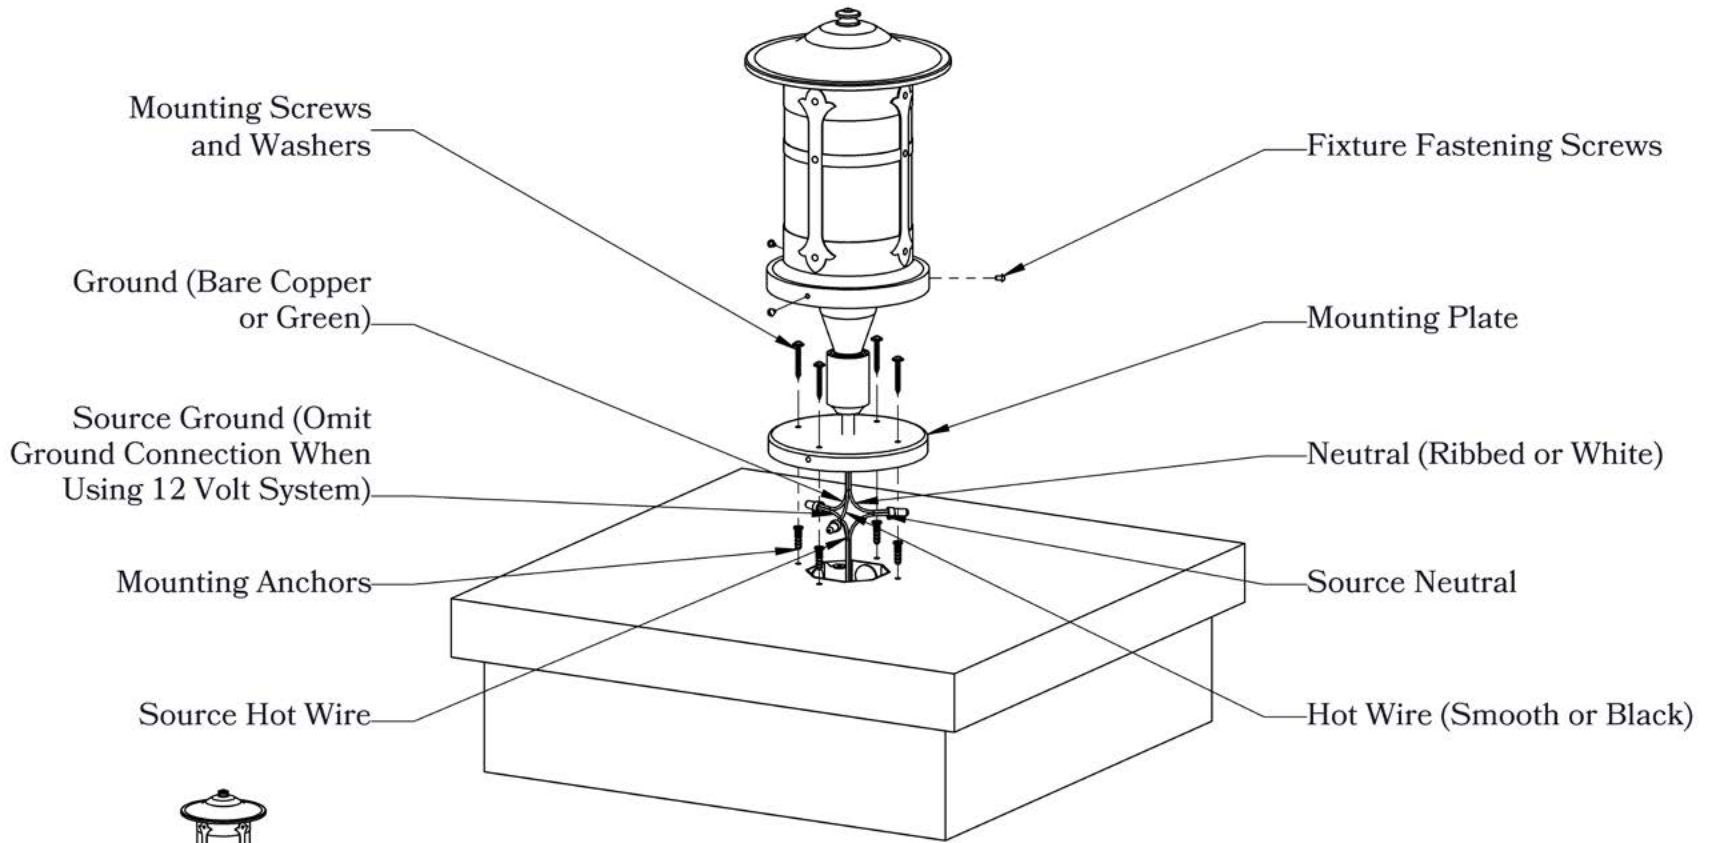

## DIMENSIONS

Roof Width	13 1/4"
Body Width	9 1/2"
Height	30 3/4"
Mounting Base	13 1/4"

## ADDITIONAL INFORMATION

Manufacturer	Old California
Mounting Location	Exterior Only
Material	Brass
Multiple Overlay Options	No

**Mounting Instructions** | Round Column Light

When mounting in wet location, apply a bead of silicone around the perimeter of the fixture base to seal the electrical connections against water.