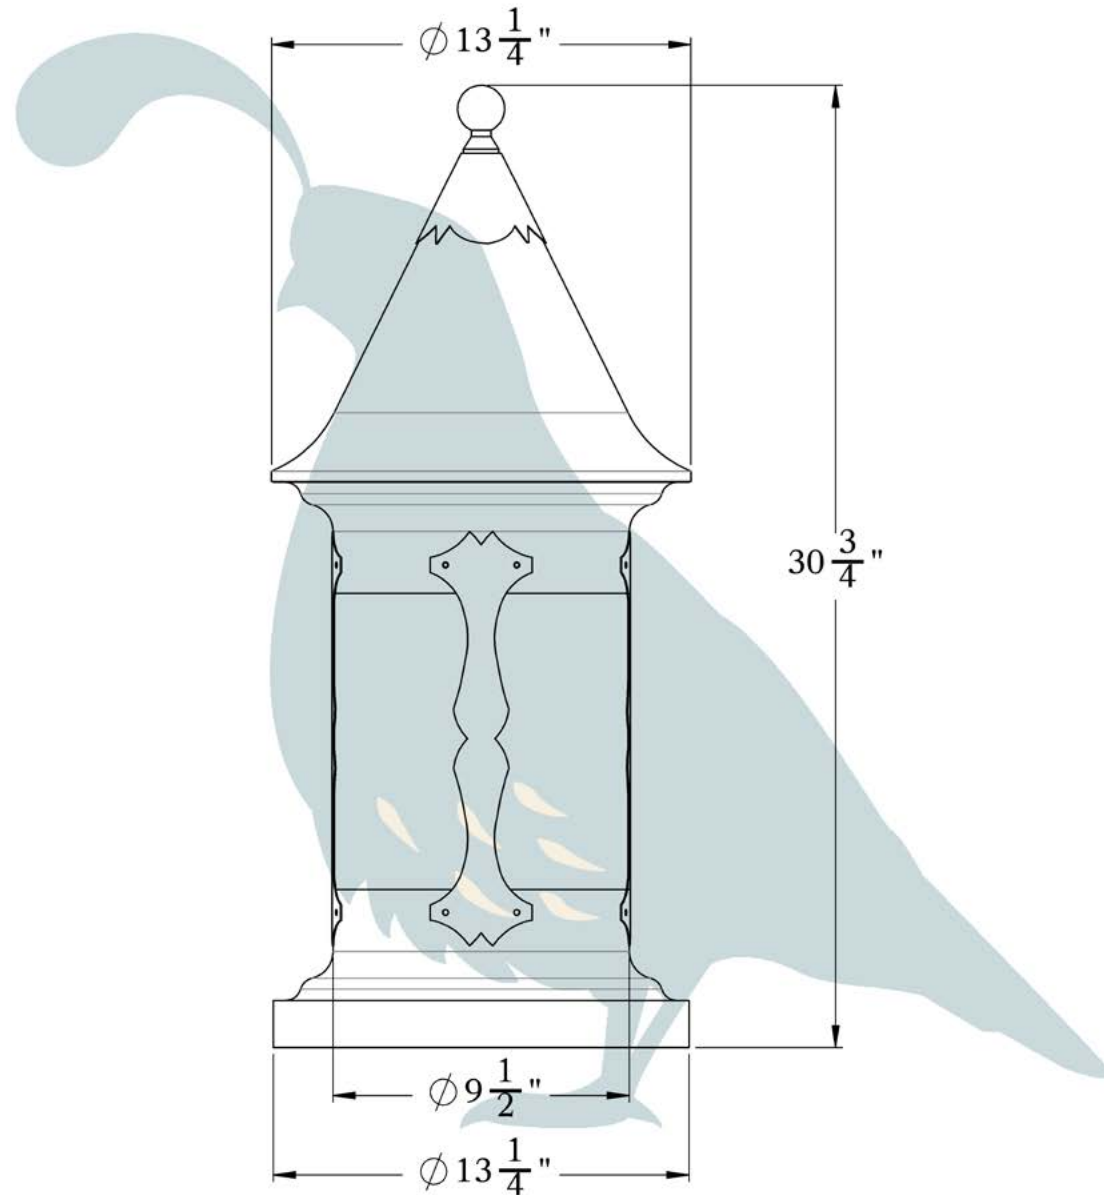

THE CASTLE HILL SERIES  
**Column Mount Lantern**  
EXTRA LARGE

**OLD CALIFORNIA**  
FINE LIGHTING &  
HOME GOODS

# X Large

**OLD CALIFORNIA**  
 975 N ENTERPRISE ST • ORANGE, CA 92867

PRODUCT No.	1015-6	LAMP BASE	Medium Base (E26)
TITLE	Castle Hill	MAX WATTAGE	100W
UL RATING	Wet	VOLTAGE	12V or 120V

**PROPRIETARY AND CONFIDENTIAL**  
 The information contained in this drawing is the sole property of Old California. Any reproduction in part or as a whole without written permission from Old California is prohibited.

## DIMENSIONS

Roof Width	13 1/4"
Body Width	9 1/2"
Height	30 3/4"
Mounting Base	13 1/4"

## ADDITIONAL INFORMATION

Manufacturer	Old California
Mounting Location	Exterior Only
Material	Brass
Multiple Overlay Options	No

**Mounting Instructions** | Round Column Light

When mounting in wet location, apply a bead of silicone around the perimeter of the fixture base to seal the electrical connections against water.