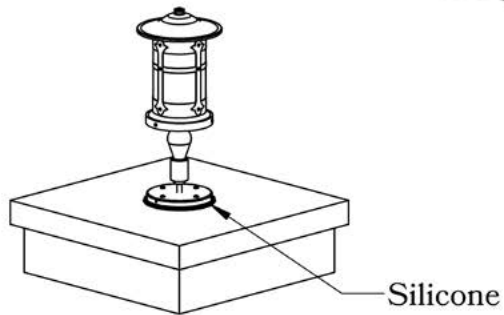

# X Large

**OLD CALIFORNIA**  
 975 N ENTERPRISE ST • ORANGE, CA 92867

PRODUCT No.	1015-6	LAMP BASE	Medium Base (E26)
TITLE	Castle Hill	MAX WATTAGE	100W
UL RATING	Wet	VOLTAGE	12V or 120V

**PROPRIETARY AND CONFIDENTIAL**  
 The information contained in this drawing is the sole property of Old California. Any reproduction in part or as a whole without written permission from Old California is prohibited.

## DIMENSIONS

Roof Width	13 1/4"
Body Width	9 1/2"
Height	30 3/4"
Mounting Base	13 1/4"

## ADDITIONAL INFORMATION

Manufacturer	Old California
Mounting Location	Exterior Only
Material	Brass
Multiple Overlay Options	No

**Mounting Instructions** | Round Column Light

When mounting in wet location, apply a bead of silicone around the perimeter of the fixture base to seal the electrical connections against water.