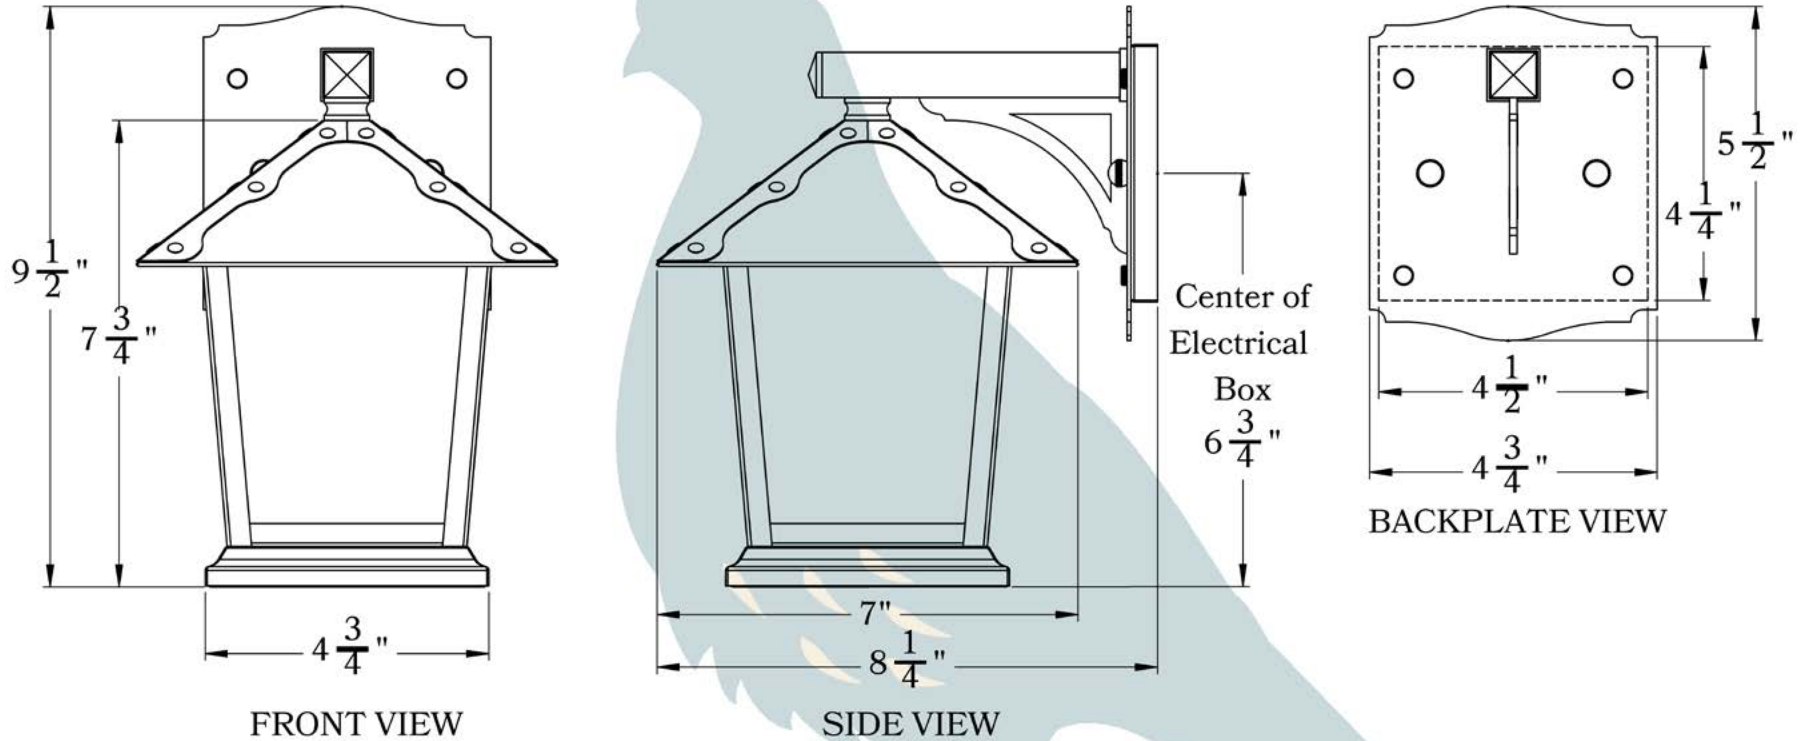

# Small

PRODUCT No.	1022-8	LAMP BASE	Medium Base (E26)
TITLE	Spring Street	MAX WATTAGE	60W
UL RATING	Wet	VOLTAGE	120V

**PROPRIETARY AND CONFIDENTIAL**  
 The information contained in this drawing is the sole property of Old California. Any reproduction in part or as a whole without written permission from Old California is prohibited.

## DIMENSIONS

Roof Width	7"
Body Width	4 3/4"
Lantern Height	7 3/4"
Height	9 1/2"
Projection	8 1/4"
Mounting Plate	4 3/4" x 5 1/2"