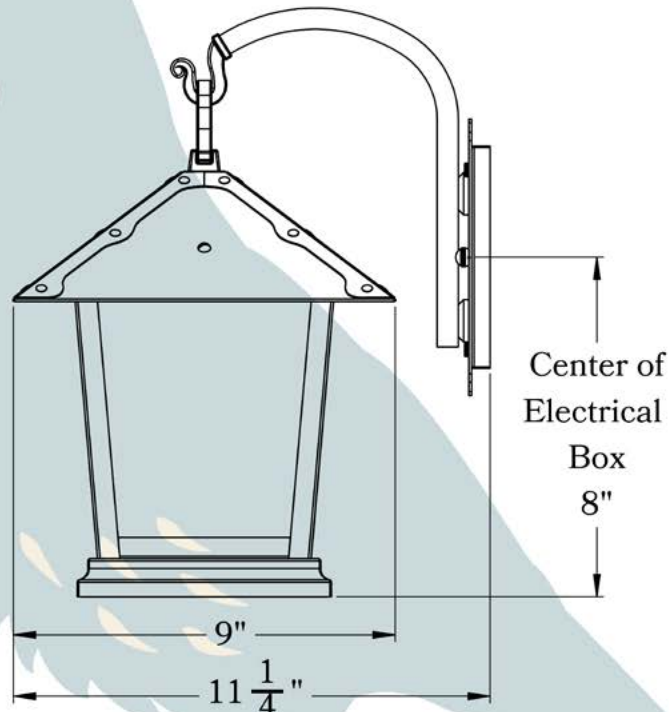

THE SPRING STREET SERIES
**Hook Arm Sconce
with Candle Cluster**
MEDIUM

OLD CALIFORNIA
FINE LIGHTING &
HOME GOODS

Medium

FRONT VIEW

SIDE VIEW

BACKPLATE VIEW

PRODUCT No. | 1023-I-CC
 TITLE | Spring Street
 UL RATING | Damp

LAMP BASE | Candelabra Base (E12)
 MAX WATTAGE | 2-40W
 VOLTAGE | 120V

PROPRIETARY AND CONFIDENTIAL
 The information contained in this drawing is the sole property of Old California. Any reproduction in part or as a whole without written permission from Old California is prohibited.

DIMENSIONS

Roof Width	11 1/4"
Body Width	6"
Lantern Height	10 1/4"
Height	13 1/2"
Projection	11 1/4"
Mounting Plate	4 3/4" x 6 1/2"

OVERLAYS AVAILABLE IN THIS SERIES

Trellis

Lattice

Cross

Trellis with Ivy

Lattice with Ivy

Glass Only

ELECTRICAL SPECS

UL Rating	Damp
Voltage	120V
Socket Type	Candelabra Base - E12
Number of Light Bulbs	2
Max Wattage per Bulb	40W
LED Bulb	Supplied
Dimmable	Yes

ADDITIONAL INFORMATION

Manufacturer	Old California
Mounting Location	Interior and Exterior
Material	Brass
Multiple Overlay Options	Yes
Bottom Glass Panels	Included