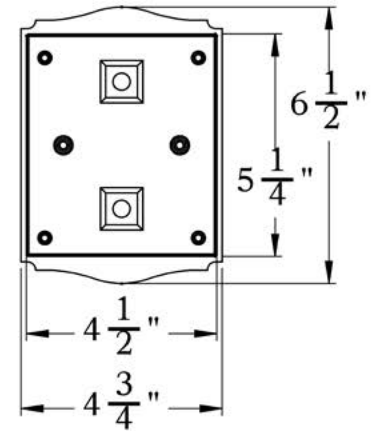

THE SPRING STREET SERIES
**Hook Arm Sconce
with Candle Cluster**
MEDIUM

OLD CALIFORNIA
FINE LIGHTING &
HOME GOODS

Medium

FRONT VIEW

SIDE VIEW

BACKPLATE VIEW

PRODUCT No. | 1023-I-CC
 TITLE | Spring Street
 UL RATING | Damp

LAMP BASE | Candelabra Base (E12)
 MAX WATTAGE | 2-40W
 VOLTAGE | 120V

PROPRIETARY AND CONFIDENTIAL
 The information contained in this drawing is the sole property of Old California. Any reproduction in part or as a whole without written permission from Old California is prohibited.

DIMENSIONS

Roof Width	11 1/4"
Body Width	6"
Lantern Height	10 1/4"
Height	13 1/2"
Projection	11 1/4"
Mounting Plate	4 3/4" x 6 1/2"

OVERLAYS AVAILABLE IN THIS SERIES

Trellis

Lattice

Cross

Trellis with Ivy

Lattice with Ivy

Glass Only

ELECTRICAL SPECS

UL Rating	Damp
Voltage	120V
Socket Type	Candelabra Base - E12
Number of Light Bulbs	2
Max Wattage per Bulb	40W
LED Bulb	Supplied
Dimmable	Yes

ADDITIONAL INFORMATION

Manufacturer	Old California
Mounting Location	Interior and Exterior
Material	Brass
Multiple Overlay Options	Yes
Bottom Glass Panels	Included