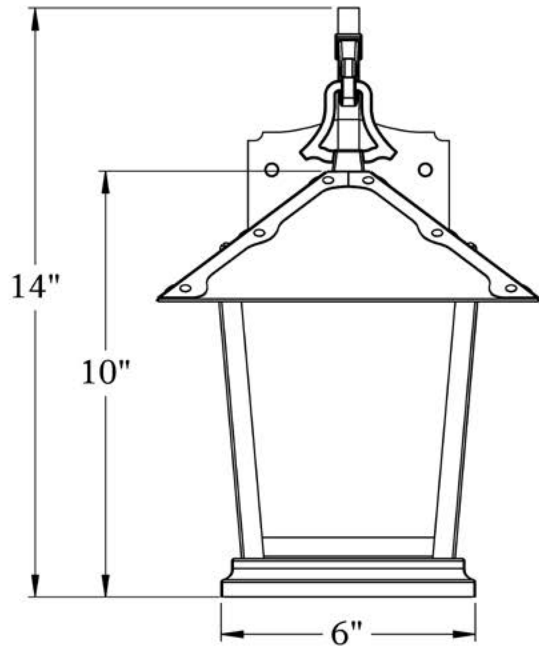

THE SPRING STREET SERIES
**Hook Arm Sconce
with Candle Cluster**
MEDIUM

OLD CALIFORNIA
FINE LIGHTING &
HOME GOODS

Medium

FRONT VIEW

SIDE VIEW

BACKPLATE VIEW

PRODUCT No. | 1023-I-CC
 TITLE | Spring Street
 UL RATING | Damp

LAMP BASE | Candelabra Base (E12)
 MAX WATTAGE | 2-40W
 VOLTAGE | 120V

PROPRIETARY AND CONFIDENTIAL
 The information contained in this drawing is the sole property of Old California. Any reproduction in part or as a whole without written permission from Old California is prohibited.

DIMENSIONS

Roof Width	11 1/4"
Body Width	6"
Lantern Height	10 1/4"
Height	13 1/2"
Projection	11 1/4"
Mounting Plate	4 3/4" x 6 1/2"

OVERLAYS AVAILABLE IN THIS SERIES

Trellis

Lattice

Cross

Trellis with Ivy

Lattice with Ivy

Glass Only

ELECTRICAL SPECS

UL Rating	Damp
Voltage	120V
Socket Type	Candelabra Base - E12
Number of Light Bulbs	2
Max Wattage per Bulb	40W
LED Bulb	Supplied
Dimmable	Yes

ADDITIONAL INFORMATION

Manufacturer	Old California
Mounting Location	Interior and Exterior
Material	Brass
Multiple Overlay Options	Yes
Bottom Glass Panels	Included