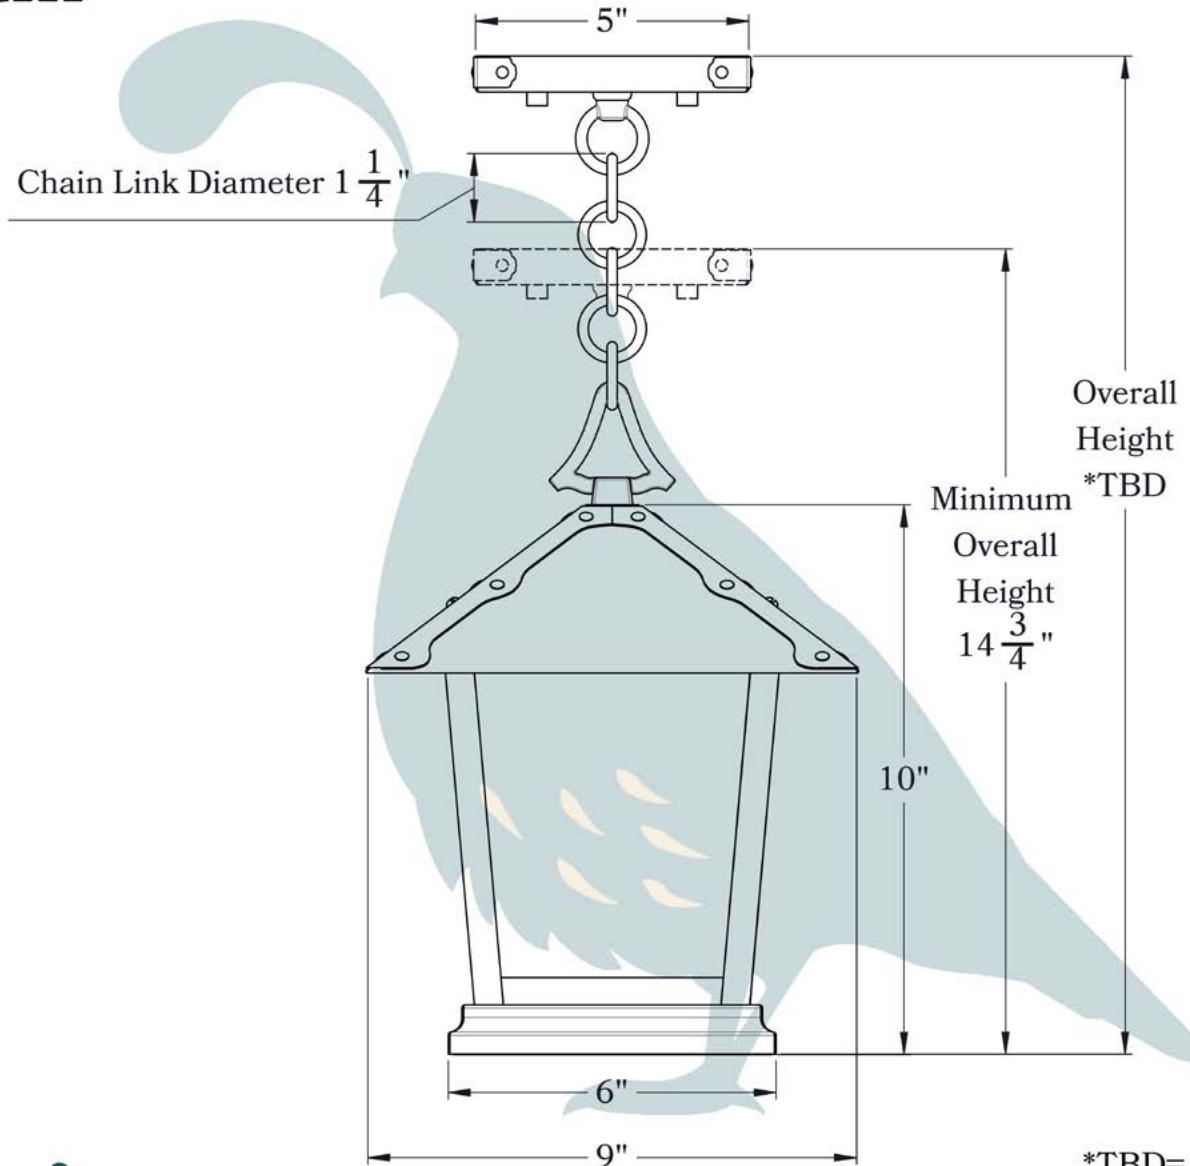

THE SPRING STREET SERIES
Chain Pendant Lantern
with Candle Cluster
MEDIUM

OLD CALIFORNIA
FINE LIGHTING &
HOME GOODS

Medium

*TBD= To be determined

PROPRIETARY AND CONFIDENTIAL

The information contained in this drawing is the sole property of Old California. Any reproduction in part or as a whole without written permission from Old California is prohibited.

OLD CALIFORNIA
 975 N ENTERPRISE ST • ORANGE, CA 92867

PRODUCT No.	1023-4-CC	LAMP BASE	Candelabra Base (E12)
TITLE	Spring Street	MAX WATTAGE	2-40W
UL RATING	Damp	VOLTAGE	120V

DIMENSIONS

Roof Width	9"
Body Width	6"
Lantern Height	10"
Minimum Height	14 3/4"
Canopy	5"

OVERLAYS AVAILABLE IN THIS SERIES

Trellis

Lattice

Cross

Trellis with Ivy

Lattice with Ivy

Glass Only

ELECTRICAL SPECS

UL Rating	Damp
Voltage	120V
Socket Type	Candelabra Base - E12
Number of Light Bulbs	2
Max Wattage per Bulb	40W
LED Bulb	Supplied
Dimmable	Yes

ADDITIONAL INFORMATION

Manufacturer	Old California
Mounting Location	Interior and Exterior
Material	Brass
Multiple Overlay Options	Yes
Bottom Glass Panels	Included