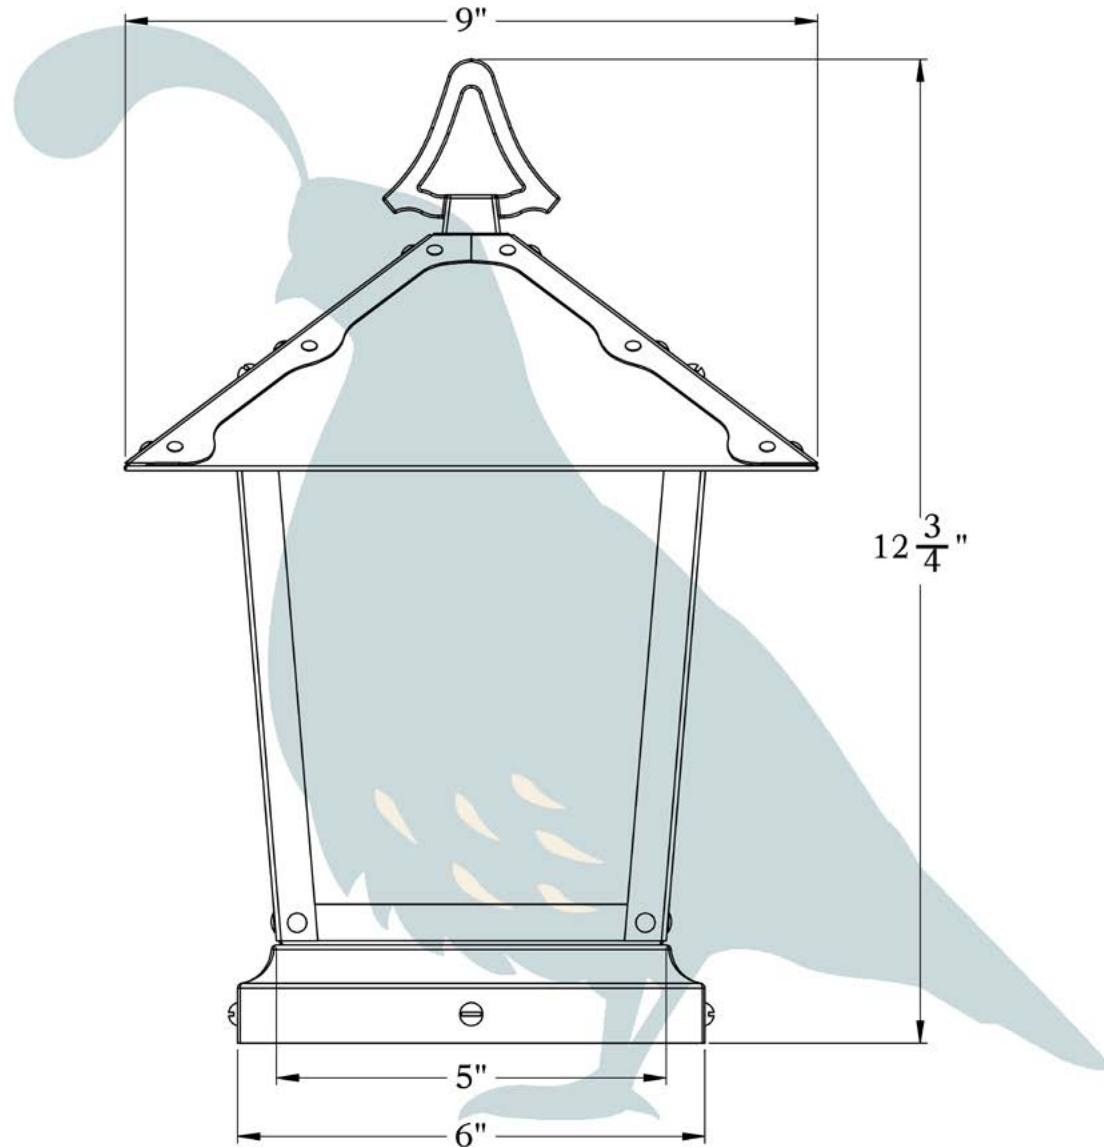

THE SPRING STREET SERIES
Column Mount Lantern
MEDIUM

OLD CALIFORNIA
FINE LIGHTING &
HOME GOODS

Medium

OLD CALIFORNIA
 975 N ENTERPRISE ST • ORANGE, CA 92867

PRODUCT No.	1023-6	LAMP BASE	Medium Base (E26)
TITLE	Spring Street	MAX WATTAGE	100W
UL RATING	Wet	VOLTAGE	12V or 120V

DIMENSIONS

Roof Width 9"
 Body Width 5"
 Height 12 3/4"
 Mounting Base 6"

OVERLAYS AVAILABLE IN THIS SERIES

Trellis

Lattice

Cross

Trellis with Ivy

Lattice with Ivy

Glass Only

ELECTRICAL SPECS

UL Rating Wet
 Voltage 12V or 120V
 Socket Type Medium Base - E26
 Number of Light Bulbs 1
 Max Wattage per Bulb 100W
 LED Bulb Supplied

ADDITIONAL INFORMATION

Manufacturer Old California
 Mounting Location Exterior Only
 Material Brass
 Multiple Overlay Options Yes

MOUNTING INSTRUCTIONS • Column Light Version One

When mounting in wet location, apply a bead of silicone around the perimeter of the fixture base to seal the electrical connections against water.

CAUTION—DISCONNECT POWER