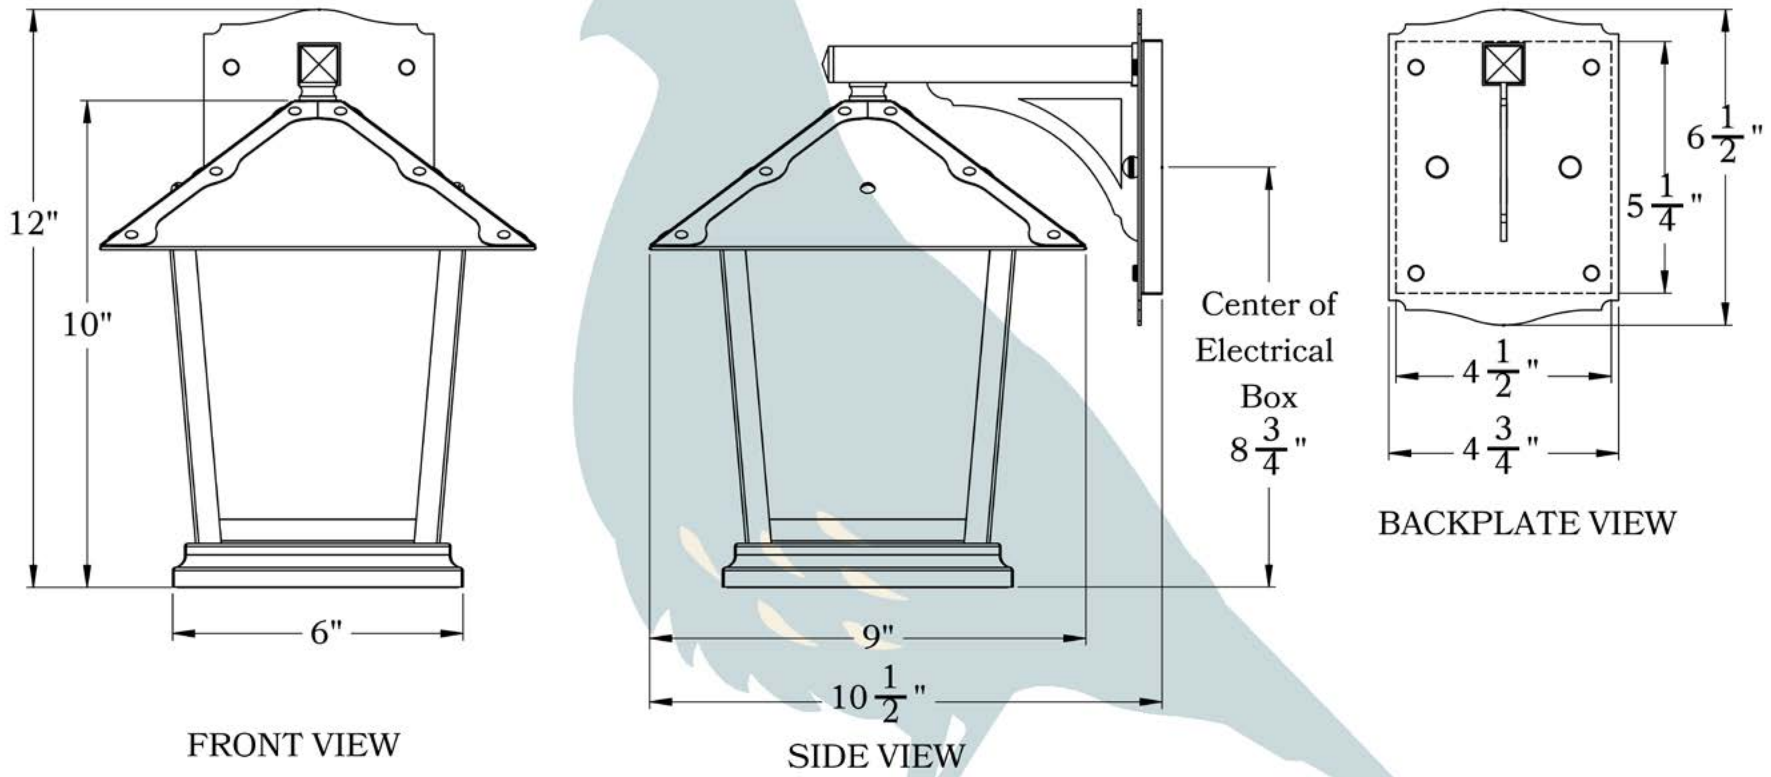

PRODUCT NO. 1023-8-CC

THE SPRING STREET SERIES  
**Straight Arm Sconce  
with Candle Cluster**

MEDIUM

**OLD CALIFORNIA**  
FINE LIGHTING &  
HOME GOODS

# Medium

PRODUCT No.	1023-8-CC	LAMP BASE	Candelabra Base (E12)
TITLE	Spring Street	MAX WATTAGE	2-40W
UL RATING	Wet	VOLTAGE	120V

**PROPRIETARY AND CONFIDENTIAL**  
 The information contained in this drawing is the sole property of Old California. Any reproduction in part or as a whole without written permission from Old California is prohibited.

## DIMENSIONS

Roof Width	10 1/2"
Body Width	6"
Lantern Height	10"
Height	12"
Projection	10 1/2"
Mounting Plate	4 3/4" x 6 1/2"