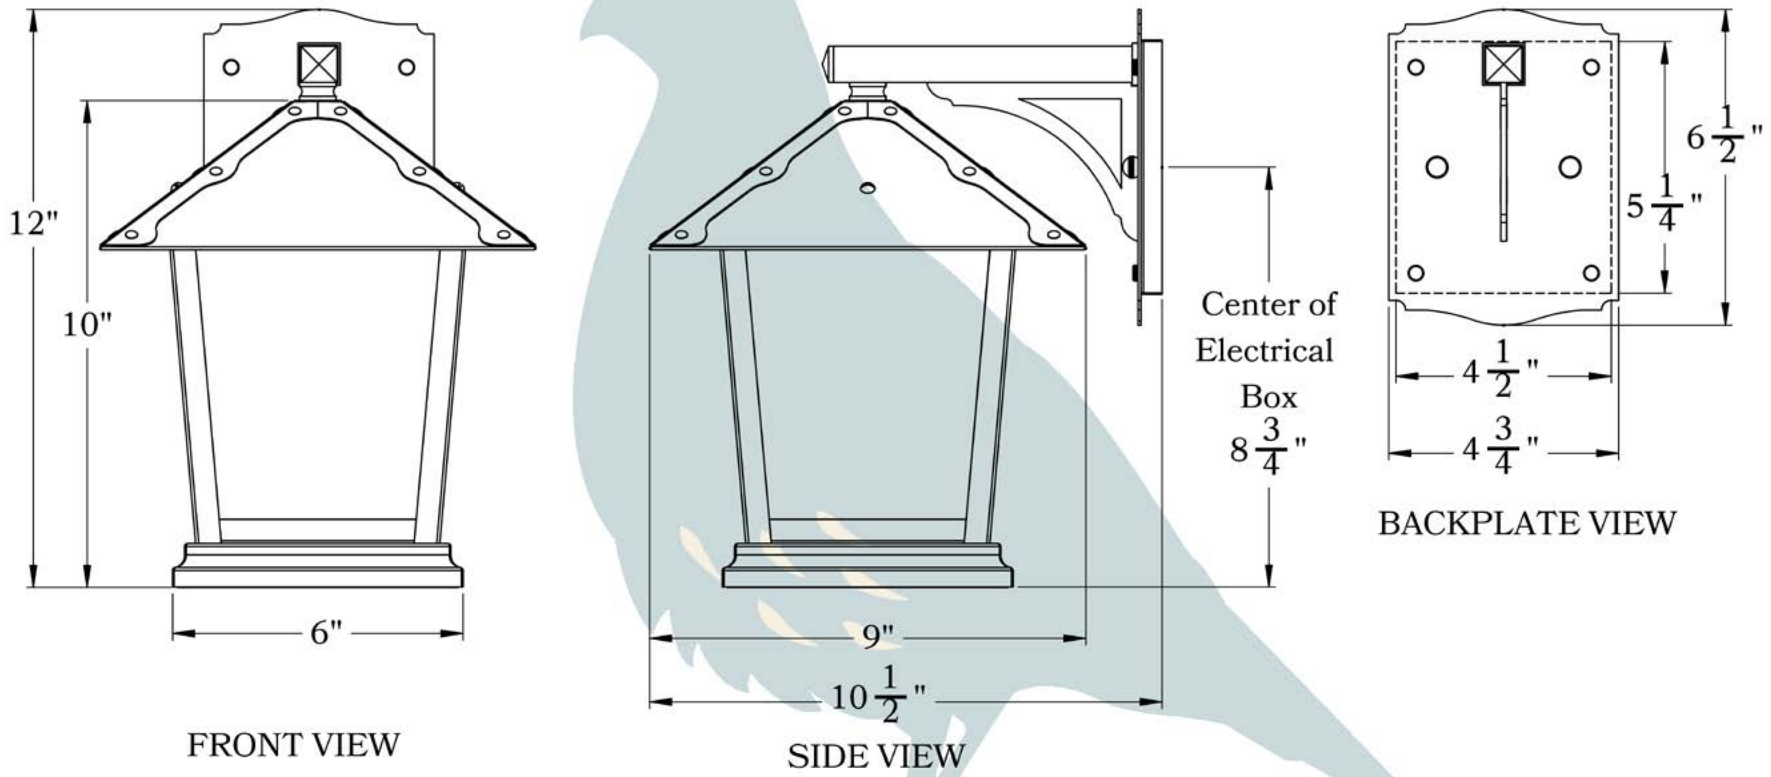

THE SPRING STREET SERIES
Straight Arm Sconce
MEDIUM

OLD CALIFORNIA
FINE LIGHTING &
HOME GOODS

Medium

PRODUCT No.	1023-8	LAMP BASE	Medium Base (E26)
TITLE	Spring Street	MAX WATTAGE	100W
UL RATING	Wet	VOLTAGE	120V

DIMENSIONS

Roof Width	9"
Body Width	6"
Lantern Height	10"
Height	12"
Projection	10 1/2"
Mounting Plate	4 3/4" x 6 1/2"

OVERLAYS AVAILABLE IN THIS SERIES

Trellis

Lattice

Cross

Trellis with Ivy

Lattice with Ivy

Glass Only

ELECTRICAL SPECS

UL Rating	Wet
Voltage	120V
Socket Type	Medium Base - E26
Number of Light Bulbs	1
Max Wattage per Bulb	100W
LED Bulb	Supplied
Dimmable	Yes

ADDITIONAL INFORMATION

Manufacturer	Old California
Mounting Location	Interior and Exterior
Material	Brass
Multiple Overlay Options	Yes
Bottom Glass Panels	Included