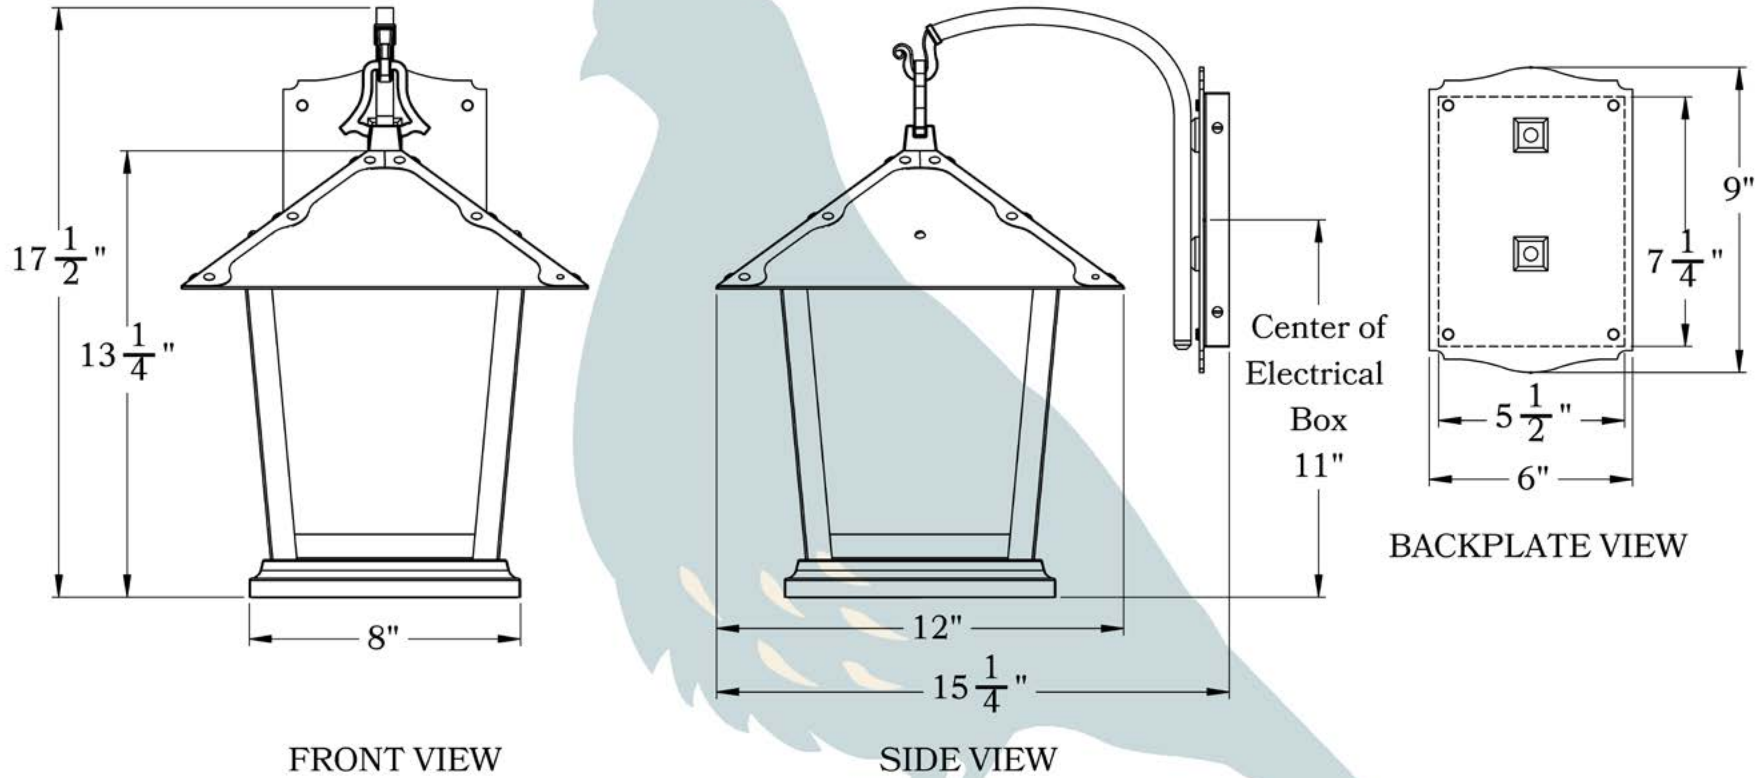

THE SPRING STREET SERIES
**Hook Arm Sconce
with Candle Cluster**
LARGE

**OLD
CALIFORNIA**
FINE LIGHTING &
HOME GOODS

Large

DIMENSIONS

Roof Width	12"
Body Width	8"
Lantern Height	13 1/4"
Height	17 1/4"
Projection	15 1/4"
Mounting Plate	6" x 9"

OVERLAYS AVAILABLE IN THIS SERIES

Trellis

Lattice

Cross

Trellis with Ivy

Lattice with Ivy

Glass Only

ELECTRICAL SPECS

UL Rating	Damp
Voltage	120V
Socket Type	Candelabra Base - E12
Number of Light Bulbs	3
Max Wattage per Bulb	40W
LED Bulb	Supplied
Dimmable	Yes

ADDITIONAL INFORMATION

Manufacturer	Old California
Mounting Location	Interior and Exterior
Material	Brass
Multiple Overlay Options	Yes
Bottom Glass Panels	Included