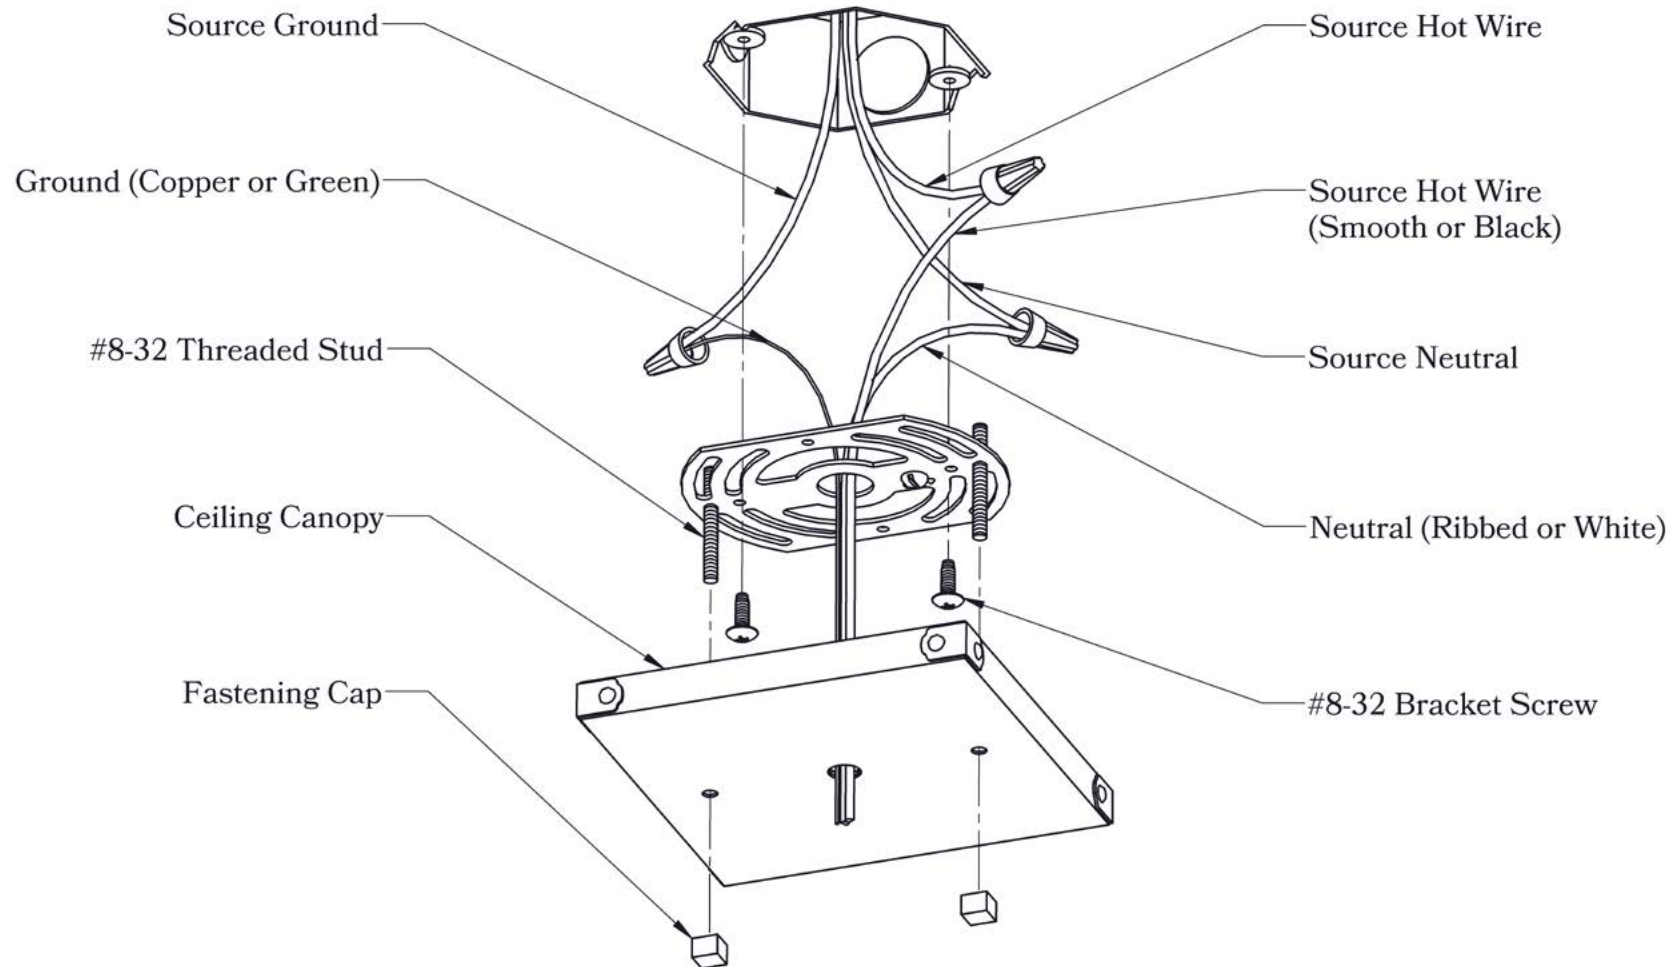

MOUNTING INSTRUCTIONS • Chain Mount Without Fire Pan

CAUTION—DISCONNECT POWER

Always shut off power when installing or repairing this (or any other) electrical appliance. Failure to do so may result in severe injury or death. This product must be installed in accordance with applicable installation codes by a person familiar with the construction and operation of the product, and the hazards involved.