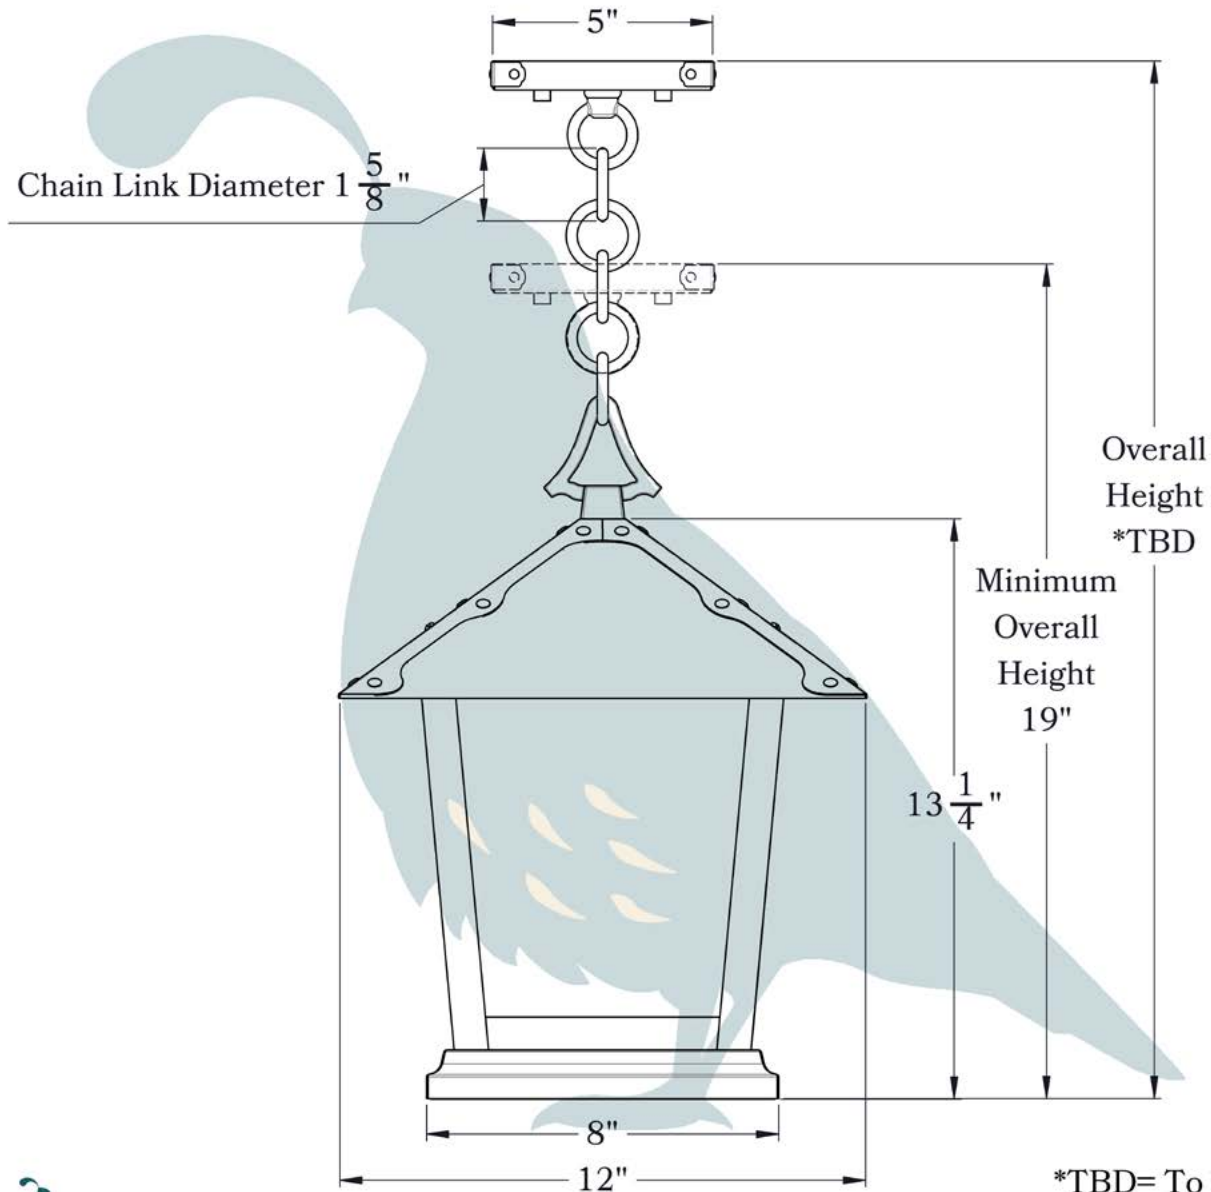

THE SPRING STREET SERIES
**Chain Pendant Lantern
with Candle Cluster**
LARGE

OLD CALIFORNIA
FINE LIGHTING &
HOME GOODS

Large

*TBD= To be determined

PROPRIETARY AND CONFIDENTIAL

 The information contained in this drawing is the sole property of Old California. Any reproduction in part or as a whole without written permission from Old California is prohibited. 

 975 N ENTERPRISE ST • ORANGE, CA 92867

PRODUCT No.	1024-4-CC	LAMP BASE	Candelabra Base (E12)
TITLE	Spring Street	MAX WATTAGE	3-40W
UL RATING	Damp	VOLTAGE	120V

DIMENSIONS

Roof Width	12"
Body Width	8"
Lantern Height	13 1/4"
Minimum Height	19"
Canopy	5"

OVERLAYS AVAILABLE IN THIS SERIES

Trellis

Lattice

Cross

Trellis with Ivy

Lattice with Ivy

Glass Only

ELECTRICAL SPECS

UL Rating	Damp
Voltage	120V
Socket Type	Candelabra Base - E12
Number of Light Bulbs	3
Max Wattage per Bulb	40W
LED Bulb	Supplied
Dimmable	Yes

ADDITIONAL INFORMATION

Manufacturer	Old California
Mounting Location	Interior and Exterior
Material	Brass
Multiple Overlay Options	Yes
Bottom Glass Panels	Included