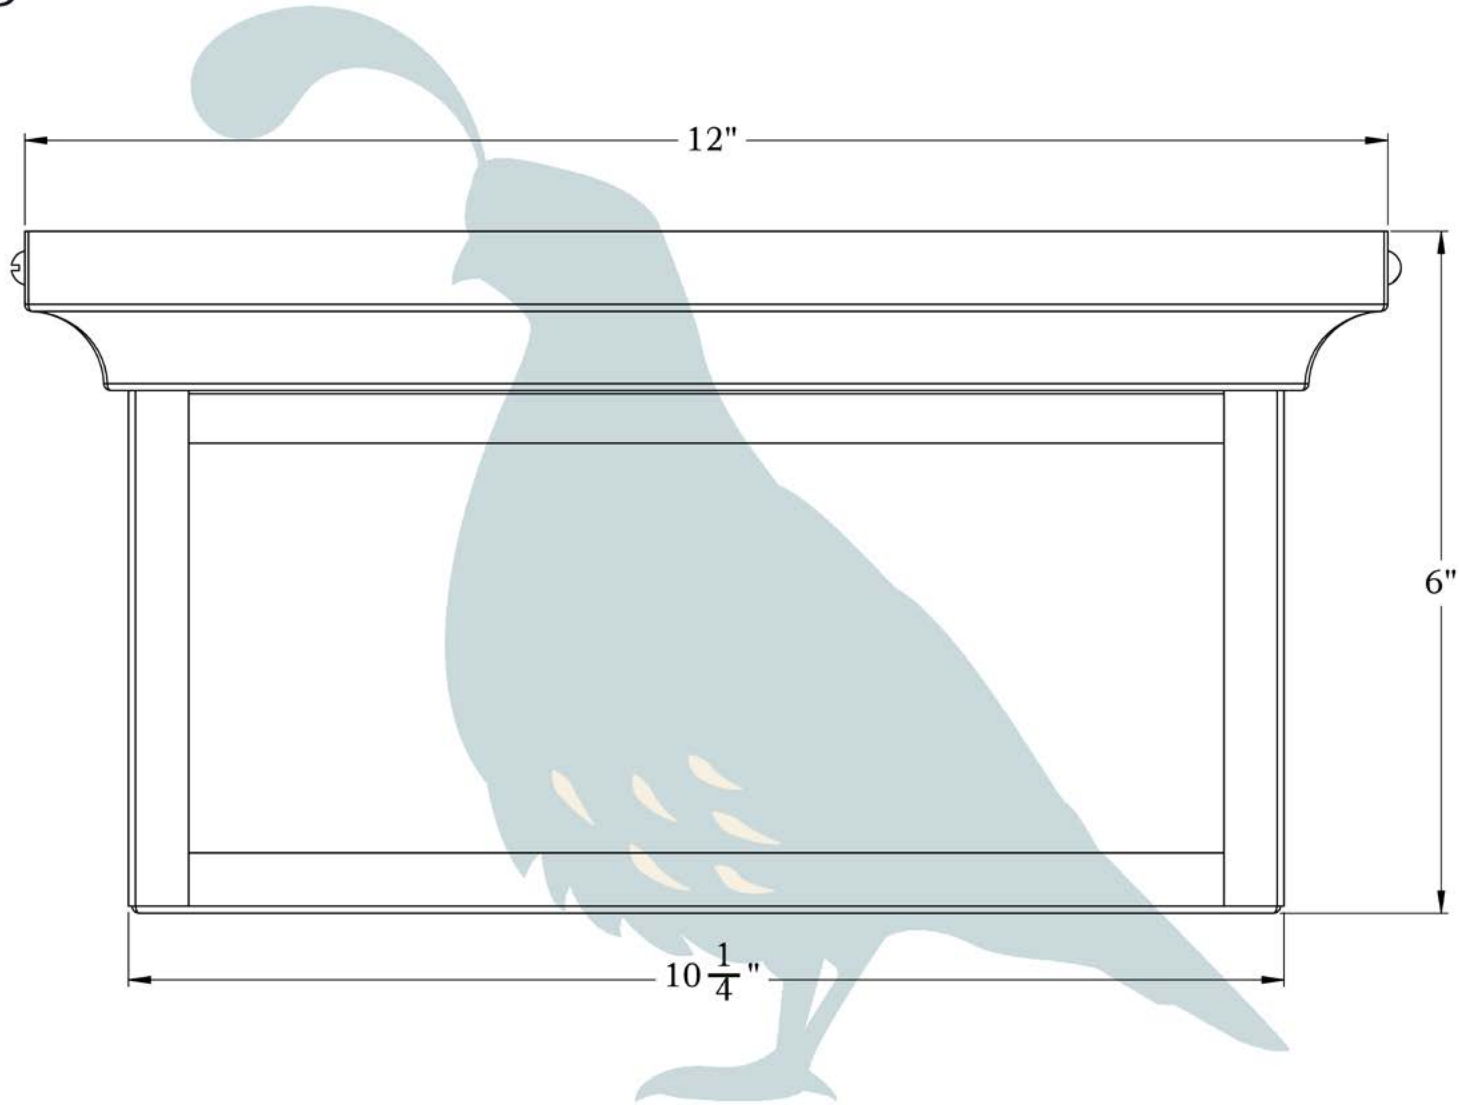

# Large

PRODUCT No. | 1024-5  
TITLE | Spring Street  
UL RATING | Damp

LAMP BASE | Medium Base (E26)  
MAX WATTAGE | 100W  
VOLTAGE | 120V

**PROPRIETARY AND CONFIDENTIAL**  
The information contained in this drawing is the sole property of Old California. Any reproduction in part or as a whole without written permission from Old California is prohibited.

### DIMENSIONS

Height	6"
Width	12"
Body Width	10 1/4"
Mounting Plate	12"