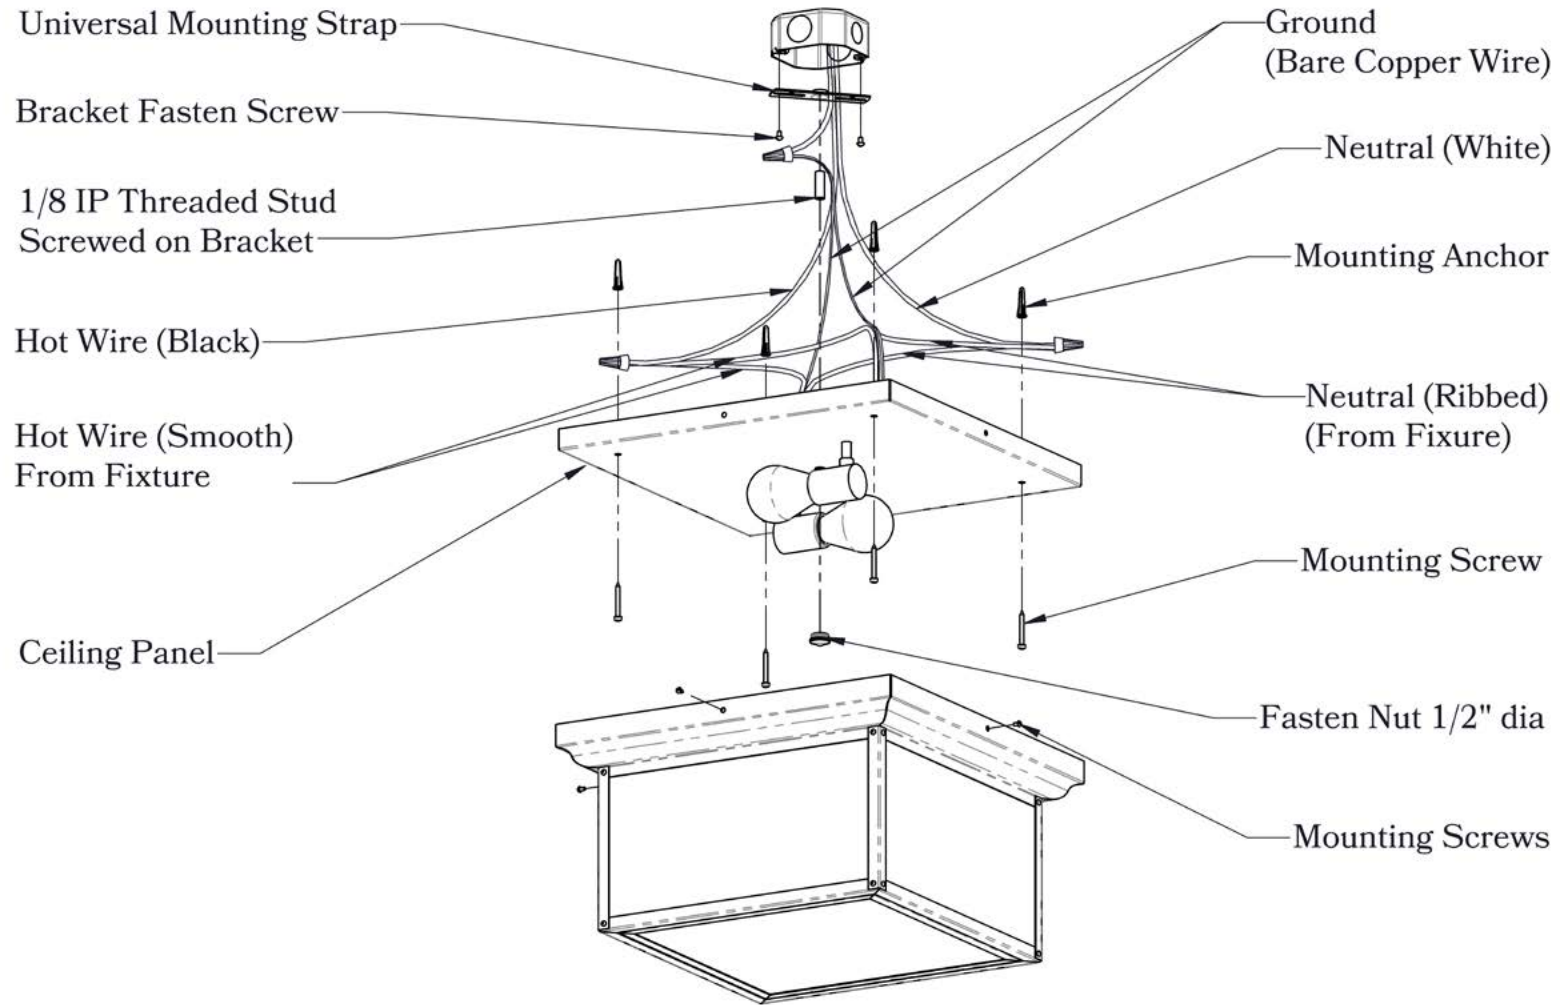

MOUNTING INSTRUCTIONS • Standard Ceiling Mount with Hinge Door

CAUTION—DISCONNECT POWER

Always shut off power when installing or repairing this (or any other) electrical appliance. Failure to do so may result in severe injury or death. This product must be installed in accordance with applicable installation codes by a person familiar with the construction and operation of the product, and the hazards involved.