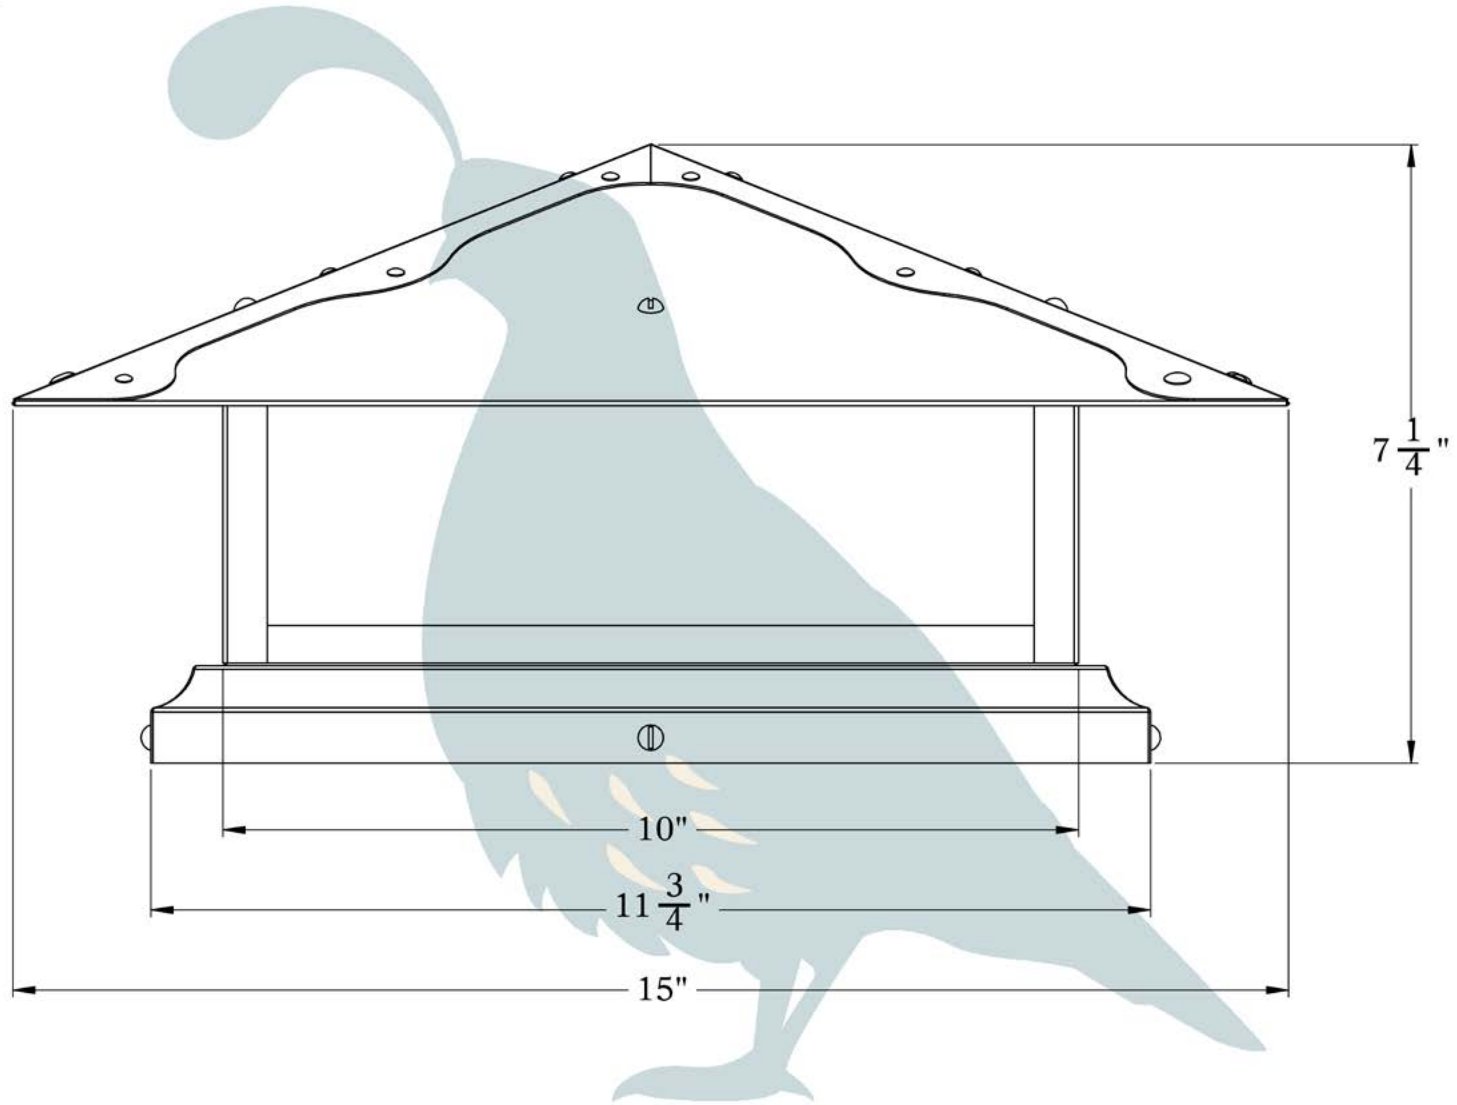

THE SPRING STREET SERIES  
**Shallow Column  
Mount Lantern**

LARGE

**OLD CALIFORNIA**  
FINE LIGHTING &  
HOME GOODS

# Large

### DIMENSIONS

Roof Width 15"  
 Body Width 10"  
 Height 7 1/4"  
 Mounting Base 11 3/4"