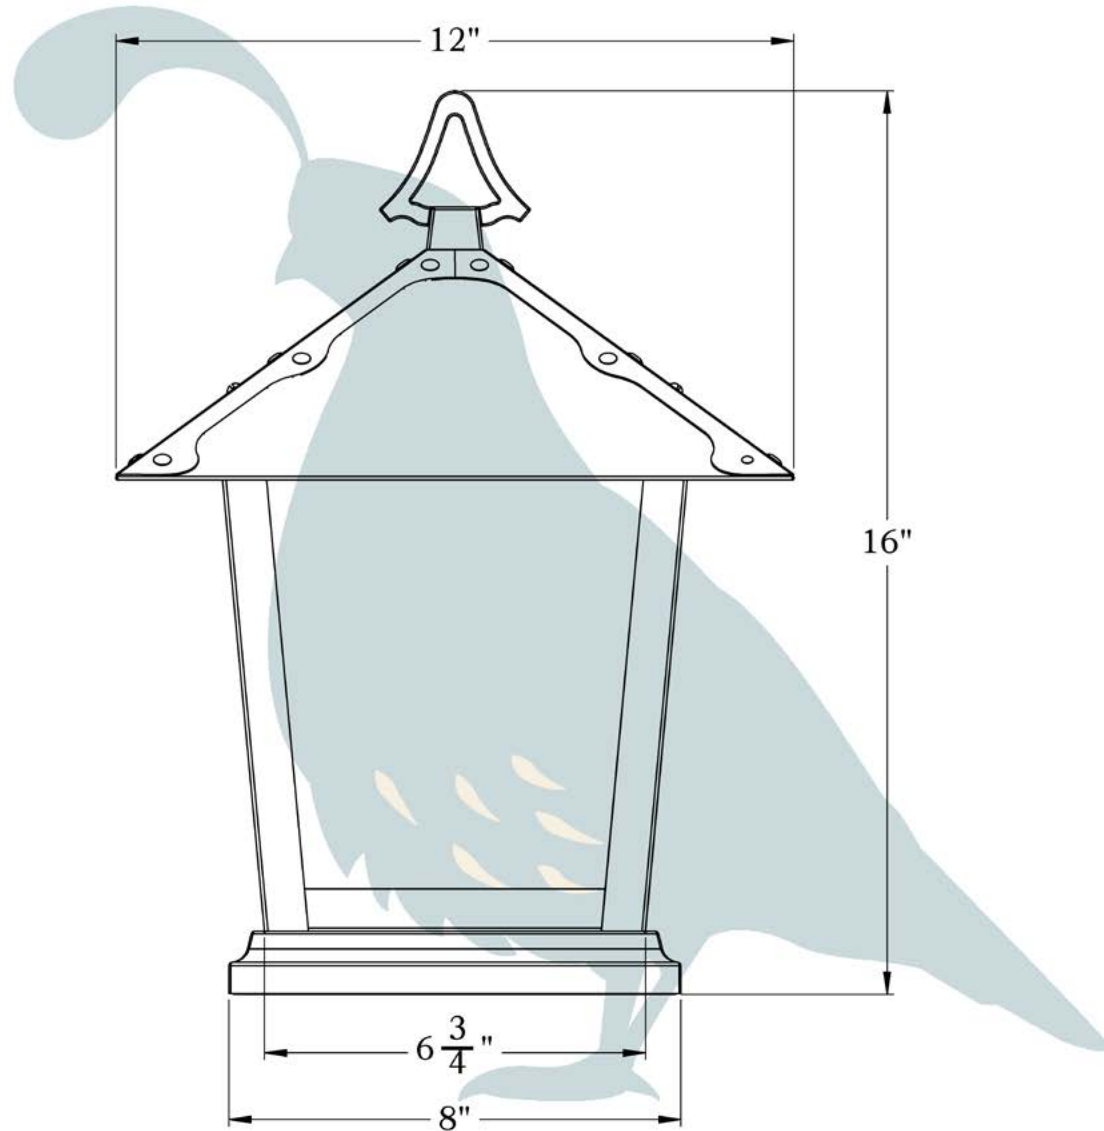

THE SPRING STREET SERIES
Column Mount Lantern

LARGE

OLD CALIFORNIA
FINE LIGHTING &
HOME GOODS

Large

OLD CALIFORNIA
 975 N ENTERPRISE ST • ORANGE, CA 92867

PRODUCT No.	1024-6	LAMP BASE	Medium Base (E26)
TITLE	Spring Street	MAX WATTAGE	100W
UL RATING	Wet	VOLTAGE	12V or 120V

DIMENSIONS

Roof Width 12"
 Body Width 6 3/4"
 Height 16"
 Mounting Base 8"

OVERLAYS AVAILABLE IN THIS SERIES

Trellis

Lattice

Cross

Trellis with Ivy

Lattice with Ivy

Glass Only

ELECTRICAL SPECS

UL Rating Wet
 Voltage 12V or 120V
 Socket Type Medium Base - E26
 Number of Light Bulbs 1
 Max Wattage per Bulb 100W
 LED Bulb Supplied

ADDITIONAL INFORMATION

Manufacturer Old California
 Mounting Location Exterior Only
 Material Brass
 Multiple Overlay Options Yes