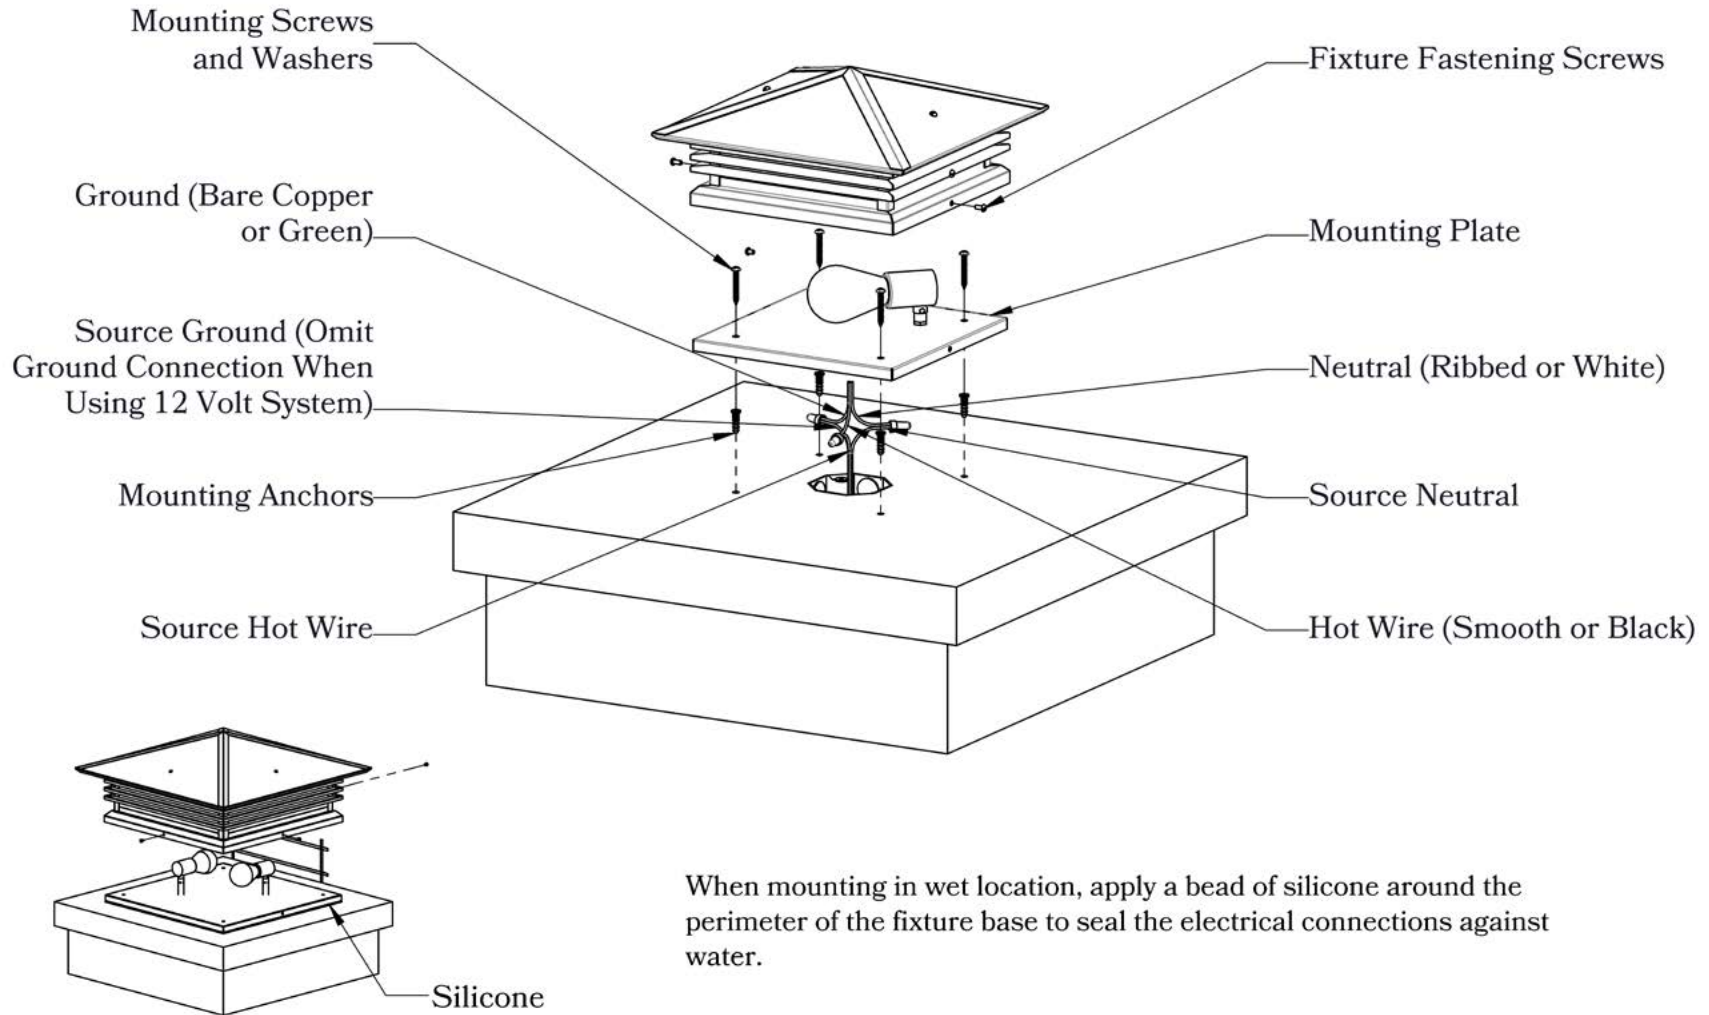

Glass Only

ELECTRICAL SPECS

UL Rating Wet
 Voltage 12V or 120V
 Socket Type Medium Base - E26
 Number of Light Bulbs 1
 Max Wattage per Bulb 100W
 LED Bulb Supplied

ADDITIONAL INFORMATION

Manufacturer Old California
 Mounting Location Exterior Only
 Material Brass
 Multiple Overlay Options Yes

MOUNTING INSTRUCTIONS • Column Light Version One

CAUTION—DISCONNECT POWER

Always shut off power when installing or repairing this (or any other) electrical appliance. Failure to do so may result in severe injury or death. This product must be installed in accordance with applicable installation codes by a person familiar with the construction and operation of the product, and the hazards involved.