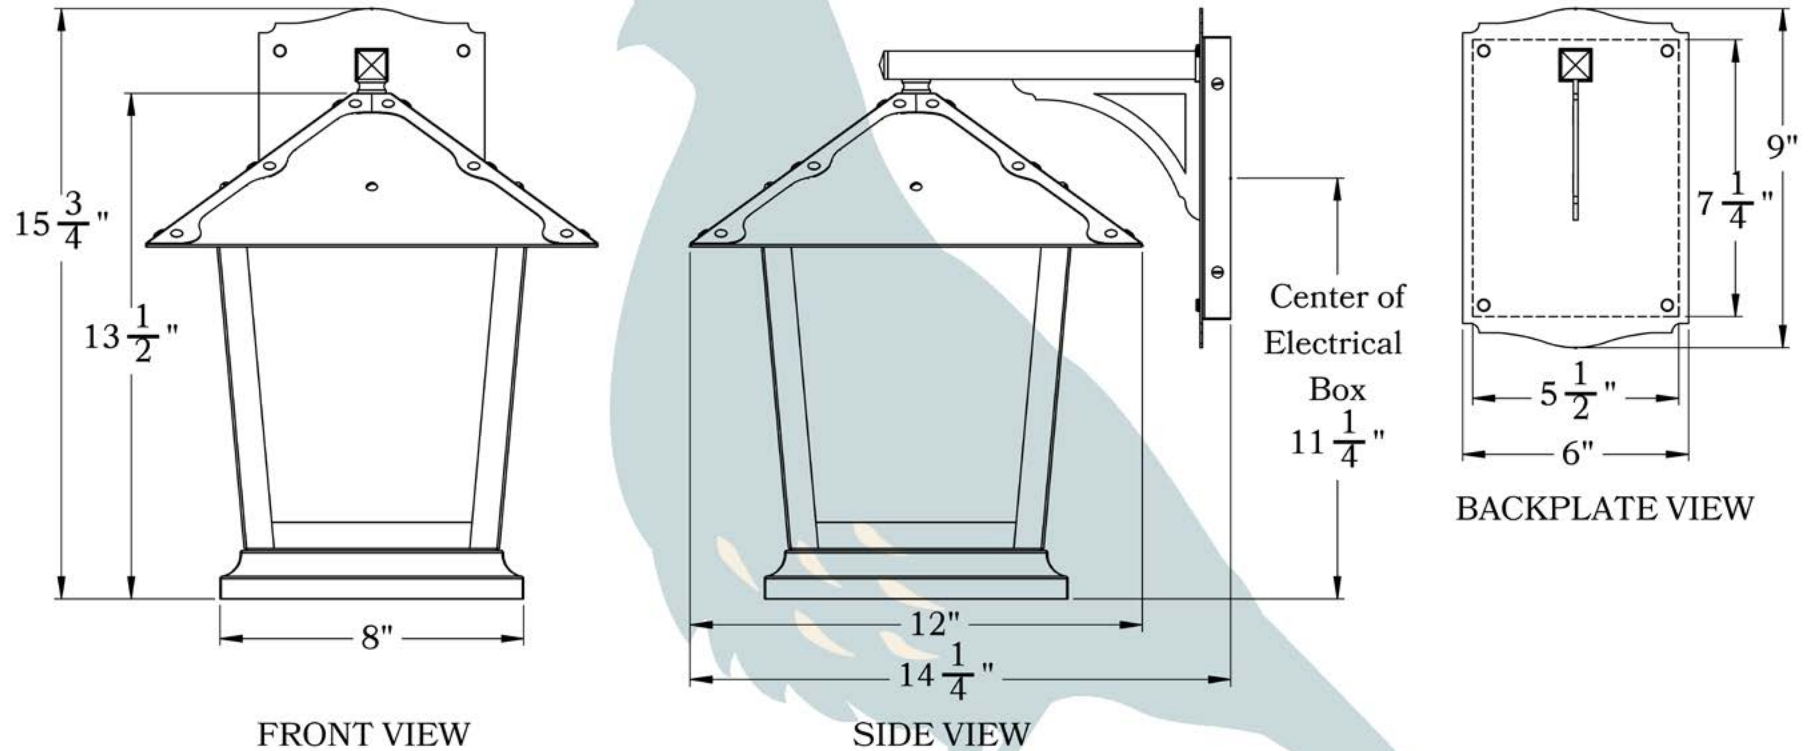

PRODUCT NO. 1024-8-CC

THE SPRING STREET SERIES
**Straight Arm Sconce
with Candle Cluster**

SMALL

OLD CALIFORNIA
FINE LIGHTING &
HOME GOODS

Large

PRODUCT No. | 1024-8-CC
 TITLE | Spring Street
 UL RATING | Wet

LAMP BASE | Candelabra Base (E12)
 MAX WATTAGE | 3-40W
 VOLTAGE | 120V

PROPRIETARY AND CONFIDENTIAL
 The information contained in this drawing is the sole property of Old California. Any reproduction in part or as a whole without written permission from Old California is prohibited.

DIMENSIONS

Roof Width	12"
Body Width	8"
Lantern Height	13 1/2"
Height	15 3/4"
Projection	14 1/4"
Mounting Plate	6" x 9"

OVERLAYS AVAILABLE IN THIS SERIES

Trellis

Lattice

Cross

Trellis with Ivy

Lattice with Ivy

Glass Only

ELECTRICAL SPECS

UL Rating	Wet
Voltage	120V
Socket Type	Candelabra Base - E12
Number of Light Bulbs	3
Max Wattage per Bulb	40W
LED Bulb	Supplied
Dimmable	Yes

ADDITIONAL INFORMATION

Manufacturer	Old California
Mounting Location	Interior and Exterior
Material	Brass
Multiple Overlay Options	Yes
Bottom Glass Panels	Included