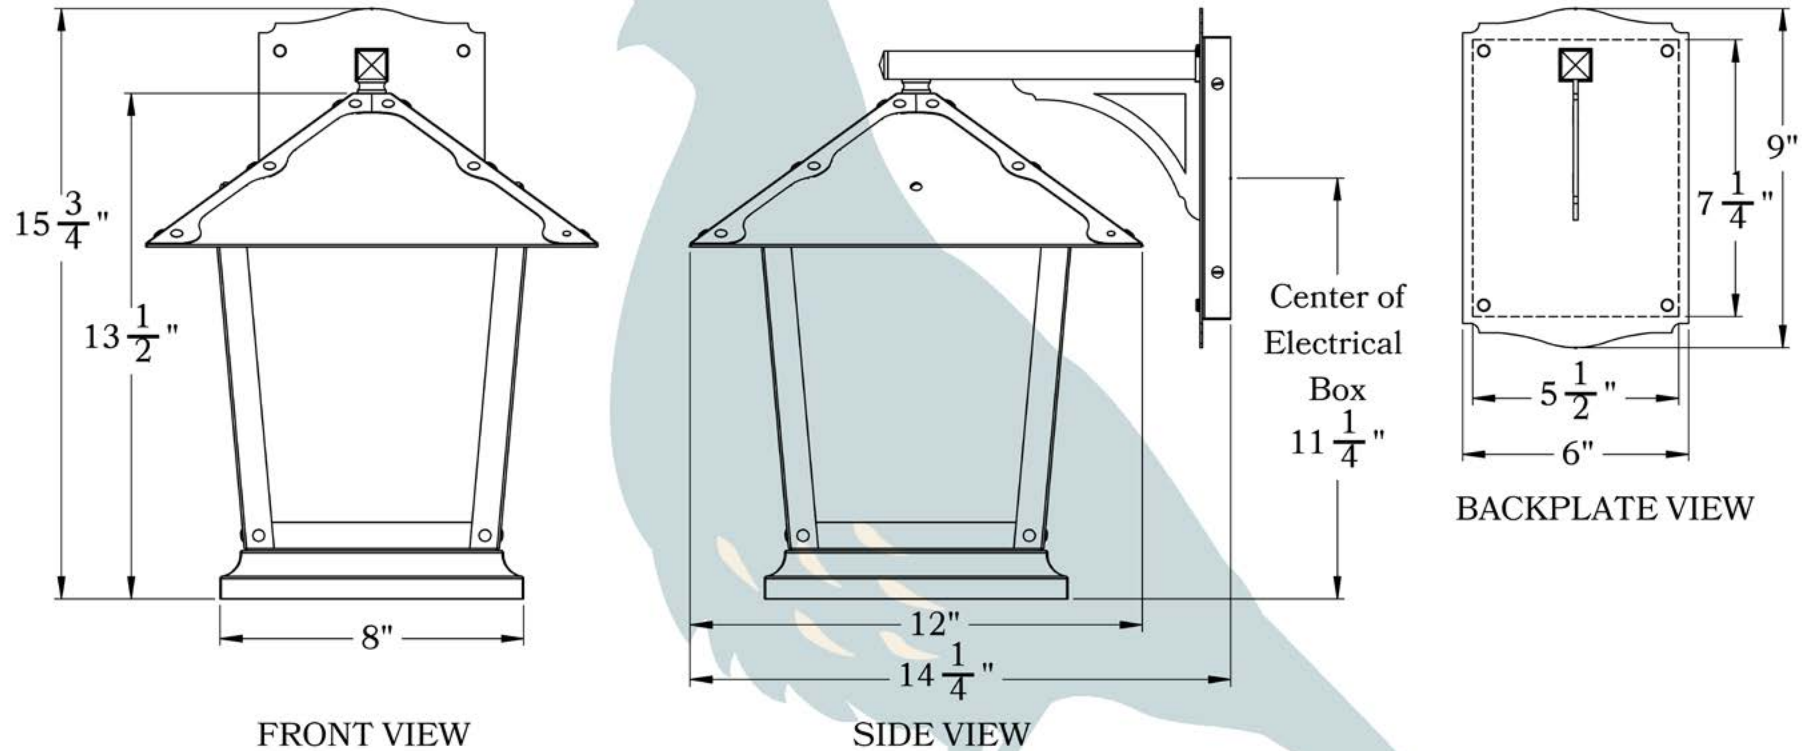

THE SPRING STREET SERIES
Straight Arm Sconce
LARGE

OLD CALIFORNIA
FINE LIGHTING &
HOME GOODS

Large

PRODUCT No.	1024-8	LAMP BASE	Medium Base (E26)
TITLE	Spring Street	MAX WATTAGE	100W
UL RATING	Wet	VOLTAGE	120V

DIMENSIONS

Roof Width	12"
Body Width	8"
Lantern Height	13 1/2"
Height	15 3/4"
Projection	14 1/4"
Mounting Plate	6" x 9"

OVERLAYS AVAILABLE IN THIS SERIES

Trellis

Lattice

Cross

Trellis with Ivy

Lattice with Ivy

Glass Only

ELECTRICAL SPECS

UL Rating	Wet
Voltage	120V
Socket Type	Medium Base - E26
Number of Light Bulbs	1
Max Wattage per Bulb	100W
LED Bulb	Supplied
Dimmable	Yes

ADDITIONAL INFORMATION

Manufacturer	Old California
Mounting Location	Interior and Exterior
Material	Brass
Multiple Overlay Options	Yes
Bottom Glass Panels	Included