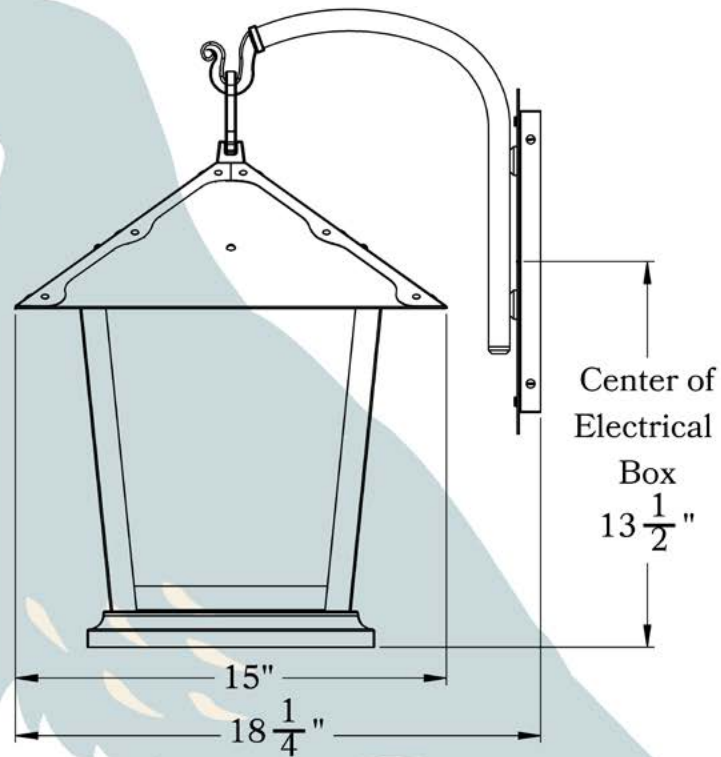

THE SPRING STREET SERIES
**Hook Arm Sconce
with Candle Cluster**
EXTRA LARGE

OLD CALIFORNIA
FINE LIGHTING &
HOME GOODS

X Large

FRONT VIEW

SIDE VIEW

BACKPLATE VIEW

975 N ENTERPRISE ST • ORANGE, CA 92867

PRODUCT No.	1025-I-CC	LAMP BASE	Candelabra Base (E12)
TITLE	Spring Street	MAX WATTAGE	4-40W
UL RATING	Damp	VOLTAGE	120V

DIMENSIONS

Roof Width	15"
Body Width	10"
Lantern Height	16 3/4"
Height	22 1/4"
Projection	18 1/4"
Mounting Plate	6" x 12"

OVERLAYS AVAILABLE IN THIS SERIES

Trellis

Lattice

Cross

Trellis with Ivy

Lattice with Ivy

Glass Only

ELECTRICAL SPECS

UL Rating	Damp
Voltage	120V
Socket Type	Candelabra Base - E12
Number of Light Bulbs	4
Max Wattage per Bulb	40W
LED Bulb	Supplied
Dimmable	Yes

ADDITIONAL INFORMATION

Manufacturer	Old California
Mounting Location	Interior and Exterior
Material	Brass
Multiple Overlay Options	Yes
Bottom Glass Panels	Included