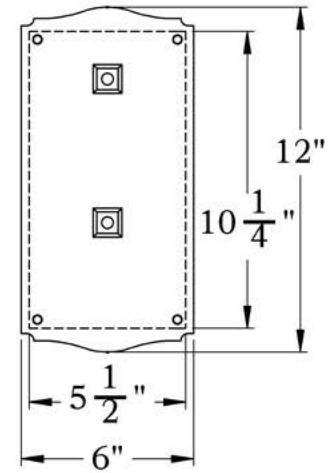

THE SPRING STREET SERIES
**Hook Arm Sconce
with Candle Cluster**
EXTRA LARGE

OLD CALIFORNIA
FINE LIGHTING &
HOME GOODS

X Large

FRONT VIEW

SIDE VIEW

BACKPLATE VIEW

975 N ENTERPRISE ST • ORANGE, CA 92867

PRODUCT No.	1025-I-CC	LAMP BASE	Candelabra Base (E12)
TITLE	Spring Street	MAX WATTAGE	4-40W
UL RATING	Damp	VOLTAGE	120V

DIMENSIONS

Roof Width	15"
Body Width	10"
Lantern Height	16 3/4"
Height	22 1/4"
Projection	18 1/4"
Mounting Plate	6" x 12"

OVERLAYS AVAILABLE IN THIS SERIES

Trellis

Lattice

Cross

Trellis with Ivy

Lattice with Ivy

Glass Only

ELECTRICAL SPECS

UL Rating	Damp
Voltage	120V
Socket Type	Candelabra Base - E12
Number of Light Bulbs	4
Max Wattage per Bulb	40W
LED Bulb	Supplied
Dimmable	Yes

ADDITIONAL INFORMATION

Manufacturer	Old California
Mounting Location	Interior and Exterior
Material	Brass
Multiple Overlay Options	Yes
Bottom Glass Panels	Included