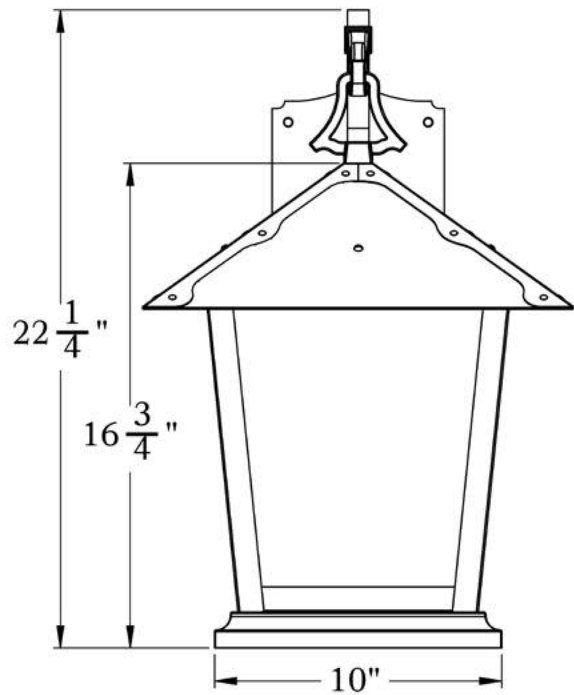

THE SPRING STREET SERIES
**Hook Arm Sconce
with Candle Cluster**
EXTRA LARGE

OLD CALIFORNIA
FINE LIGHTING &
HOME GOODS

X Large

FRONT VIEW

SIDE VIEW

BACKPLATE VIEW

975 N ENTERPRISE ST • ORANGE, CA 92867

PRODUCT No.	1025-I-CC	LAMP BASE	Candelabra Base (E12)
TITLE	Spring Street	MAX WATTAGE	4-40W
UL RATING	Damp	VOLTAGE	120V

DIMENSIONS

Roof Width	15"
Body Width	10"
Lantern Height	16 3/4"
Height	22 1/4"
Projection	18 1/4"
Mounting Plate	6" x 12"

OVERLAYS AVAILABLE IN THIS SERIES

Trellis

Lattice

Cross

Trellis with Ivy

Lattice with Ivy

Glass Only

ELECTRICAL SPECS

UL Rating	Damp
Voltage	120V
Socket Type	Candelabra Base - E12
Number of Light Bulbs	4
Max Wattage per Bulb	40W
LED Bulb	Supplied
Dimmable	Yes

ADDITIONAL INFORMATION

Manufacturer	Old California
Mounting Location	Interior and Exterior
Material	Brass
Multiple Overlay Options	Yes
Bottom Glass Panels	Included