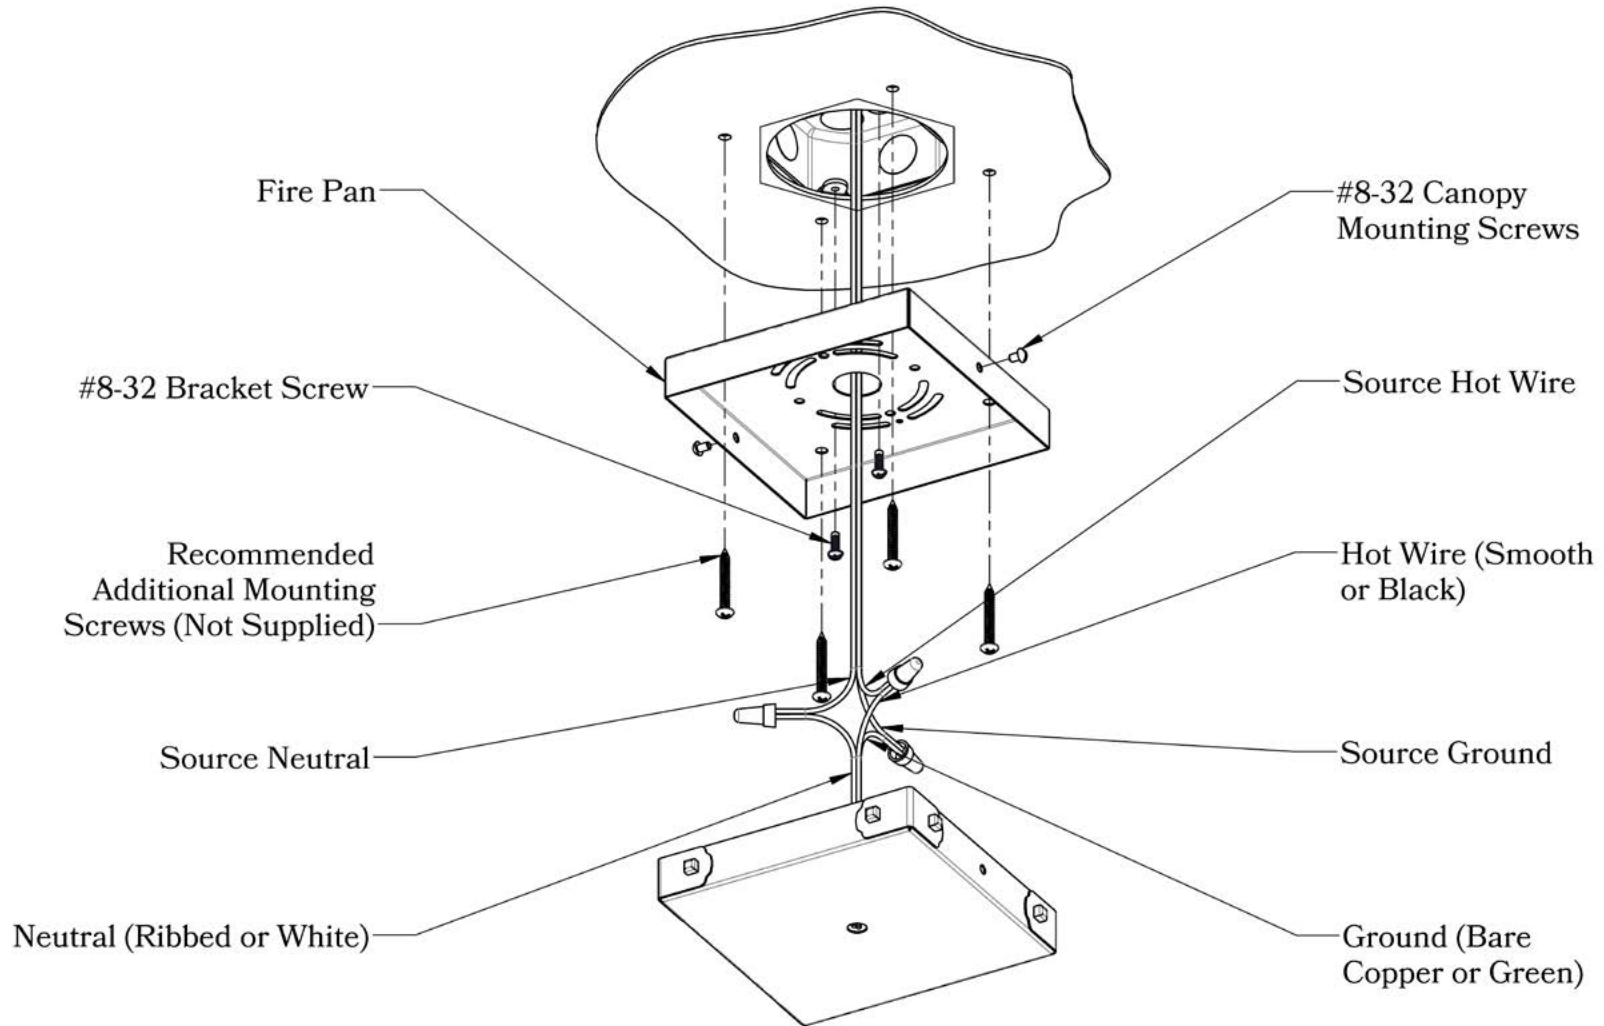

MOUNTING INSTRUCTIONS • Chain Mount With Fire Pan

CAUTION—DISCONNECT POWER

Always shut off power when installing or repairing this (or any other) electrical appliance. Failure to do so may result in severe injury or death. This product must be installed in accordance with applicable installation codes by a person familiar with the construction and operation of the product, and the hazards involved.