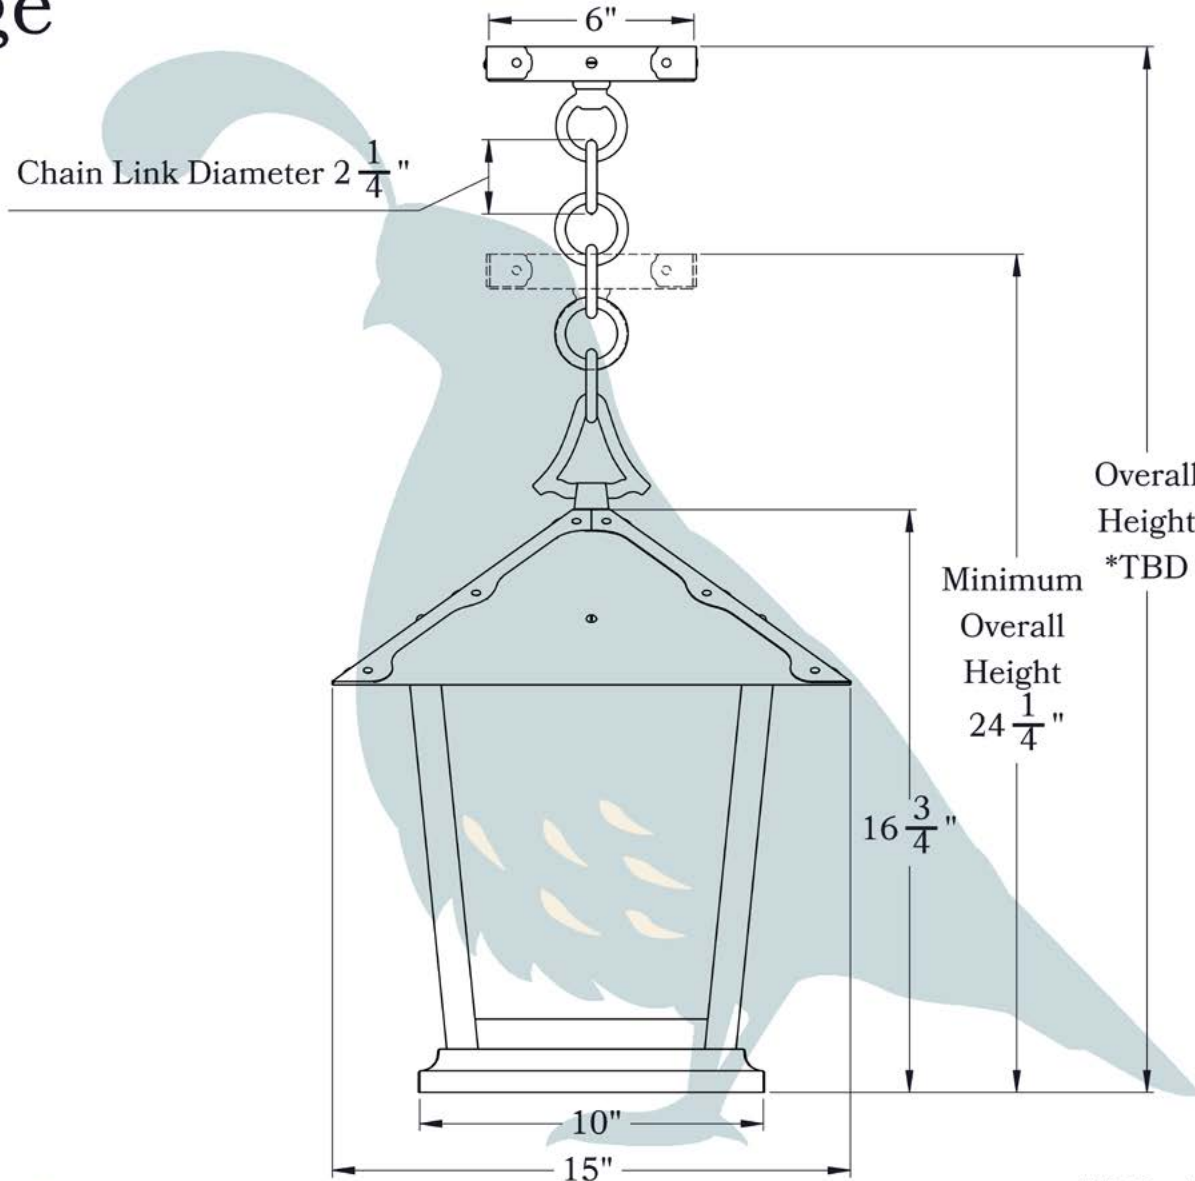

THE SPRING STREET SERIES
**Chain Pendant Lantern
with Candle Cluster**
EXTRA LARGE

**OLD
CALIFORNIA**
FINE LIGHTING &
HOME GOODS

X Large

*TBD= To be determined

PROPRIETARY AND CONFIDENTIAL

The information contained in this drawing is the sole property of Old California. Any reproduction in part or as a whole without written permission from Old California is prohibited.

OLD CALIFORNIA
 975 N ENTERPRISE ST • ORANGE, CA 92867

PRODUCT No.	1025-4-CC	LAMP BASE	Candelabra Base (E12)
TITLE	Spring Street	MAX WATTAGE	4-40W
UL RATING	Damp	VOLTAGE	120V

DIMENSIONS

Roof Width	15"
Body Width	10"
Lantern Height	16 3/4"
Minimum Height	24 1/4"
Canopy	6"

UL Rating	Damp
Voltage	120V
Socket Type	Candelabra Base - E12
Number of Light Bulbs	4
Max Wattage per Bulb	40W
LED Bulb	Supplied
Dimmable	Yes

ADDITIONAL INFORMATION

Manufacturer	Old California
Mounting Location	Interior and Exterior
Material	Brass
Multiple Overlay Options	Yes
Bottom Glass Panels	Included